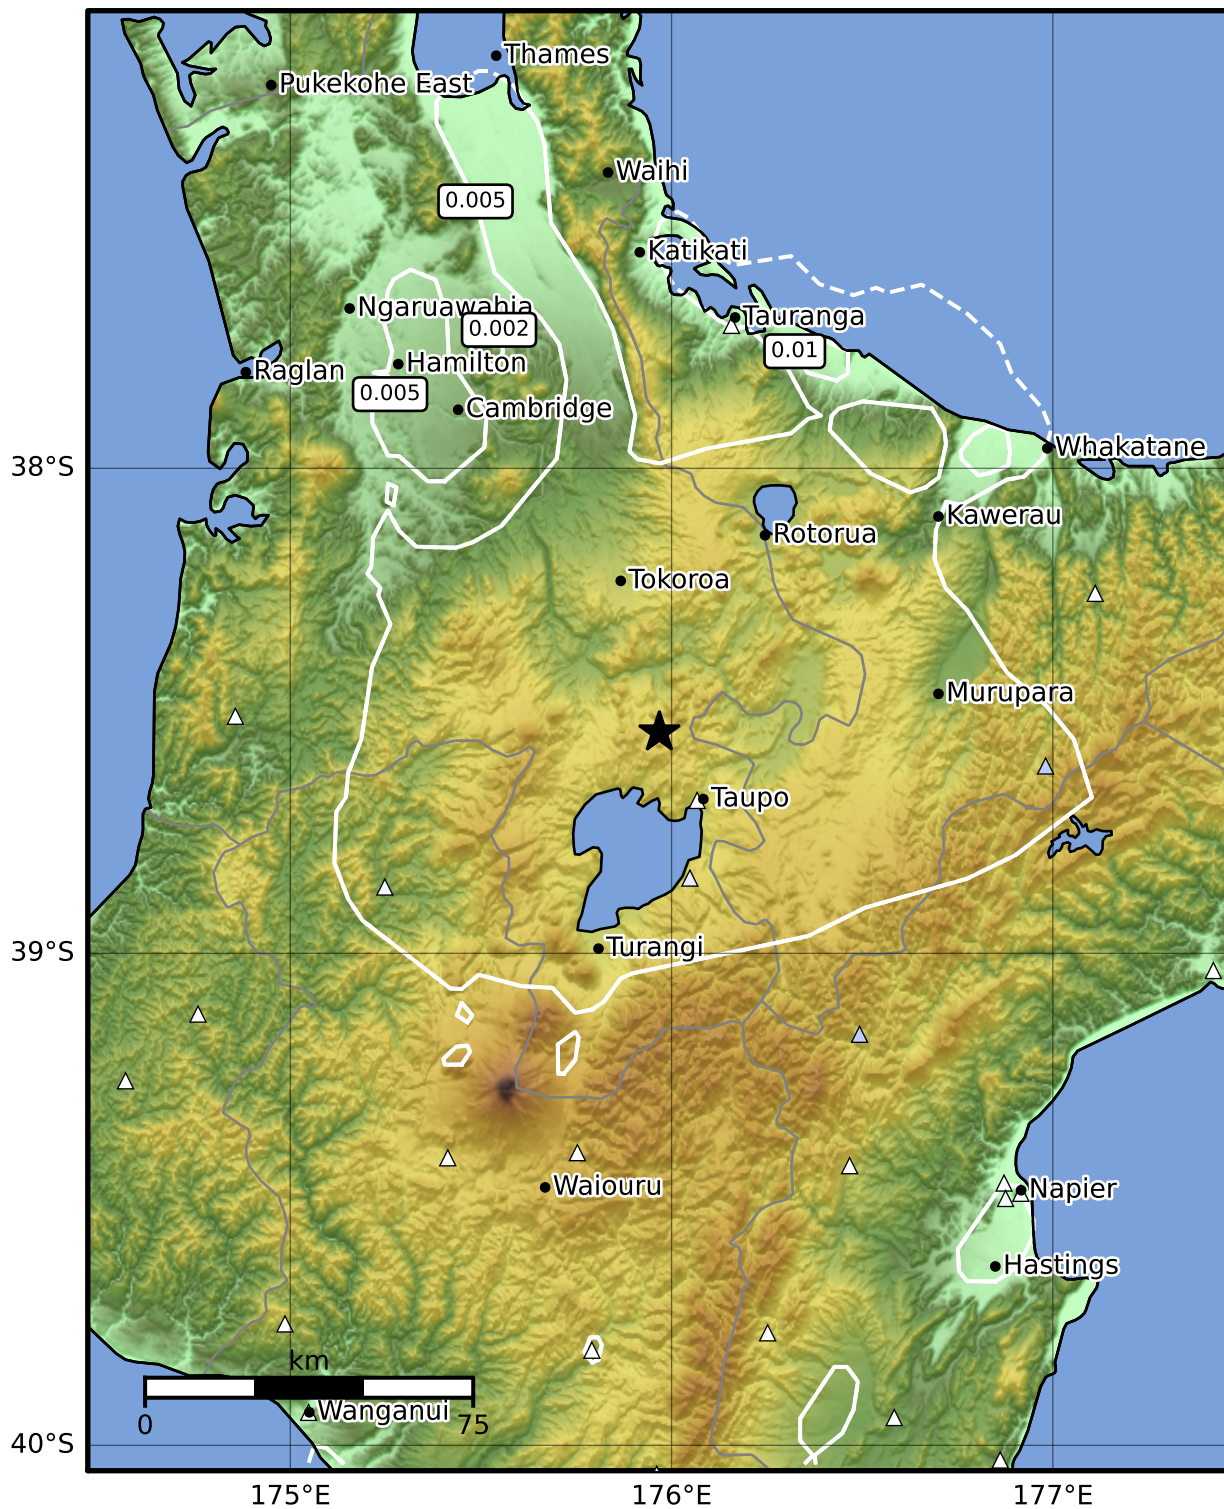

1.0 Second Peak Spectral Acceleration Map GNS Science

ShakeMap: Taupo

May 08, 2023 14:43:17 UTC M3.6 S38.55 E175.97 Depth: 131.3km ID:2023p344900

<b>SA(1.0) (%g)</b>	<b>0.1</b>	<b>0.2</b>	<b>0.5</b>	<b>1</b>	<b>2</b>	<b>5</b>	<b>10</b>	<b>20</b>	<b>50</b>	<b>100</b>	<b>200</b>
---------------------	------------	------------	------------	----------	----------	----------	-----------	-----------	-----------	------------	------------

Scale based on Moratalla et al.(2021) and Worden et al.(2012) Version 3: Processed 2023-05-08T14:58:24Z

△ Seismic Instrument ○ Reported Intensity ★ Epicenter