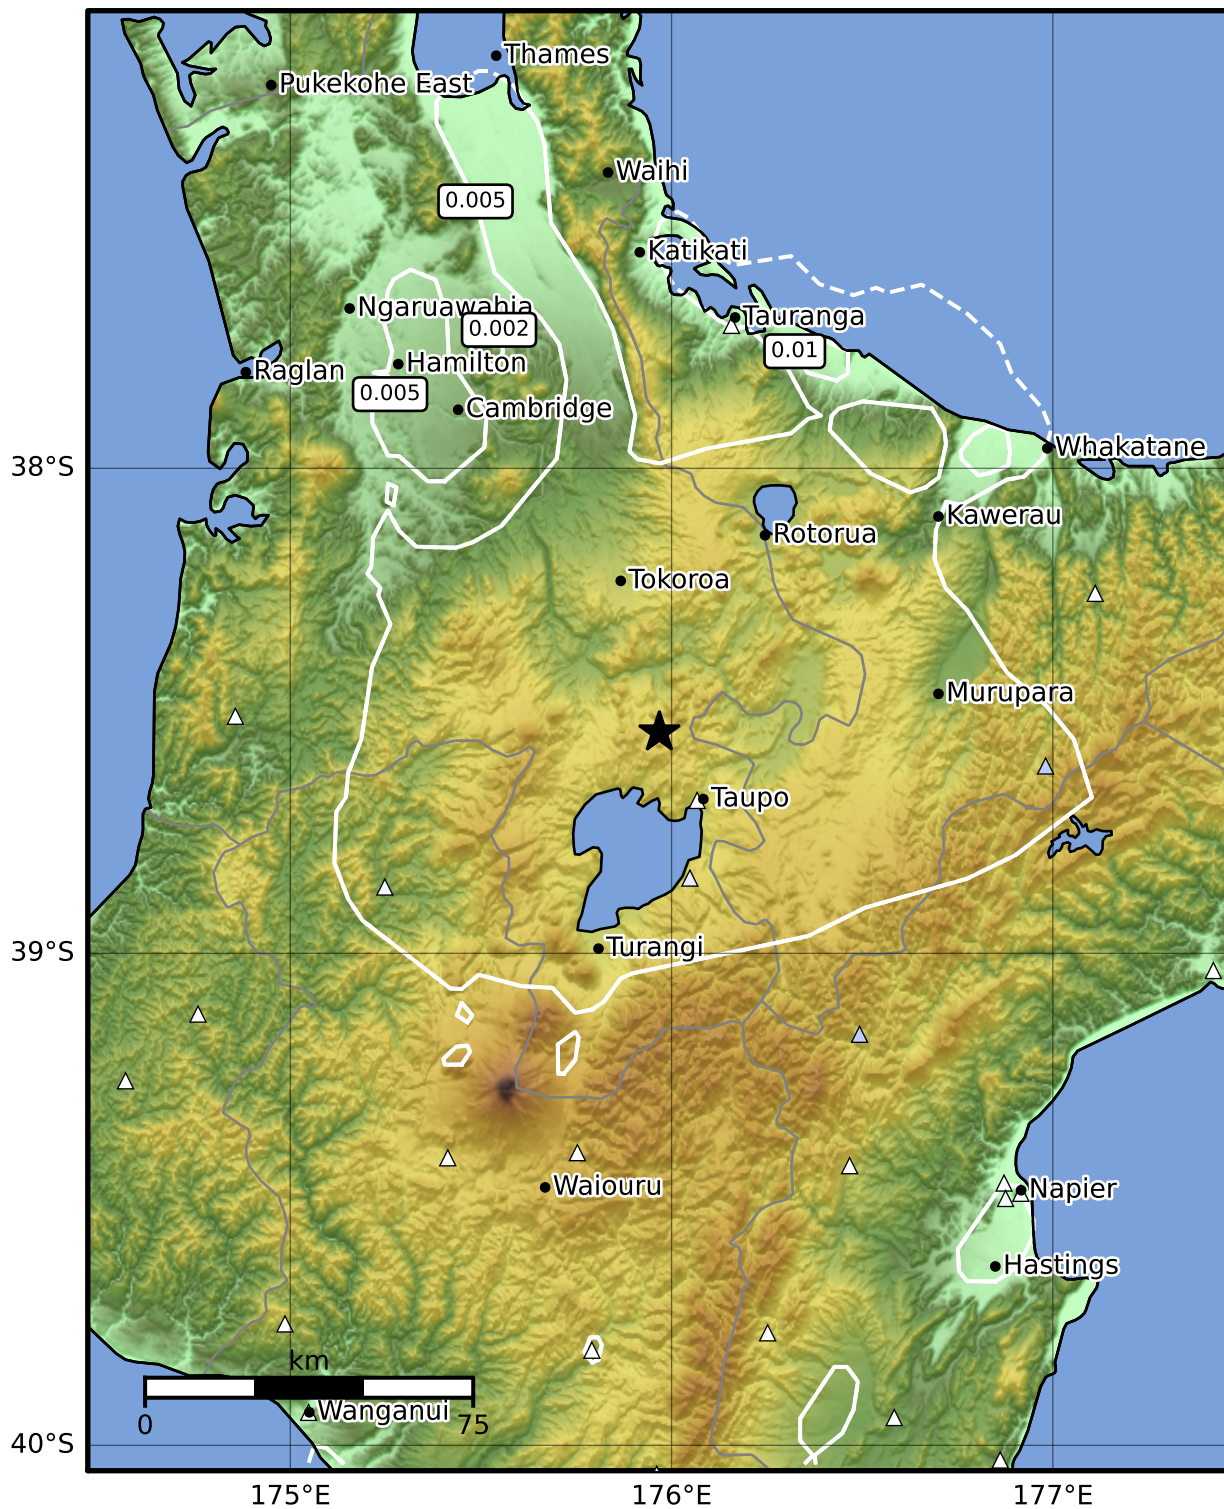

1.0 Second Peak Spectral Acceleration Map GNS Science

ShakeMap: Taupo

May 08, 2023 14:43:17 UTC M3.6 S38.55 E175.97 Depth: 131.3km ID:2023p344900

SA(1.0) (%g)	0.1	0.2	0.5	1	2	5	10	20	50	100	200
--------------	-----	-----	-----	---	---	---	----	----	----	-----	-----

Scale based on Moratalla et al.(2021) and Worden et al.(2012) Version 4: Processed 2023-05-08T15:04:20Z

△ Seismic Instrument ○ Reported Intensity ★ Epicenter