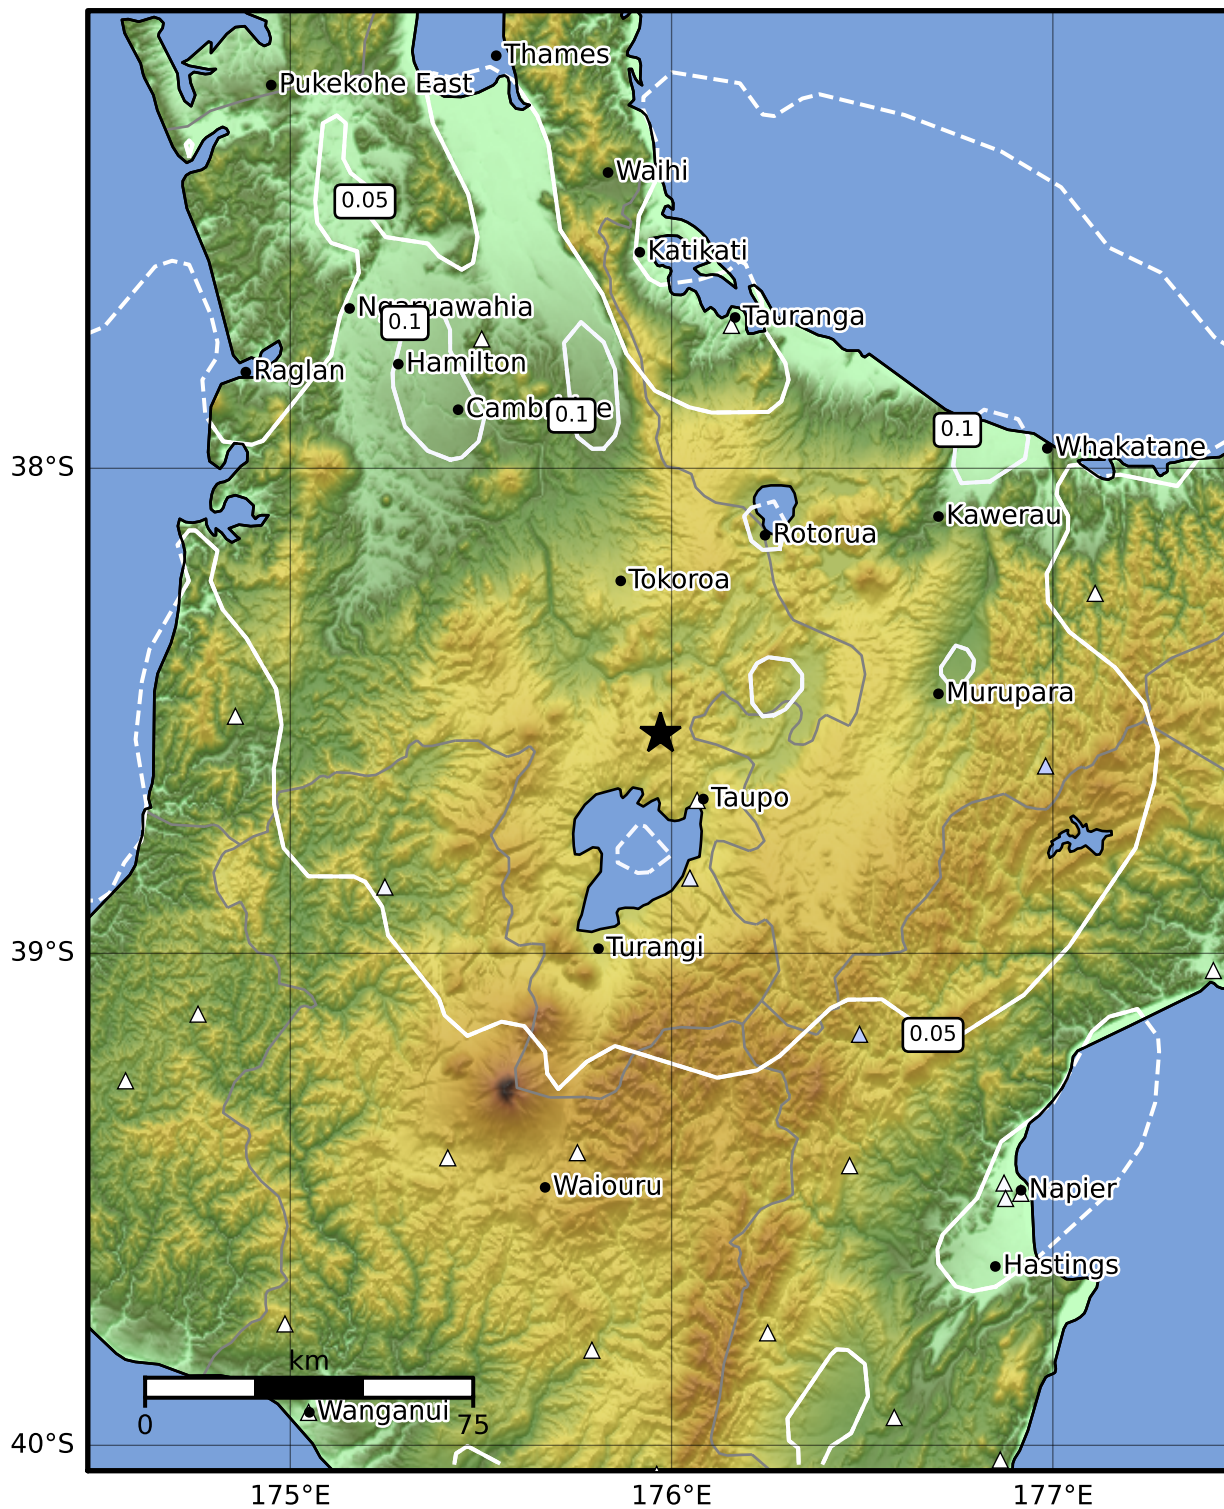

0.3 Second Peak Spectral Acceleration Map GNS Science

ShakeMap: Taupo

May 08, 2023 14:43:17 UTC M3.7 S38.55 E175.97 Depth: 129.3km ID:2023p344900

SA(0.3) (%g)	0.1	0.2	0.5	1	2	5	10	20	50	100	200
---------------------	------------	------------	------------	----------	----------	----------	-----------	-----------	-----------	------------	------------

Scale based on Moratalla et al.(2021) and Worden et al.(2012) Version 5: Processed 2023-05-08T15:12:54Z

△ Seismic Instrument ○ Reported Intensity ★ Epicenter