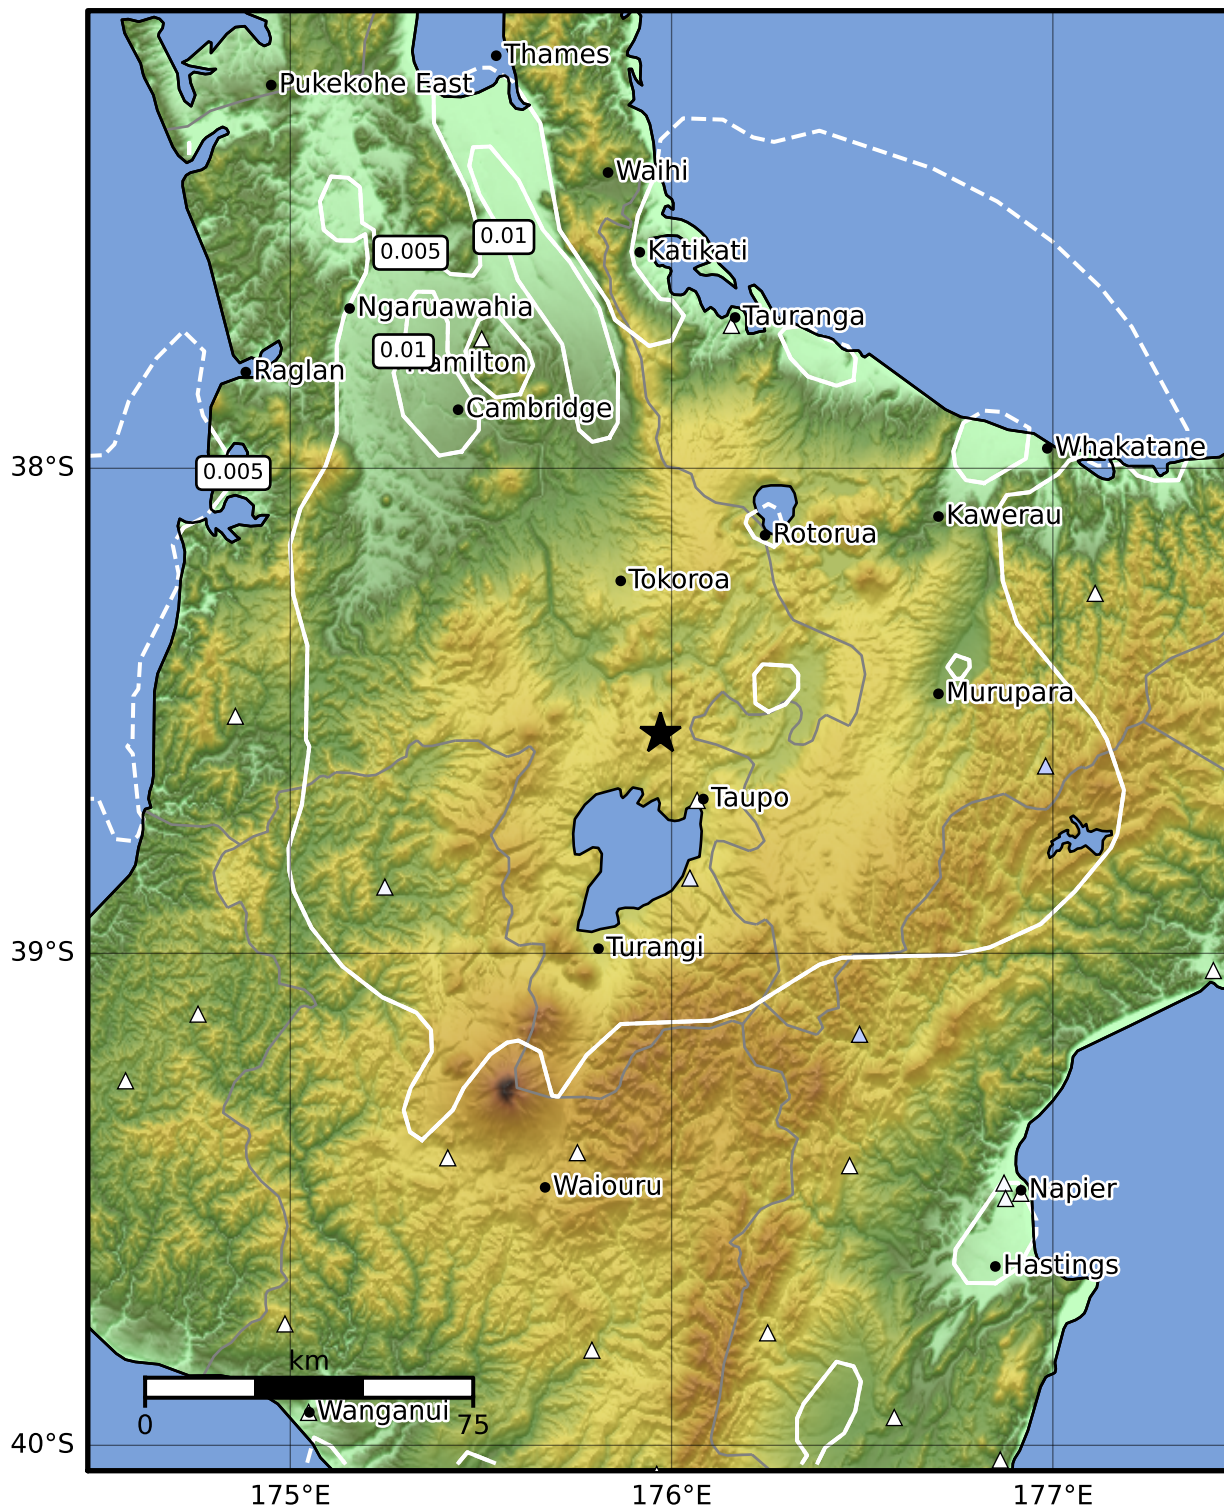

1.0 Second Peak Spectral Acceleration Map GNS Science

ShakeMap: Taupo

May 08, 2023 14:43:17 UTC M3.7 S38.55 E175.97 Depth: 129.3km ID:2023p344900

SA(1.0) (%g)	0.1	0.2	0.5	1	2	5	10	20	50	100	200
---------------------	------------	------------	------------	----------	----------	----------	-----------	-----------	-----------	------------	------------

Scale based on Moratalla et al.(2021) and Worden et al.(2012) Version 5: Processed 2023-05-08T15:12:54Z

△ Seismic Instrument ○ Reported Intensity ★ Epicenter