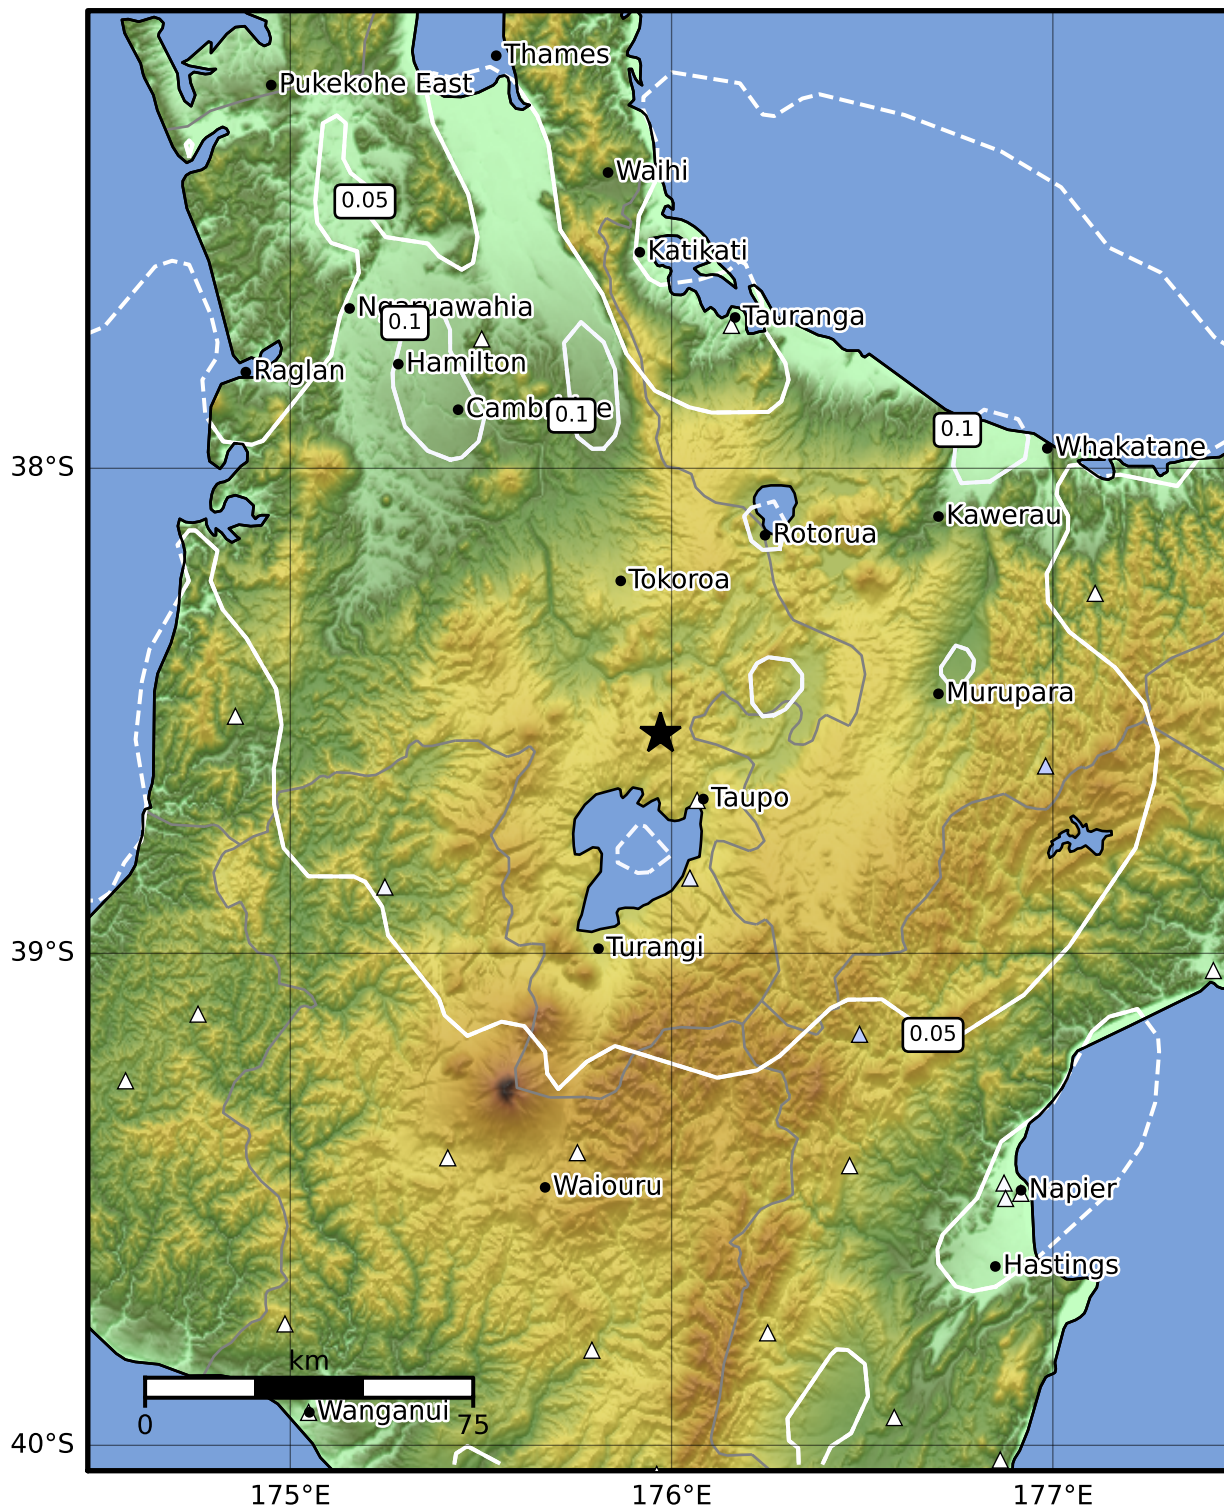

0.3 Second Peak Spectral Acceleration Map GNS Science

ShakeMap: Taupo

May 08, 2023 14:43:17 UTC M3.7 S38.55 E175.97 Depth: 129.3km ID:2023p344900

SA(0.3) (%g)	0.1	0.2	0.5	1	2	5	10	20	50	100	200
---------------------	------------	------------	------------	----------	----------	----------	-----------	-----------	-----------	------------	------------

Scale based on Moratalla et al.(2021) and Worden et al.(2012) Version 6: Processed 2023-05-08T15:19:10Z

△ Seismic Instrument ○ Reported Intensity ★ Epicenter