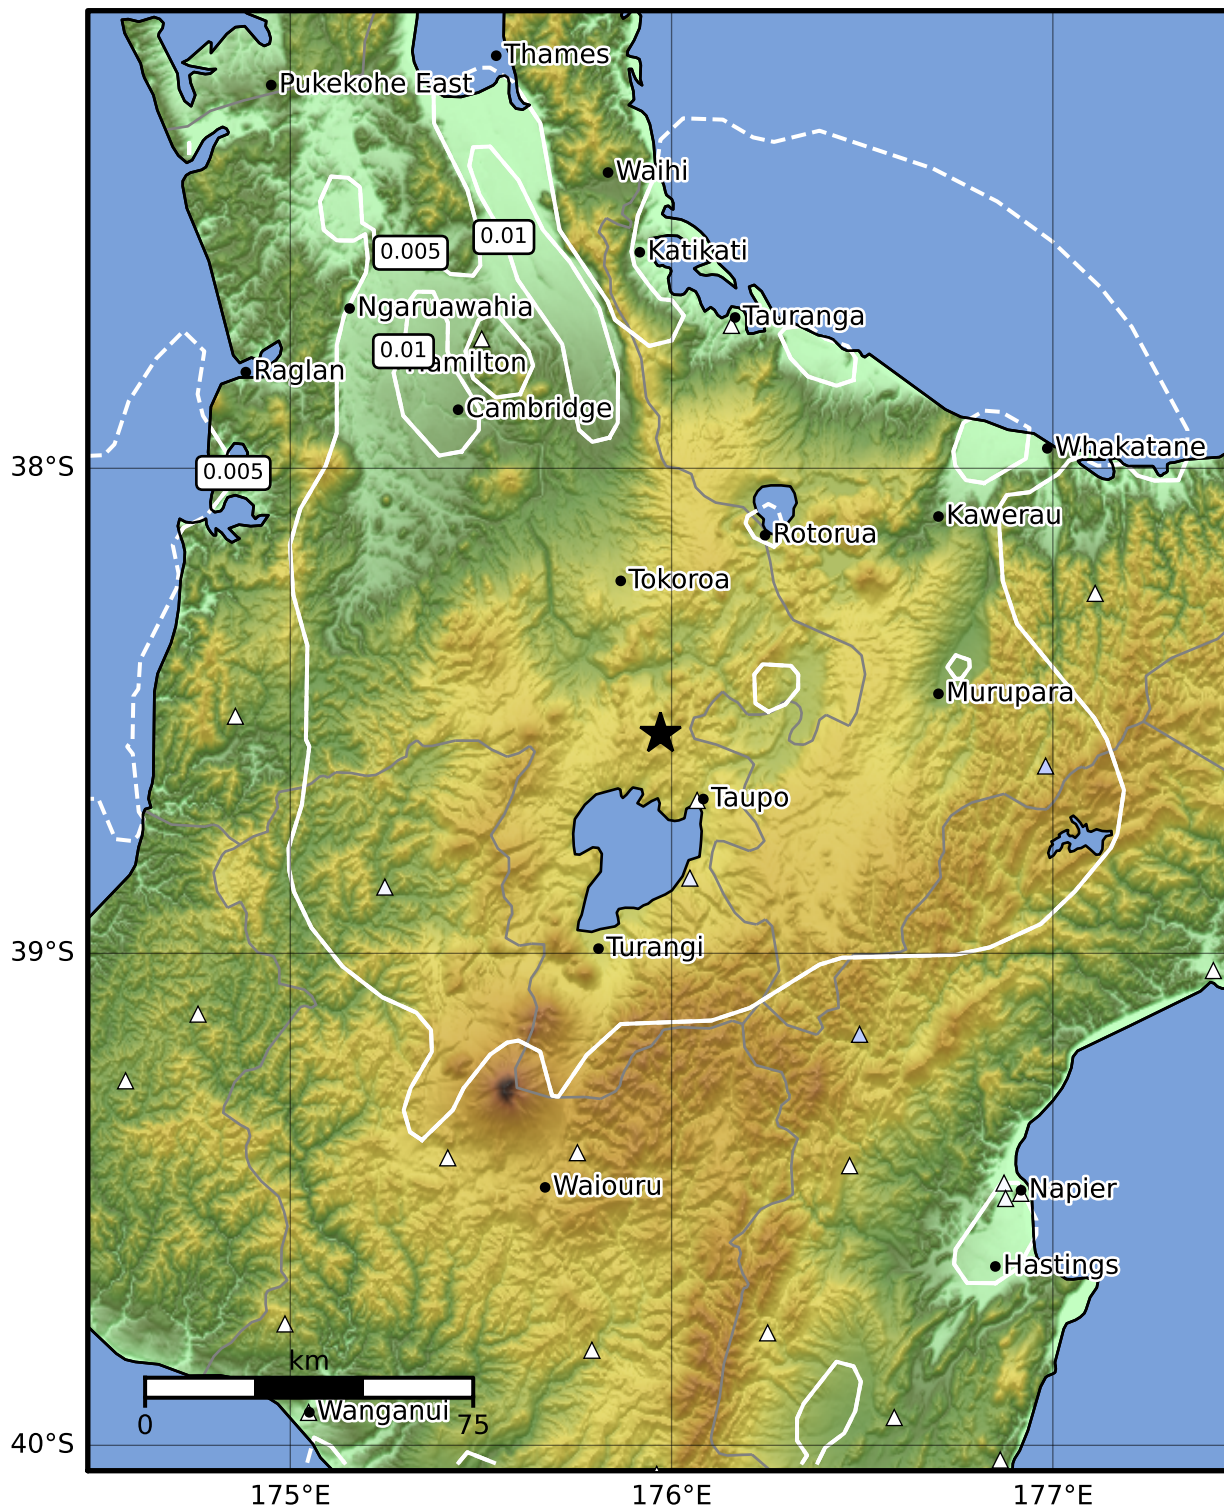

1.0 Second Peak Spectral Acceleration Map GNS Science

ShakeMap: Taupo

May 08, 2023 14:43:17 UTC M3.7 S38.55 E175.97 Depth: 129.3km ID:2023p344900

SA(1.0) (%g)	0.1	0.2	0.5	1	2	5	10	20	50	100	200
---------------------	------------	------------	------------	----------	----------	----------	-----------	-----------	-----------	------------	------------

Scale based on Moratalla et al.(2021) and Worden et al.(2012) Version 6: Processed 2023-05-08T15:19:10Z

△ Seismic Instrument ○ Reported Intensity ★ Epicenter