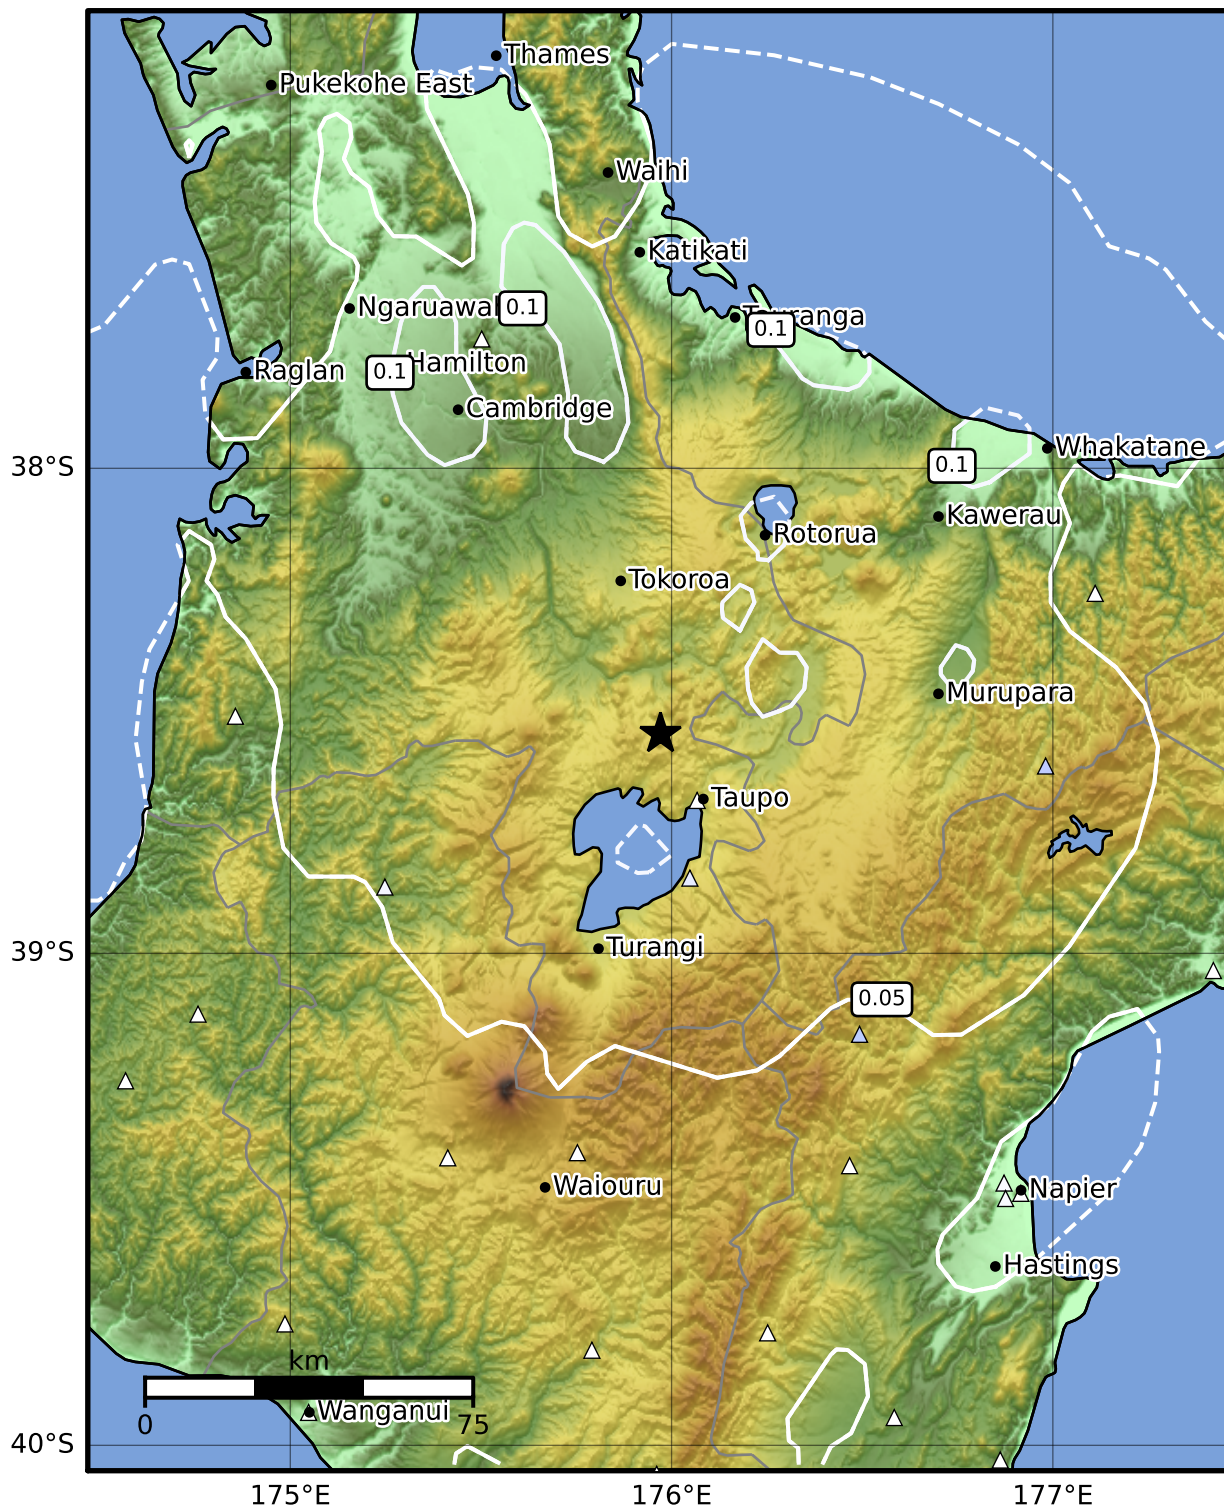

0.3 Second Peak Spectral Acceleration Map GNS Science

ShakeMap: Taupo

May 08, 2023 14:43:17 UTC M3.7 S38.55 E175.97 Depth: 129.3km ID:2023p344900

SA(0.3) (%g)	0.1	0.2	0.5	1	2	5	10	20	50	100	200
---------------------	------------	------------	------------	----------	----------	----------	-----------	-----------	-----------	------------	------------

Scale based on Moratalla et al.(2021) and Worden et al.(2012) Version 7: Processed 2023-05-08T15:25:07Z

△ Seismic Instrument ○ Reported Intensity ★ Epicenter

Te Whakaahuatanga Tere o ngā Rū Whenua me ngā Parawhenua
R-CET Rapid Characterisation of Earthquakes and Tsunamis
 A GNS Science Led Research Programme