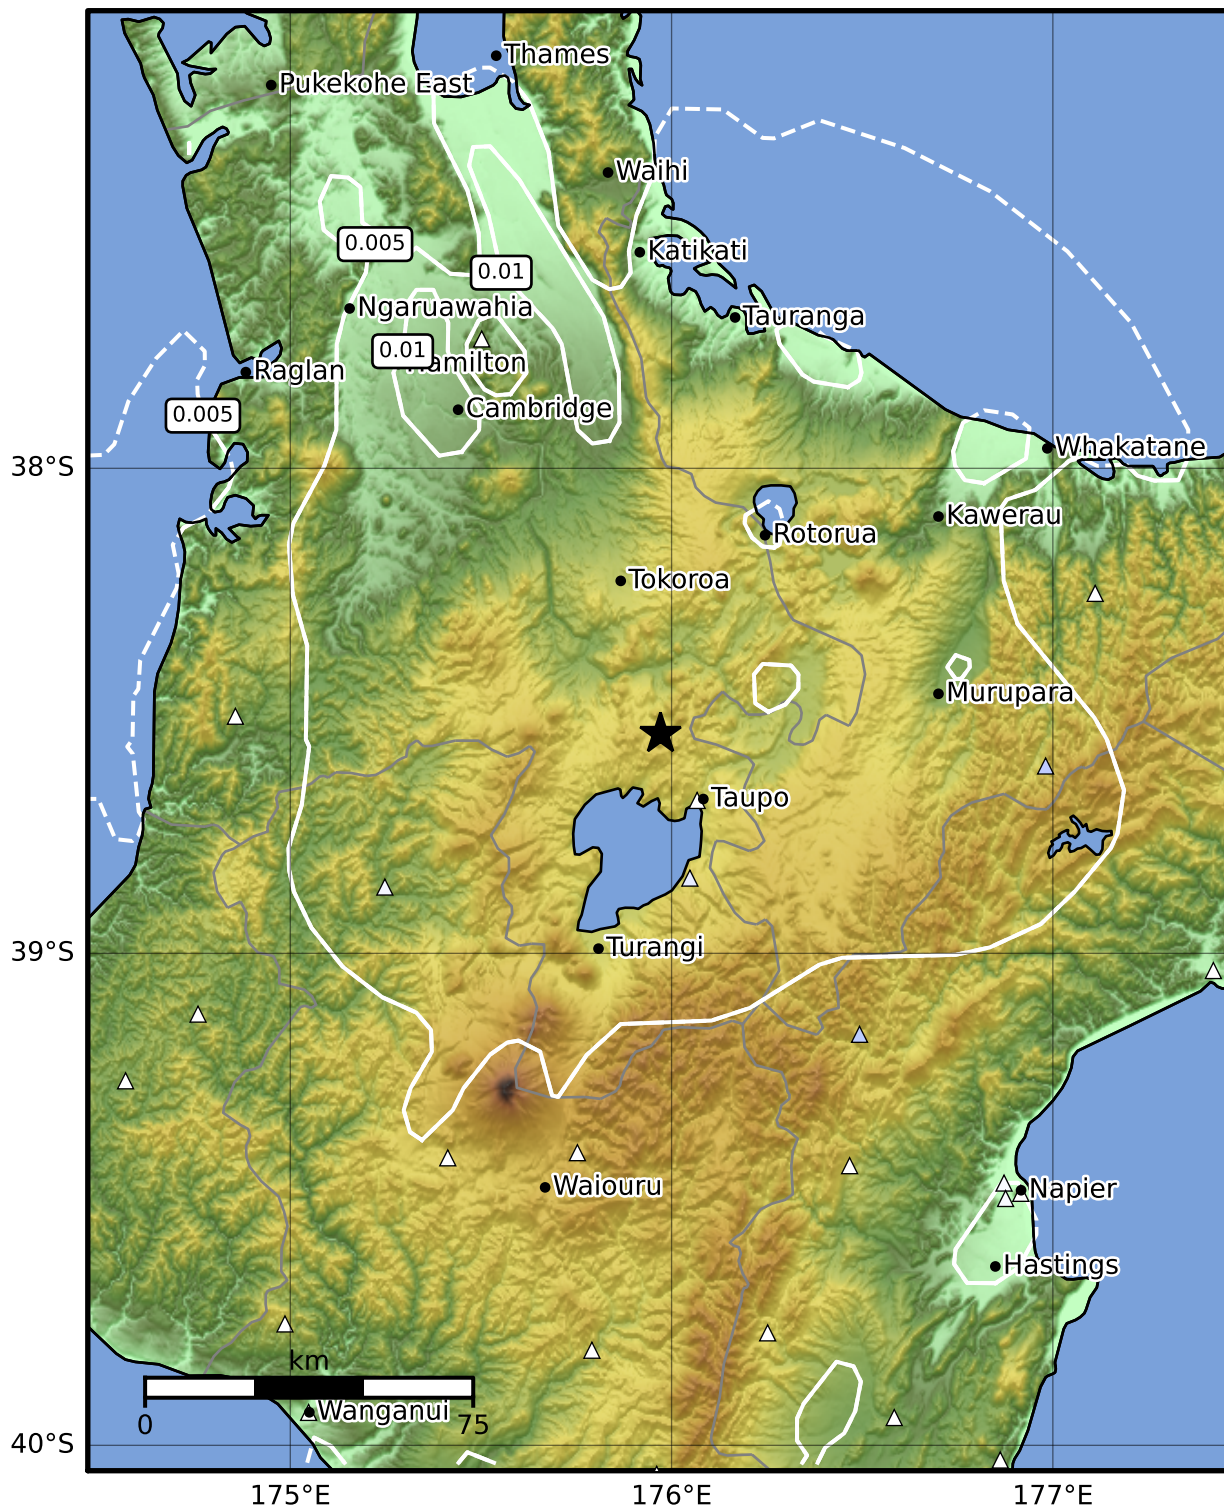

1.0 Second Peak Spectral Acceleration Map GNS Science

ShakeMap: Taupo

May 08, 2023 14:43:17 UTC M3.7 S38.55 E175.97 Depth: 129.3km ID:2023p344900

Scale based on Moratalla et al.(2021) and Worden et al.(2012) Version 7: Processed 2023-05-08T15:25:07Z

△ Seismic Instrument ○ Reported Intensity ★ Epicenter