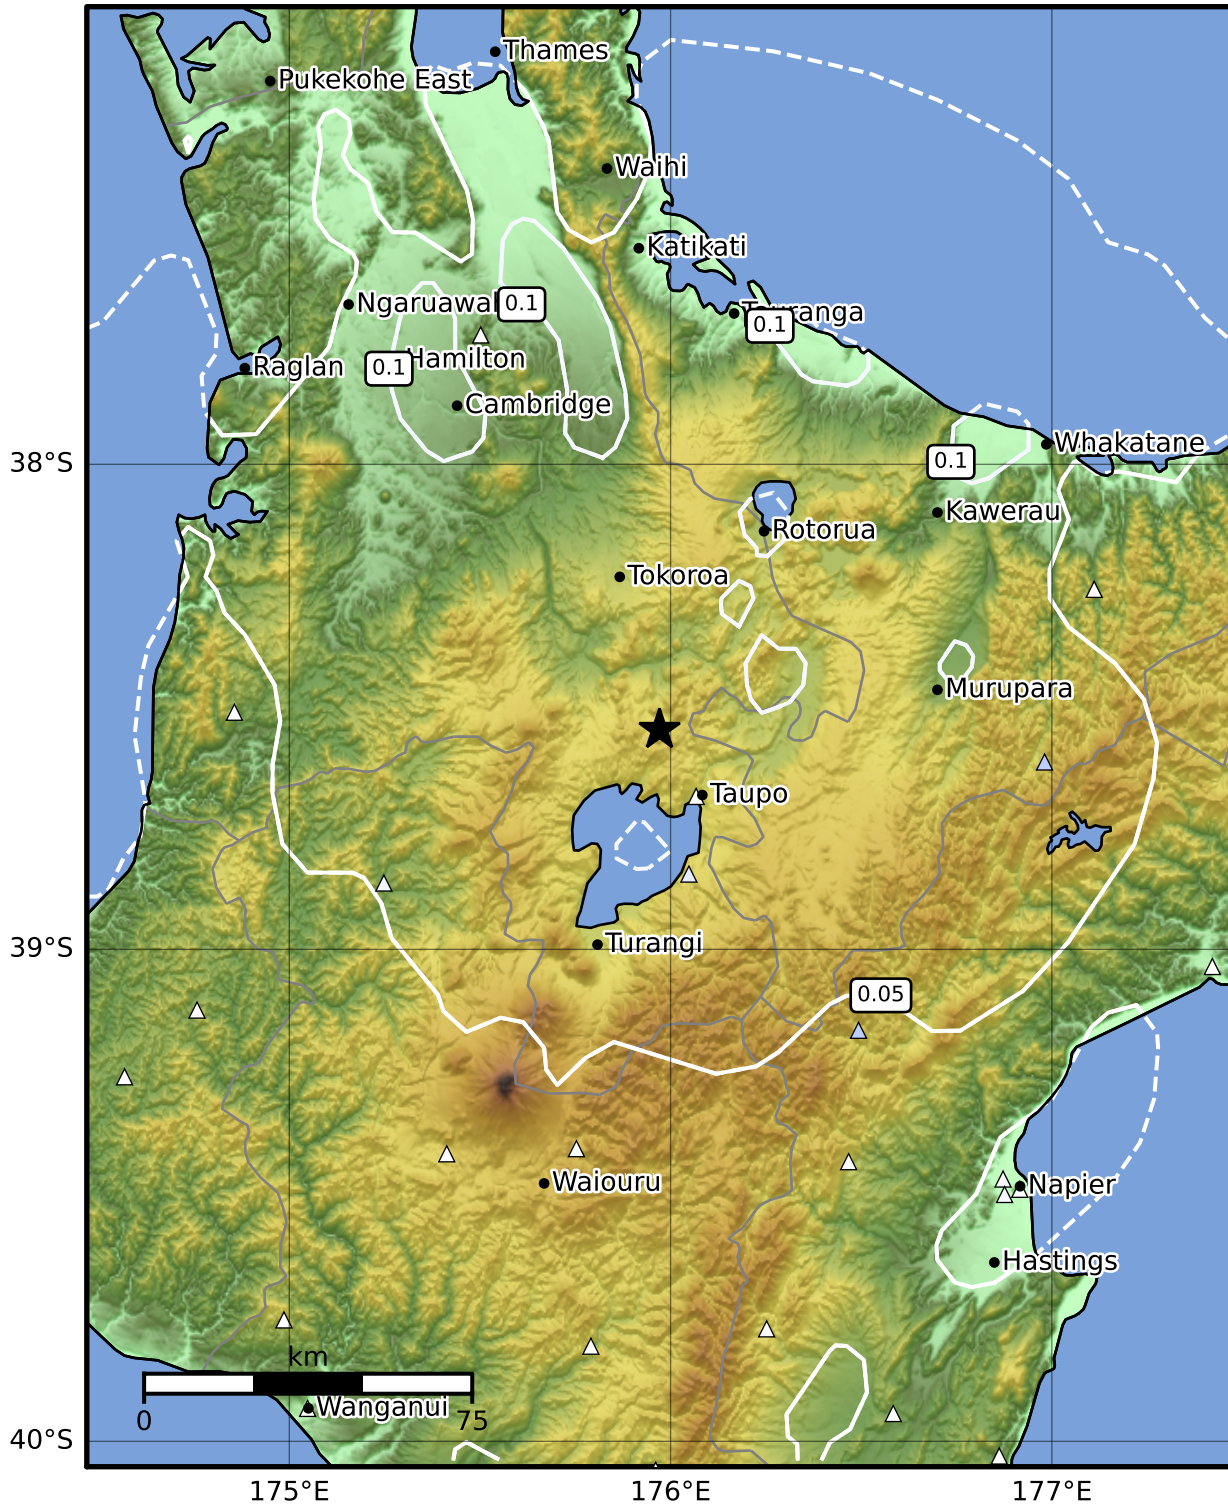

0.3 Second Peak Spectral Acceleration Map GNS Science

ShakeMap: Taupo

May 08, 2023 14:43:17 UTC M3.7 S38.55 E175.97 Depth: 129.3km ID:2023p344900

SA(0.3) (%g)	0.1	0.2	0.5	1	2	5	10	20	50	100	200
---------------------	------------	------------	------------	----------	----------	----------	-----------	-----------	-----------	------------	------------

Scale based on Moratalla et al.(2021) and Worden et al.(2012) Version 8: Processed 2023-05-08T15:44:06Z

△ Seismic Instrument ○ Reported Intensity ★ Epicenter

Te Whakaahuatanga Tere o ngā Rū Whenua me ngā Parawhenua
R-CET Rapid Characterisation of Earthquakes and Tsunamis
 A GNS Science Led Research Programme