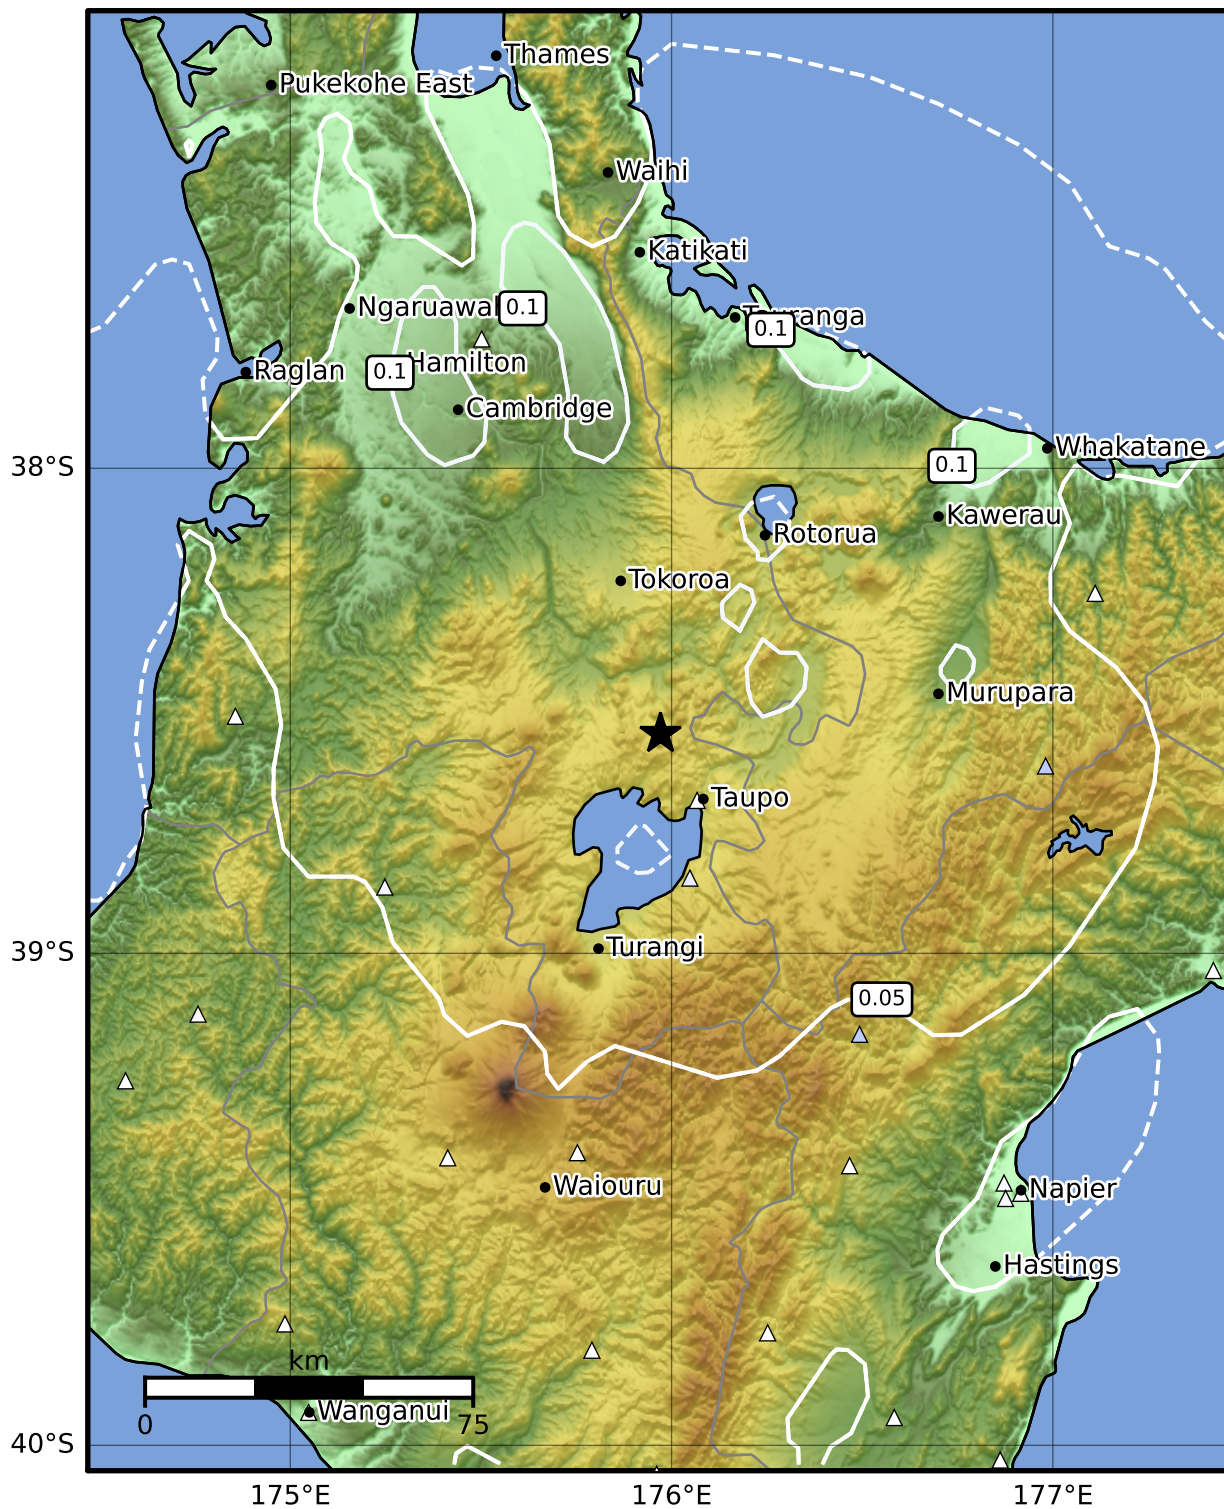

0.3 Second Peak Spectral Acceleration Map GNS Science

ShakeMap: Taupo

May 08, 2023 14:43:17 UTC M3.7 S38.55 E175.97 Depth: 129.3km ID:2023p344900

SA(0.3) (%g)	0.1	0.2	0.5	1	2	5	10	20	50	100	200
---------------------	------------	------------	------------	----------	----------	----------	-----------	-----------	-----------	------------	------------

Scale based on Moratalla et al.(2021) and Worden et al.(2012) Version 9: Processed 2023-05-08T16:44:07Z

△ Seismic Instrument ○ Reported Intensity ★ Epicenter