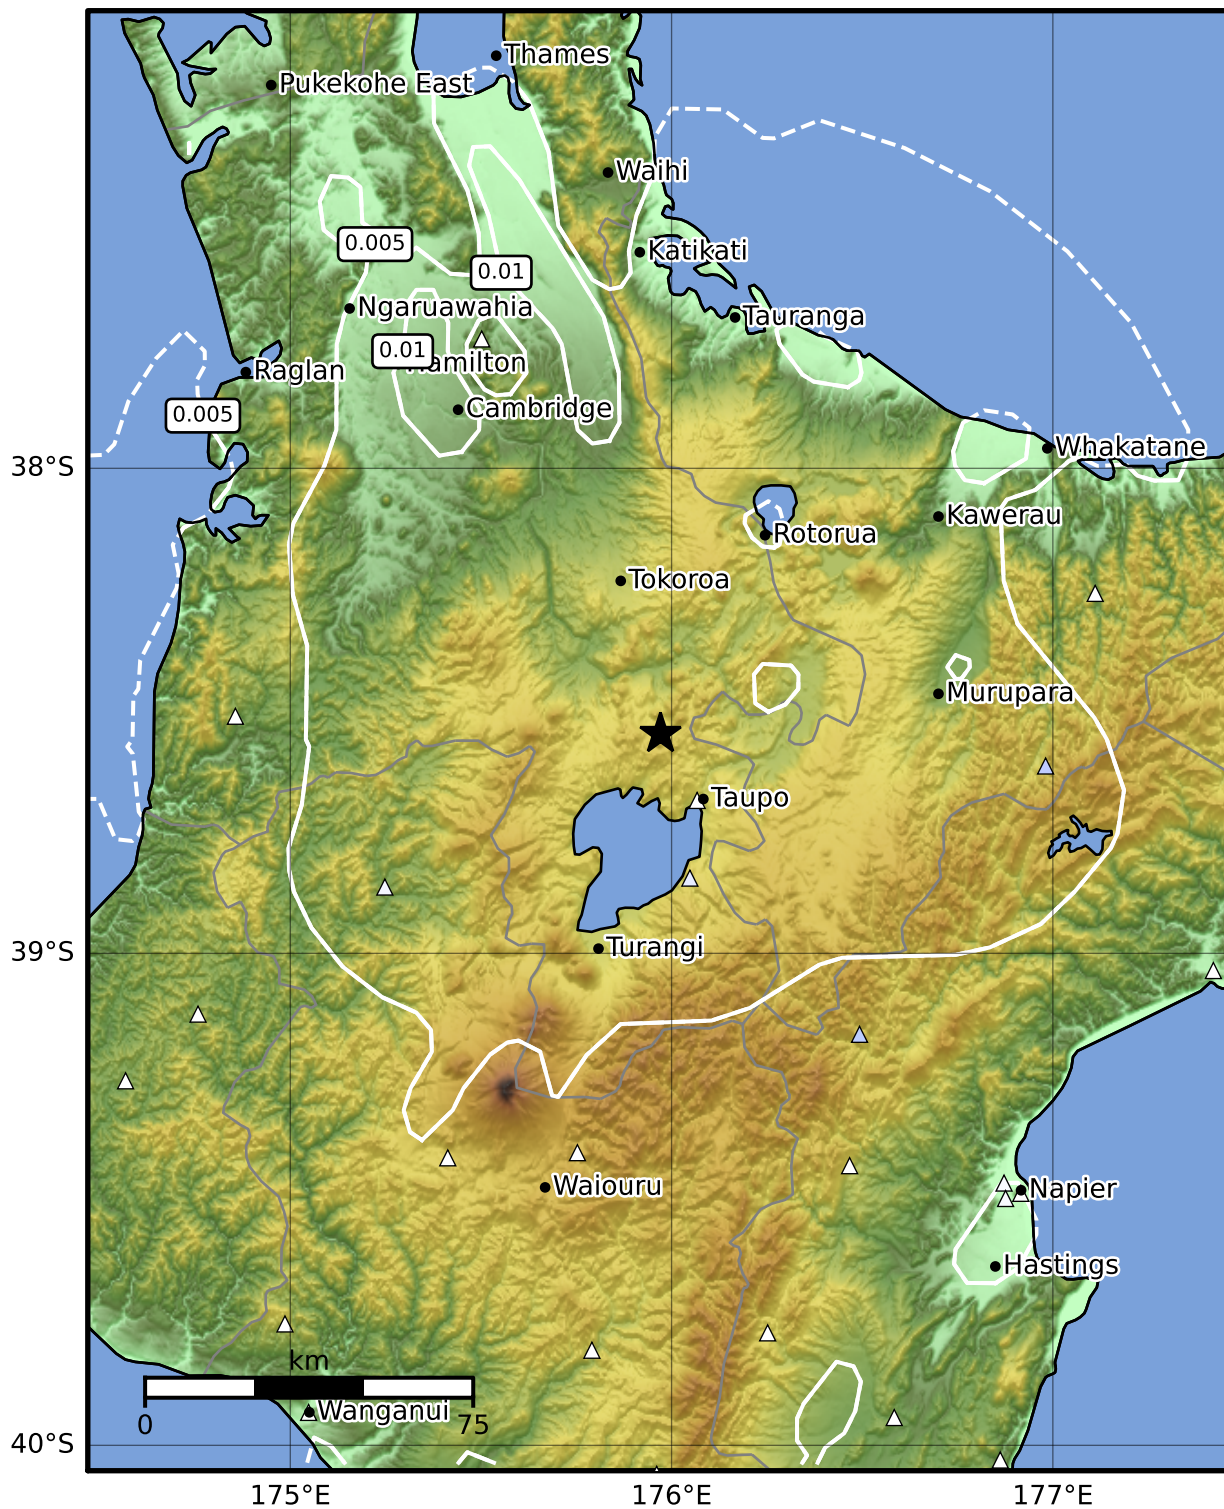

1.0 Second Peak Spectral Acceleration Map GNS Science

ShakeMap: Taupo

May 08, 2023 14:43:17 UTC M3.7 S38.55 E175.97 Depth: 129.3km ID:2023p344900

SA(1.0) (%g)	0.1	0.2	0.5	1	2	5	10	20	50	100	200
---------------------	------------	------------	------------	----------	----------	----------	-----------	-----------	-----------	------------	------------

Scale based on Moratalla et al.(2021) and Worden et al.(2012) Version 9: Processed 2023-05-08T16:44:07Z

△ Seismic Instrument ○ Reported Intensity ★ Epicenter