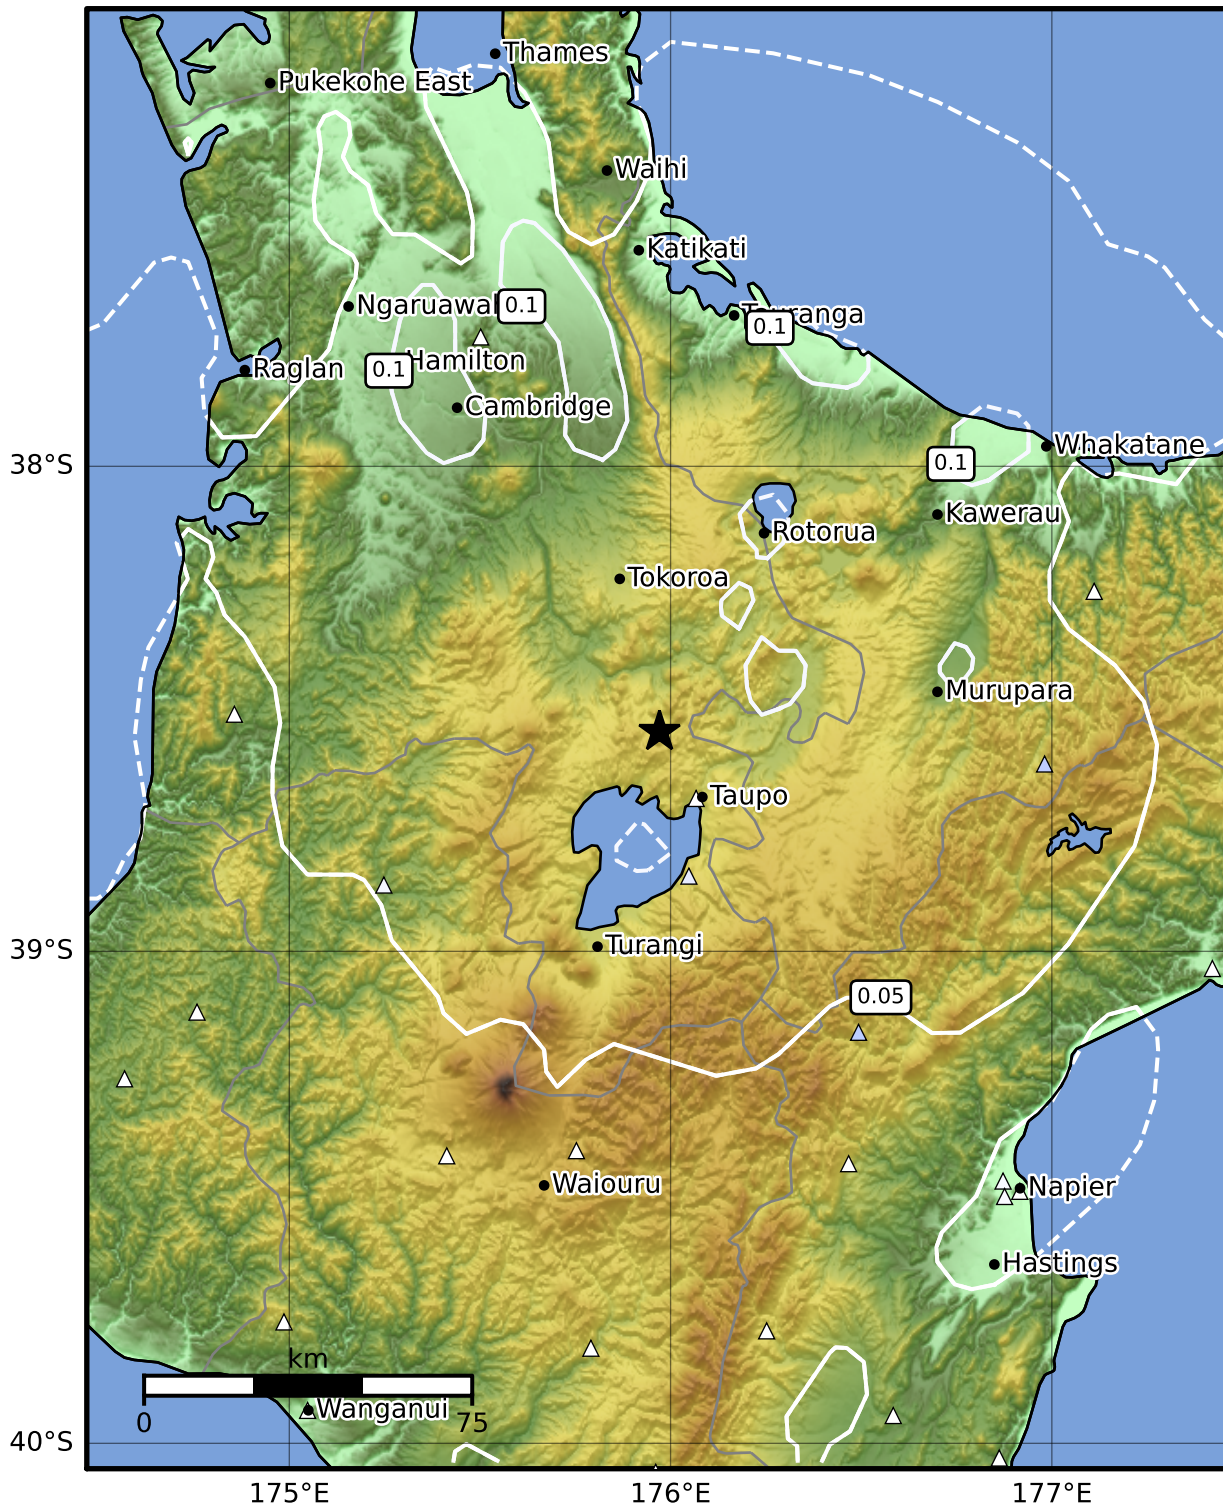

0.3 Second Peak Spectral Acceleration Map GNS Science

ShakeMap: Taupo

May 08, 2023 14:43:17 UTC M3.7 S38.55 E175.97 Depth: 129.3km ID:2023p344900

SA(0.3) (%g)	0.1	0.2	0.5	1	2	5	10	20	50	100	200
---------------------	------------	------------	------------	----------	----------	----------	-----------	-----------	-----------	------------	------------

Scale based on Moratalla et al.(2021) and Worden et al.(2012) Version 10: Processed 2023-05-08T17:44:07Z

△ Seismic Instrument ○ Reported Intensity ★ Epicenter

Te Whakaahuatanga Tere o ngā Rū Whenua me ngā Parawhenua
R-CET Rapid Characterisation of Earthquakes and Tsunamis
 A GNS Science Led Research Programme