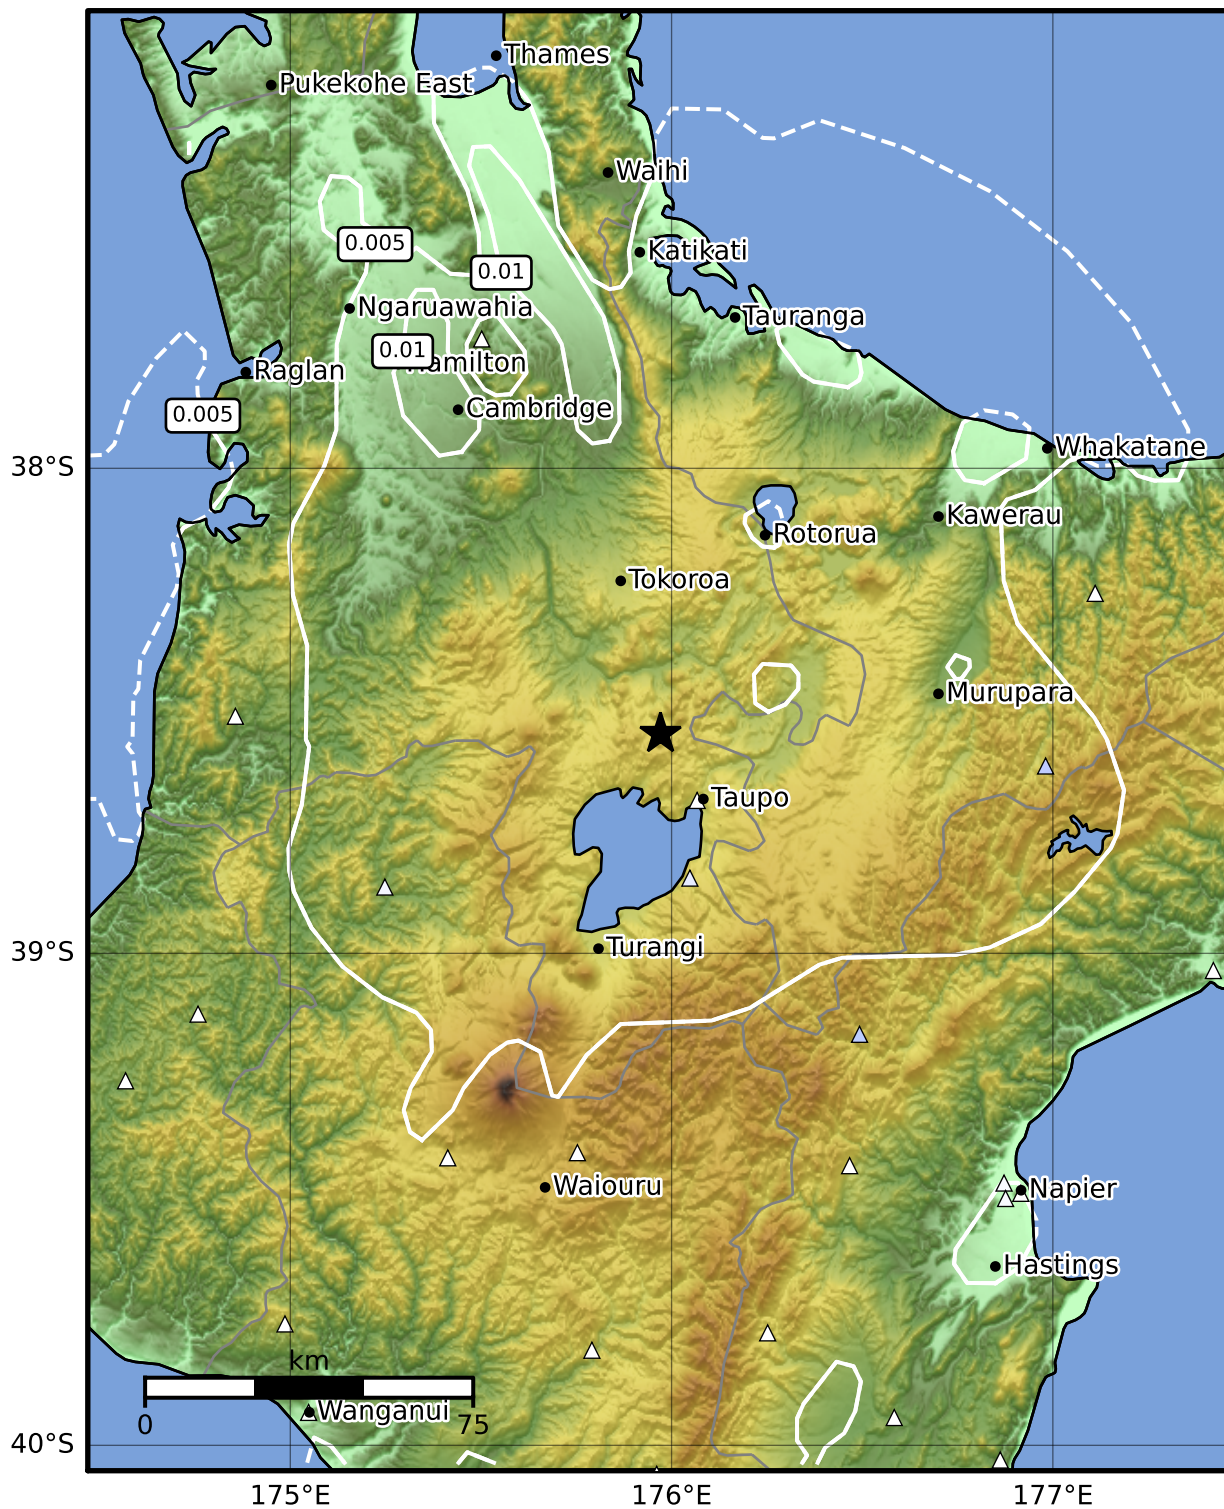

1.0 Second Peak Spectral Acceleration Map GNS Science

ShakeMap: Taupo

May 08, 2023 14:43:17 UTC M3.7 S38.55 E175.97 Depth: 129.3km ID:2023p344900

SA(1.0) (%g)	0.1	0.2	0.5	1	2	5	10	20	50	100	200
---------------------	------------	------------	------------	----------	----------	----------	-----------	-----------	-----------	------------	------------

Scale based on Moratalla et al.(2021) and Worden et al.(2012) Version 10: Processed 2023-05-08T17:44:07Z

△ Seismic Instrument ○ Reported Intensity ★ Epicenter