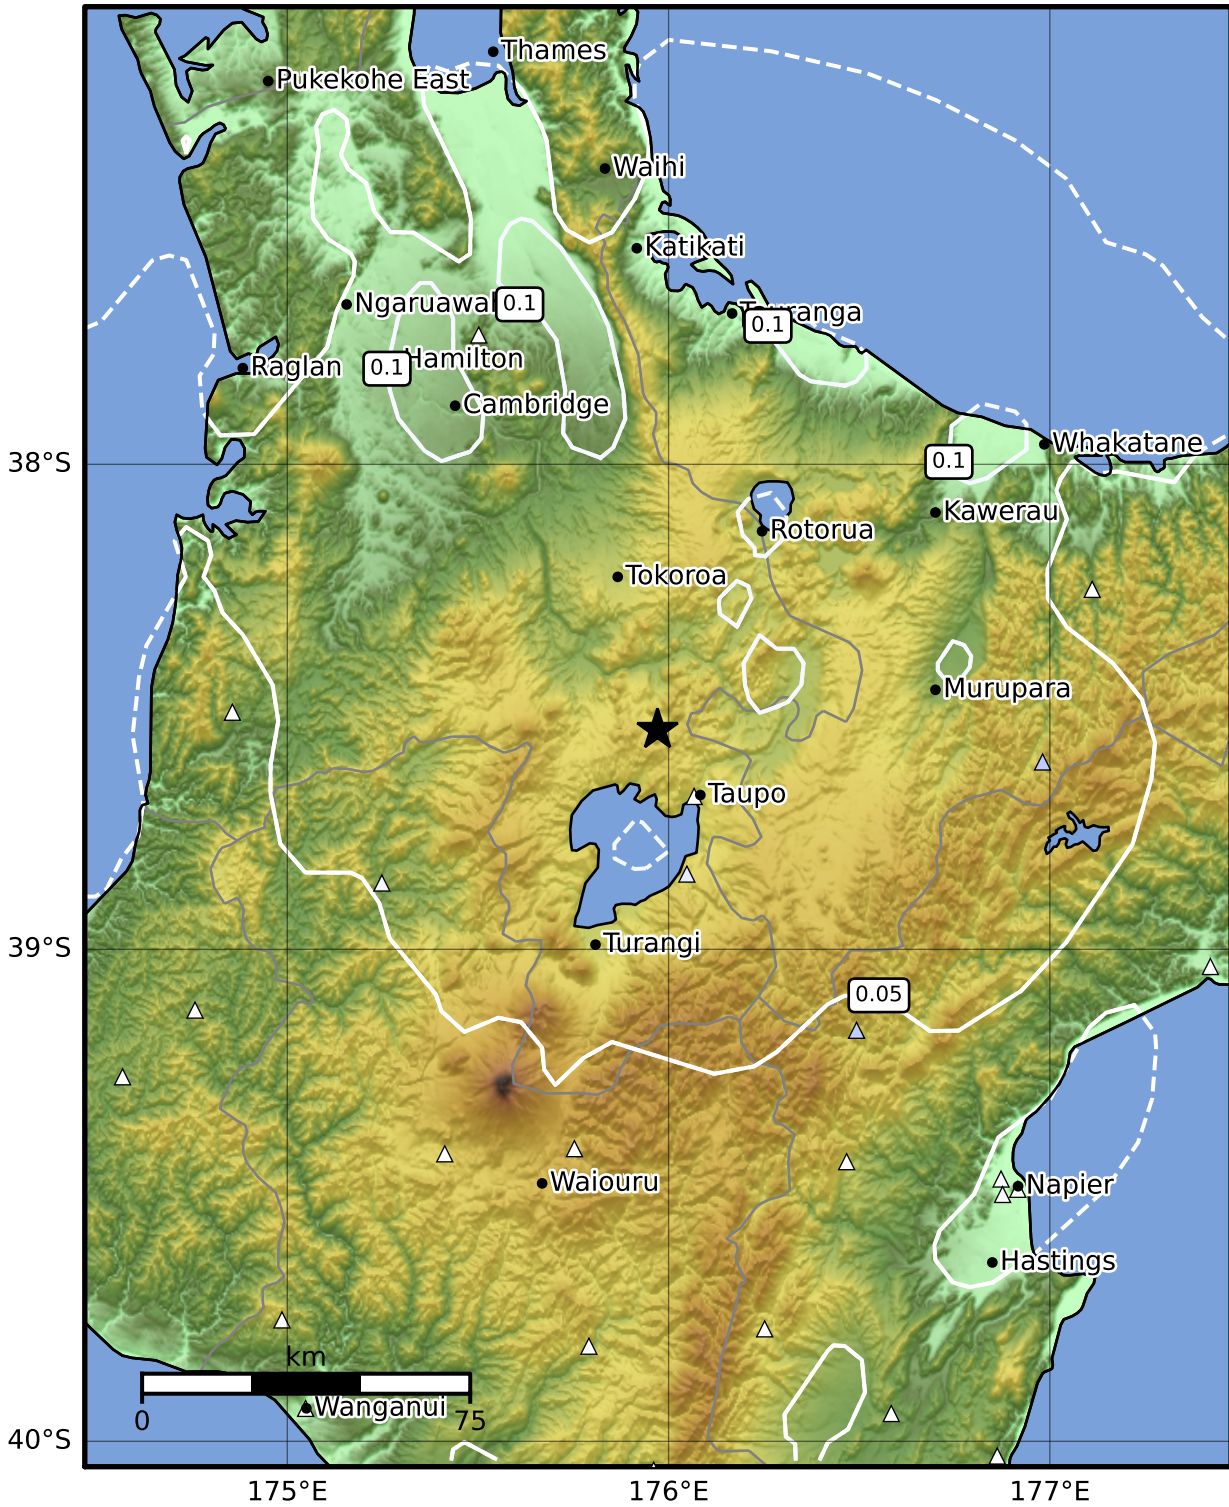

0.3 Second Peak Spectral Acceleration Map GNS Science

ShakeMap: Taupo

May 08, 2023 14:43:17 UTC M3.7 S38.55 E175.97 Depth: 129.3km ID:2023p344900

SA(0.3) (%g)	0.1	0.2	0.5	1	2	5	10	20	50	100	200
---------------------	------------	------------	------------	----------	----------	----------	-----------	-----------	-----------	------------	------------

Scale based on Moratalla et al.(2021) and Worden et al.(2012) Version 11: Processed 2023-05-08T20:44:05Z

△ Seismic Instrument ○ Reported Intensity ★ Epicenter

Te Whakaahuatanga Tere o ngā Rū Whenua me ngā Parawhenua
R-CET Rapid Characterisation of Earthquakes and Tsunamis
 A GNS Science Led Research Programme