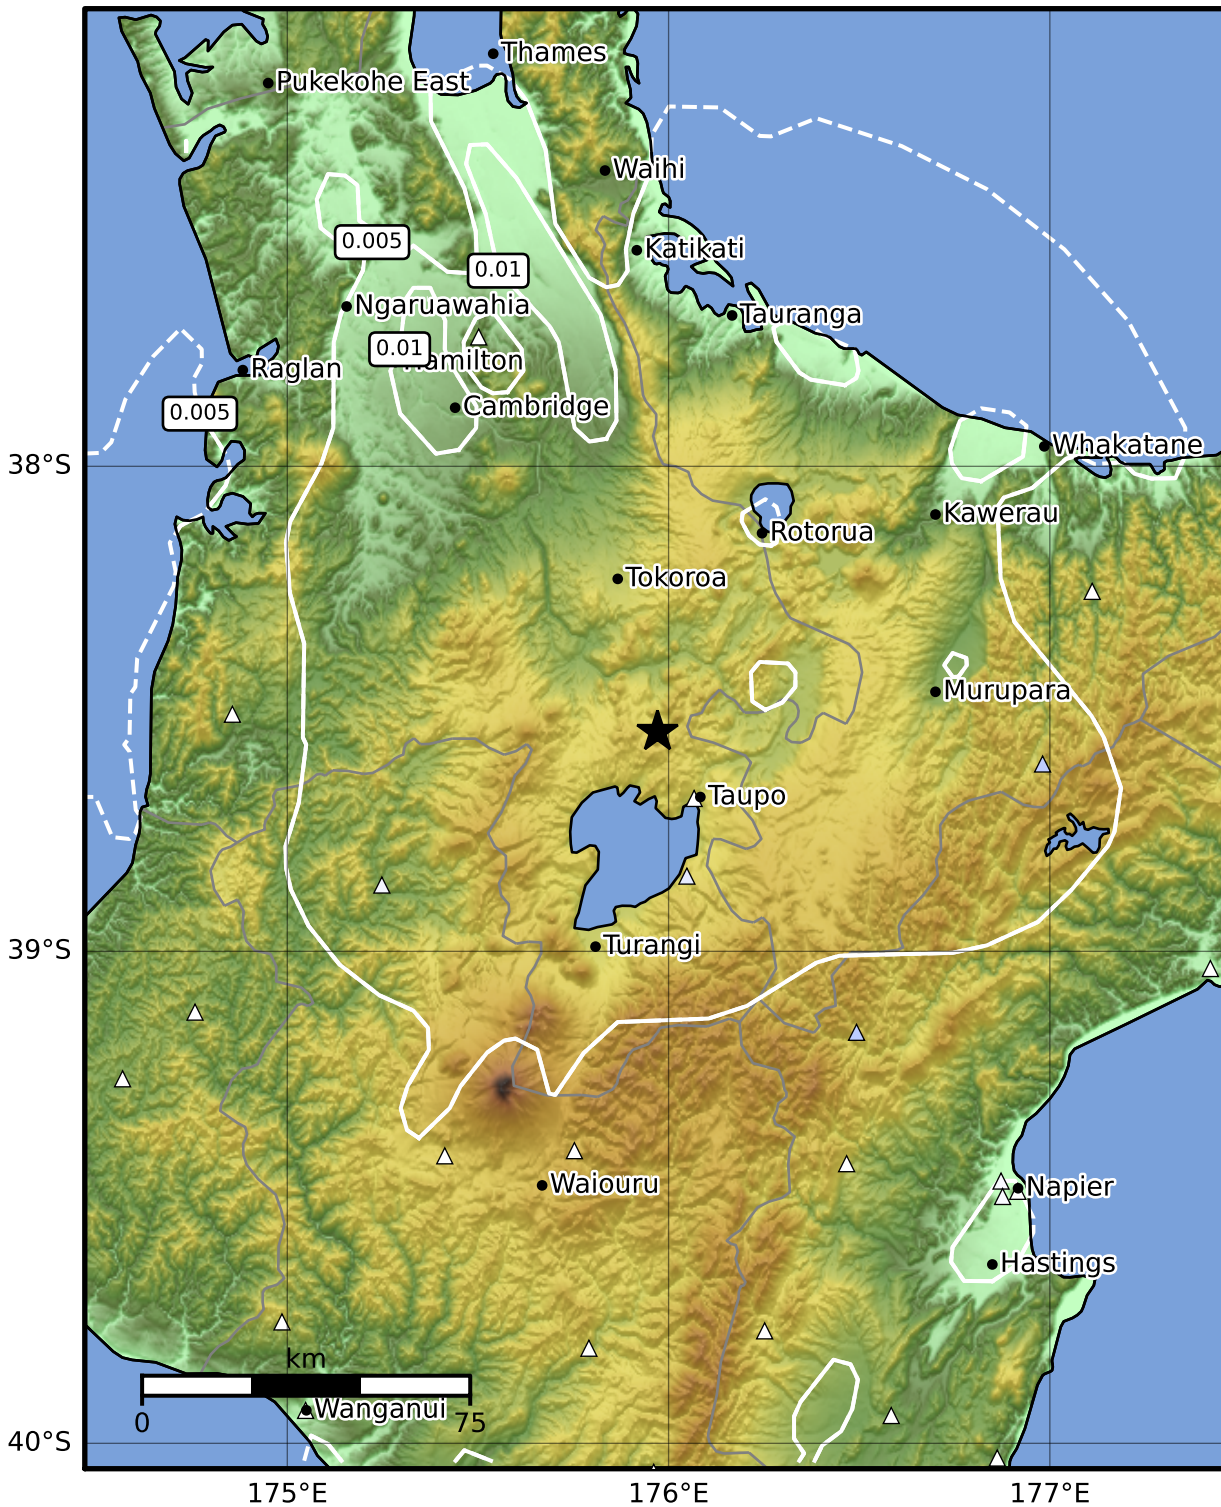

1.0 Second Peak Spectral Acceleration Map GNS Science

ShakeMap: Taupo

May 08, 2023 14:43:17 UTC M3.7 S38.55 E175.97 Depth: 129.3km ID:2023p344900

SA(1.0) (%g)	0.1	0.2	0.5	1	2	5	10	20	50	100	200
---------------------	------------	------------	------------	----------	----------	----------	-----------	-----------	-----------	------------	------------

Scale based on Moratalla et al.(2021) and Worden et al.(2012) Version 11: Processed 2023-05-08T20:44:05Z

△ Seismic Instrument ○ Reported Intensity ★ Epicenter

Te Whakaahuatanga Tere o ngā Rū Whenua me ngā Parawhenua
R-CET Rapid Characterisation of Earthquakes and Tsunamis
 A GNS Science Led Research Programme