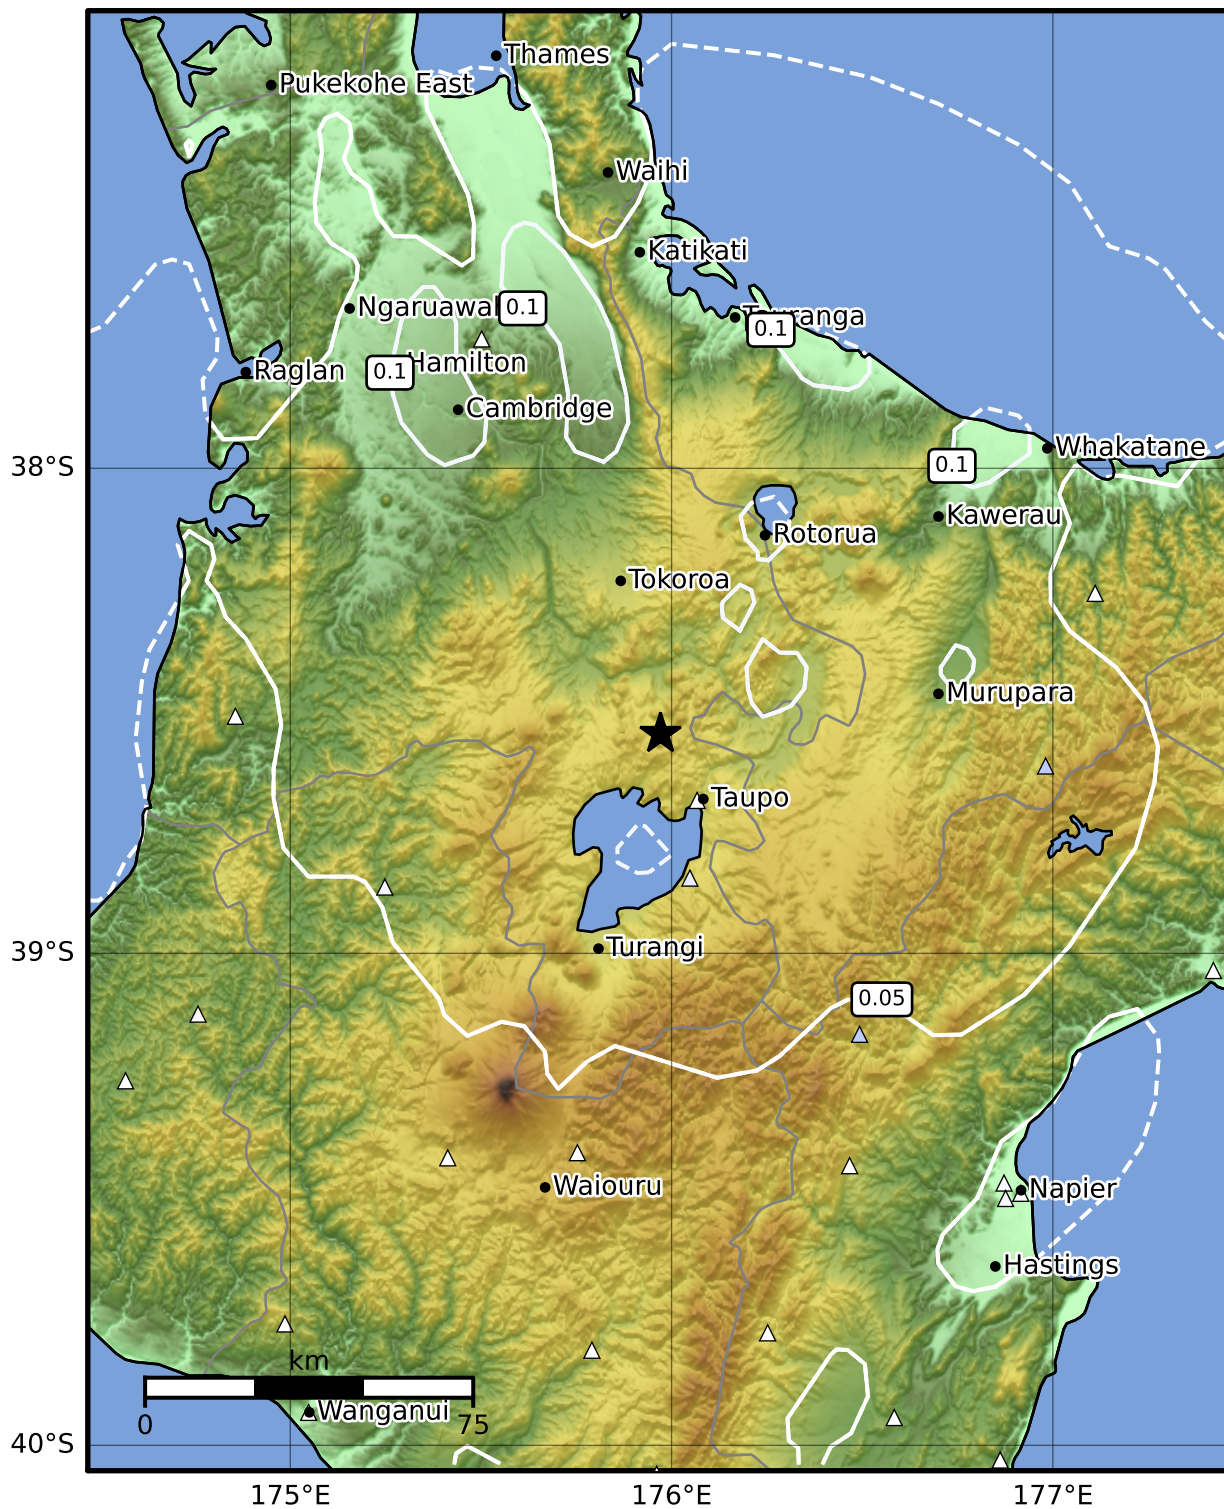

0.3 Second Peak Spectral Acceleration Map GNS Science

ShakeMap: Taupo

May 08, 2023 14:43:17 UTC M3.7 S38.55 E175.97 Depth: 129.3km ID:2023p344900

SA(0.3) (%g)	0.1	0.2	0.5	1	2	5	10	20	50	100	200
---------------------	------------	------------	------------	----------	----------	----------	-----------	-----------	-----------	------------	------------

Scale based on Moratalla et al.(2021) and Worden et al.(2012) Version 12: Processed 2023-05-09T14:44:05Z

△ Seismic Instrument ○ Reported Intensity ★ Epicenter