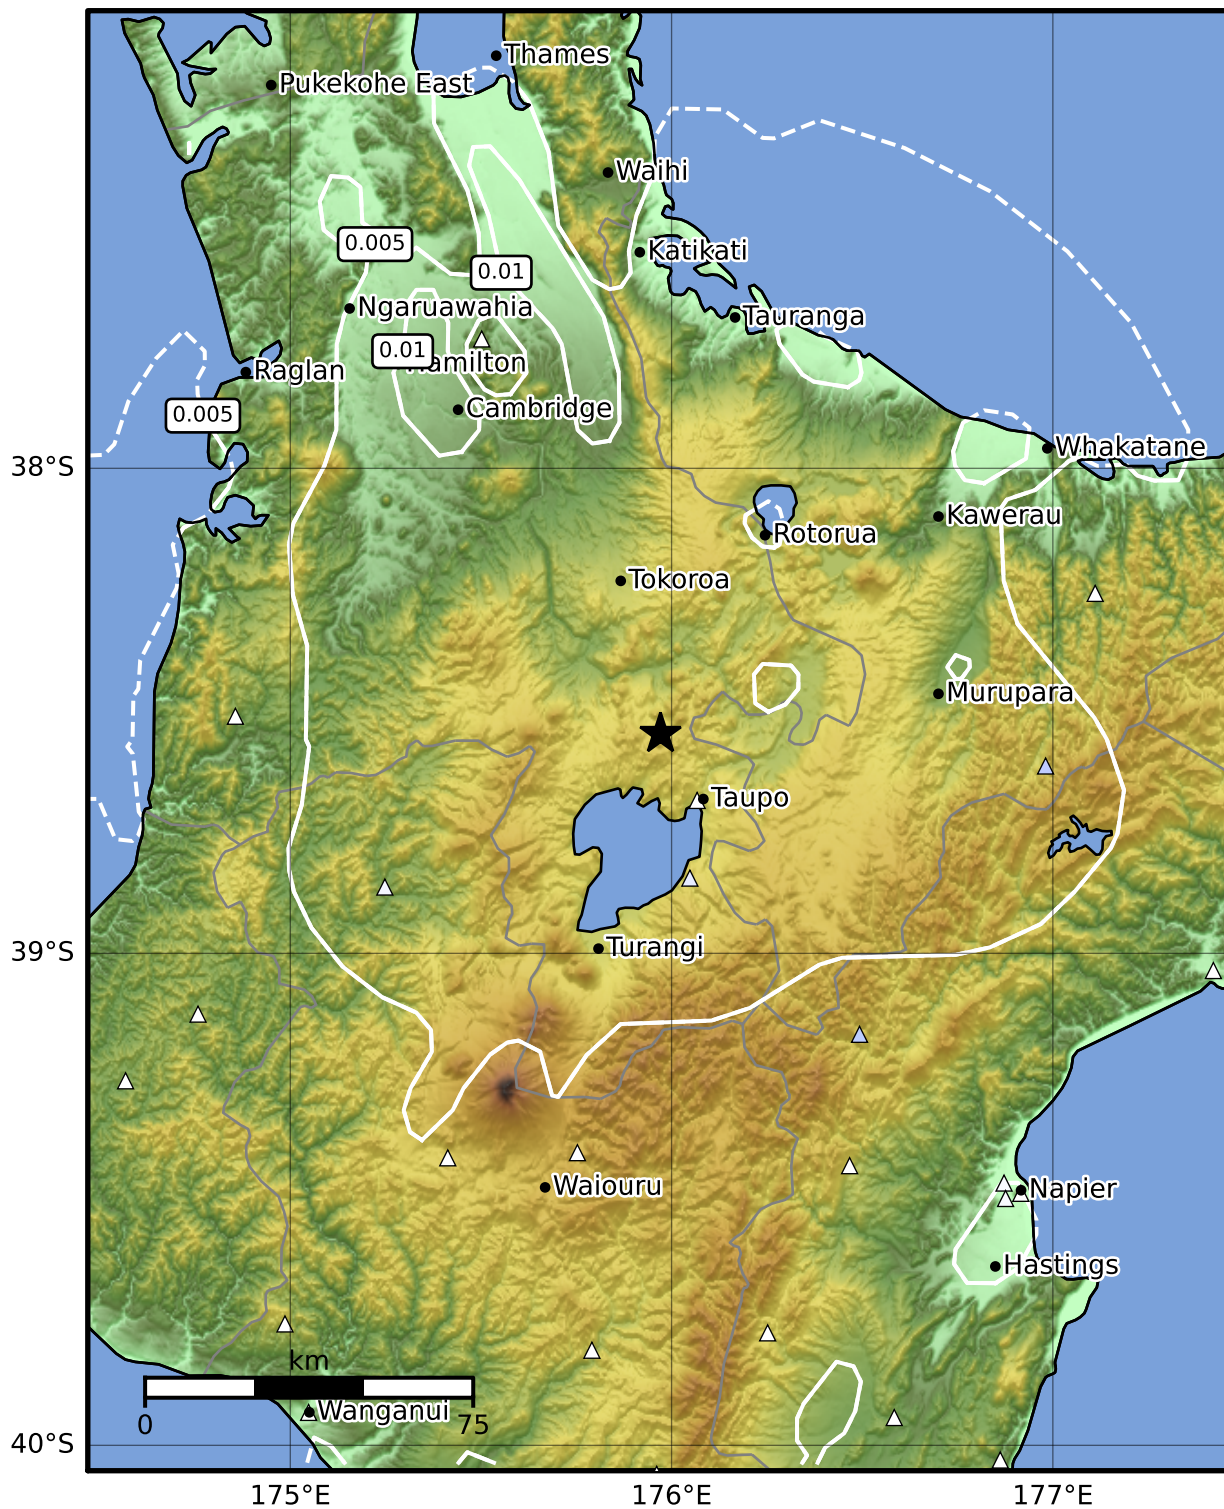

1.0 Second Peak Spectral Acceleration Map GNS Science

ShakeMap: Taupo

May 08, 2023 14:43:17 UTC M3.7 S38.55 E175.97 Depth: 129.3km ID:2023p344900

SA(1.0) (%g)	0.1	0.2	0.5	1	2	5	10	20	50	100	200
---------------------	------------	------------	------------	----------	----------	----------	-----------	-----------	-----------	------------	------------

Scale based on Moratalla et al.(2021) and Worden et al.(2012) Version 12: Processed 2023-05-09T14:44:05Z

△ Seismic Instrument ○ Reported Intensity ★ Epicenter