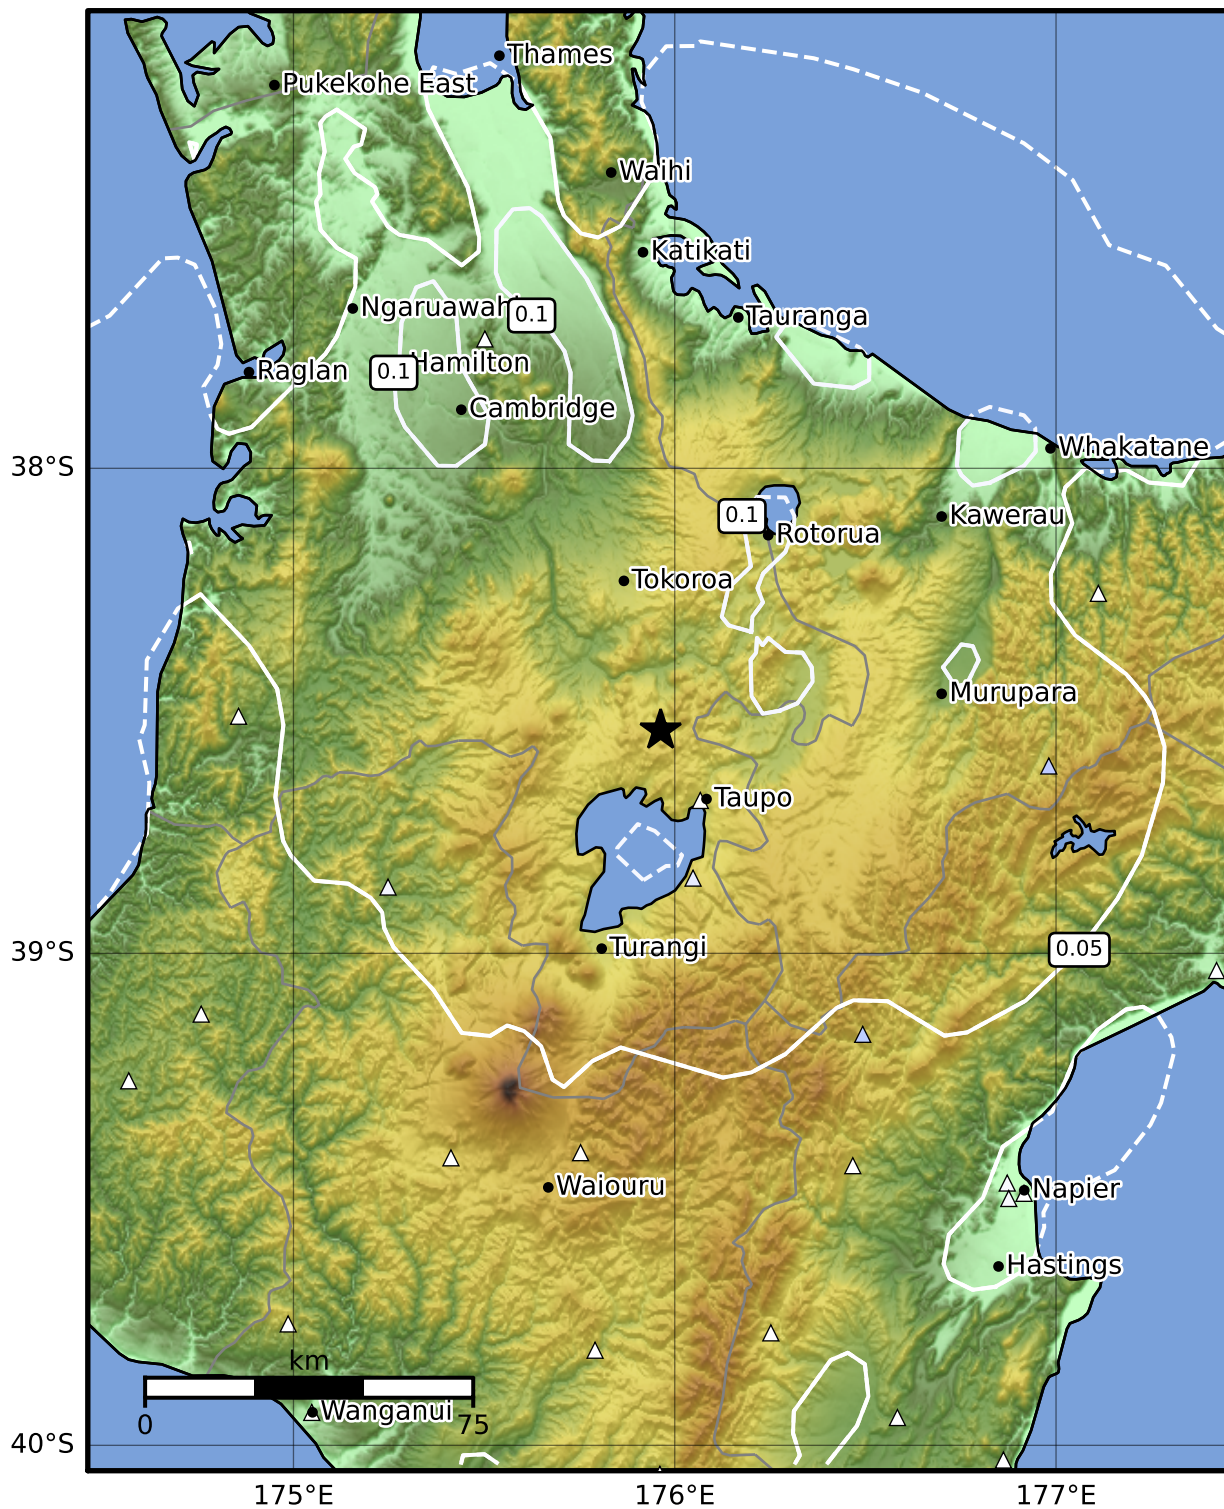

0.3 Second Peak Spectral Acceleration Map GNS Science

ShakeMap: Taupo

May 08, 2023 14:43:17 UTC M3.7 S38.54 E175.96 Depth: 128.5km ID:2023p344900

SA(0.3) (%g)	0.1	0.2	0.5	1	2	5	10	20	50	100	200
---------------------	------------	------------	------------	----------	----------	----------	-----------	-----------	-----------	------------	------------

Scale based on Moratalla et al.(2021) and Worden et al.(2012) Version 13: Processed 2023-06-01T21:50:19Z

△ Seismic Instrument ○ Reported Intensity ★ Epicenter