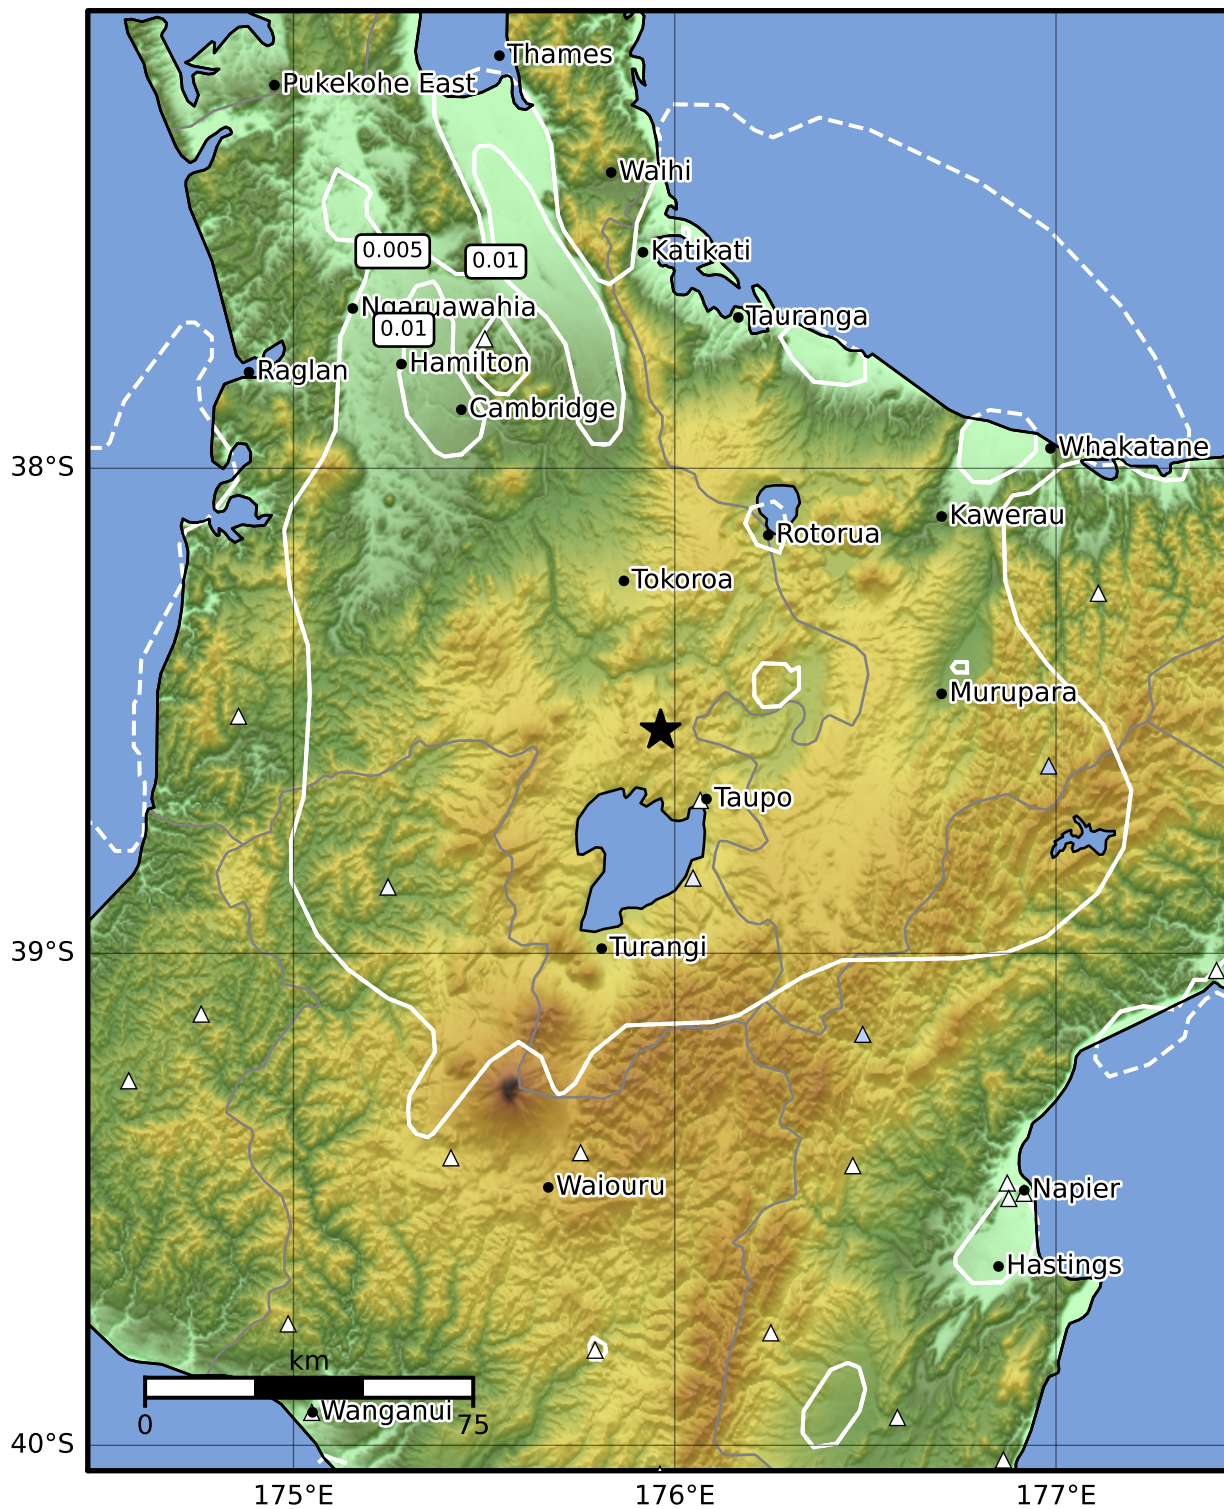

1.0 Second Peak Spectral Acceleration Map GNS Science

ShakeMap: Taupo

May 08, 2023 14:43:17 UTC M3.7 S38.54 E175.96 Depth: 128.5km ID:2023p344900

SA(1.0) (%g)	0.1	0.2	0.5	1	2	5	10	20	50	100	200
---------------------	------------	------------	------------	----------	----------	----------	-----------	-----------	-----------	------------	------------

Scale based on Moratalla et al.(2021) and Worden et al.(2012) Version 13: Processed 2023-06-01T21:50:19Z

△ Seismic Instrument ○ Reported Intensity ★ Epicenter