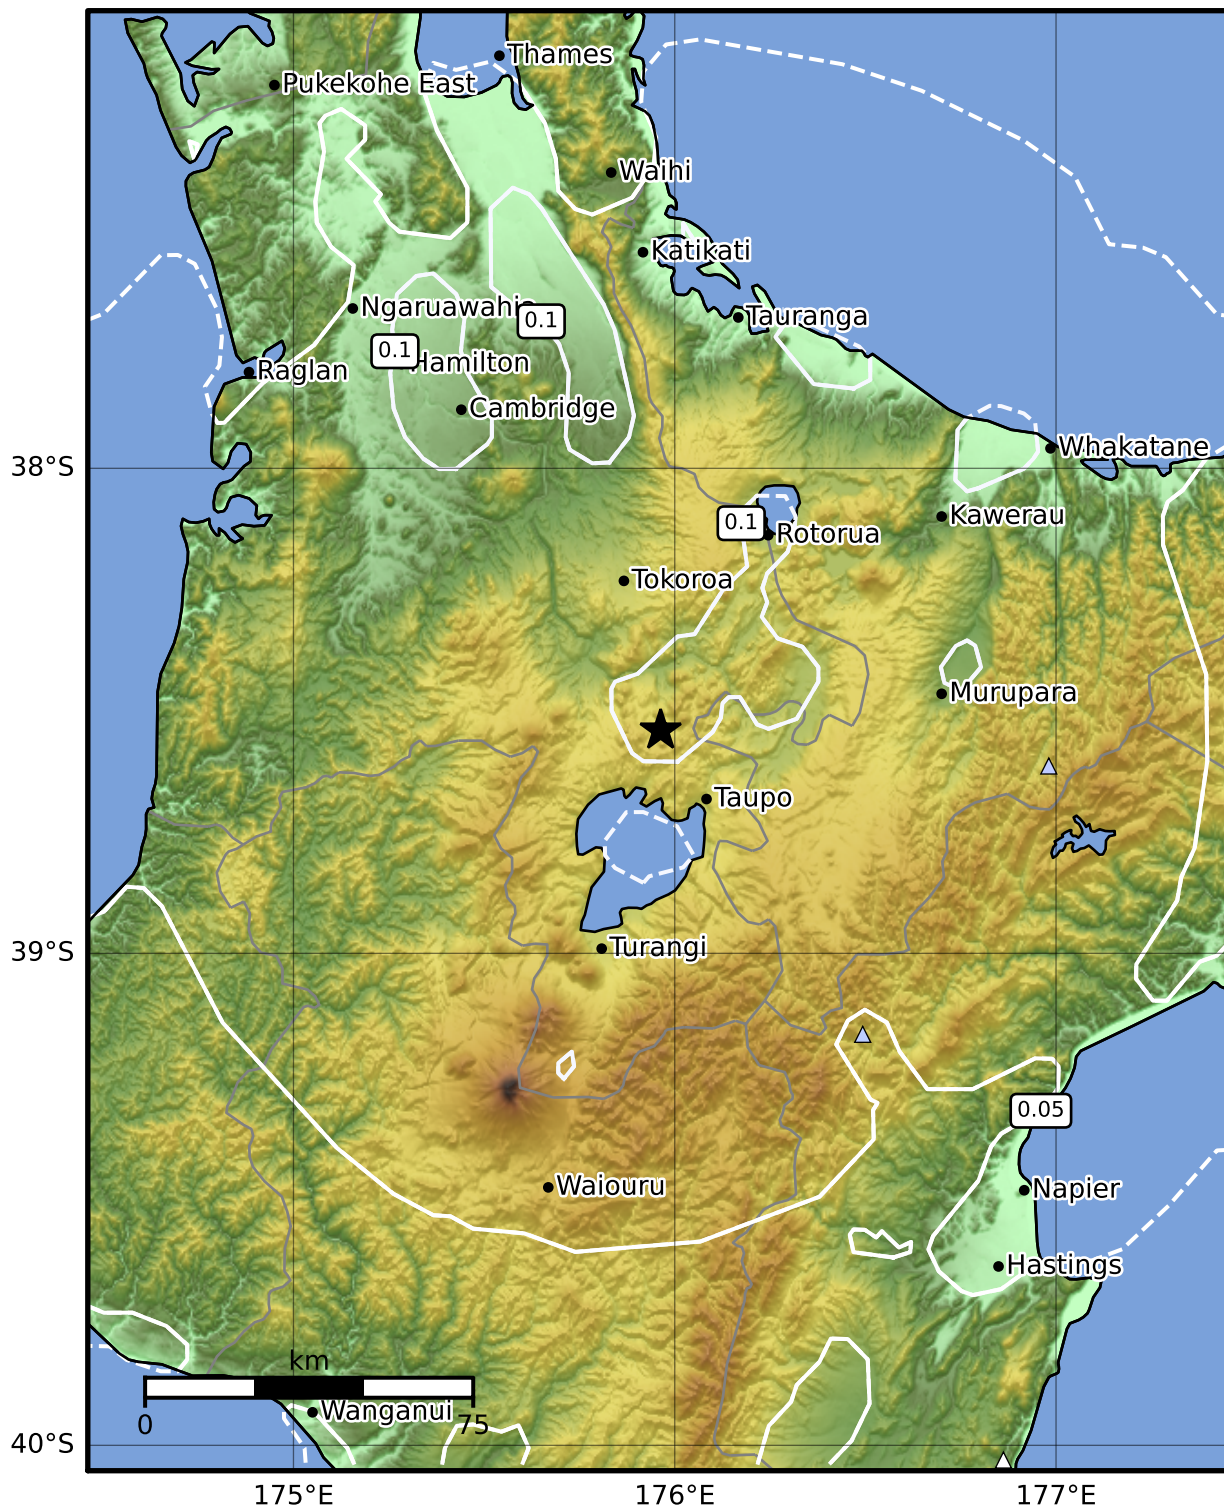

0.3 Second Peak Spectral Acceleration Map GNS Science

ShakeMap: Taupo

May 08, 2023 14:43:17 UTC M3.7 S38.54 E175.96 Depth: 128.5km ID:2023p344900

<b>SA(0.3) (%g)</b>	<b>0.1</b>	<b>0.2</b>	<b>0.5</b>	<b>1</b>	<b>2</b>	<b>5</b>	<b>10</b>	<b>20</b>	<b>50</b>	<b>100</b>	<b>200</b>
---------------------	------------	------------	------------	----------	----------	----------	-----------	-----------	-----------	------------	------------

Scale based on Moratalla et al.(2021) and Worden et al.(2012) Version 14: Processed 2023-06-01T21:56:32Z

△ Seismic Instrument ○ Reported Intensity ★ Epicenter