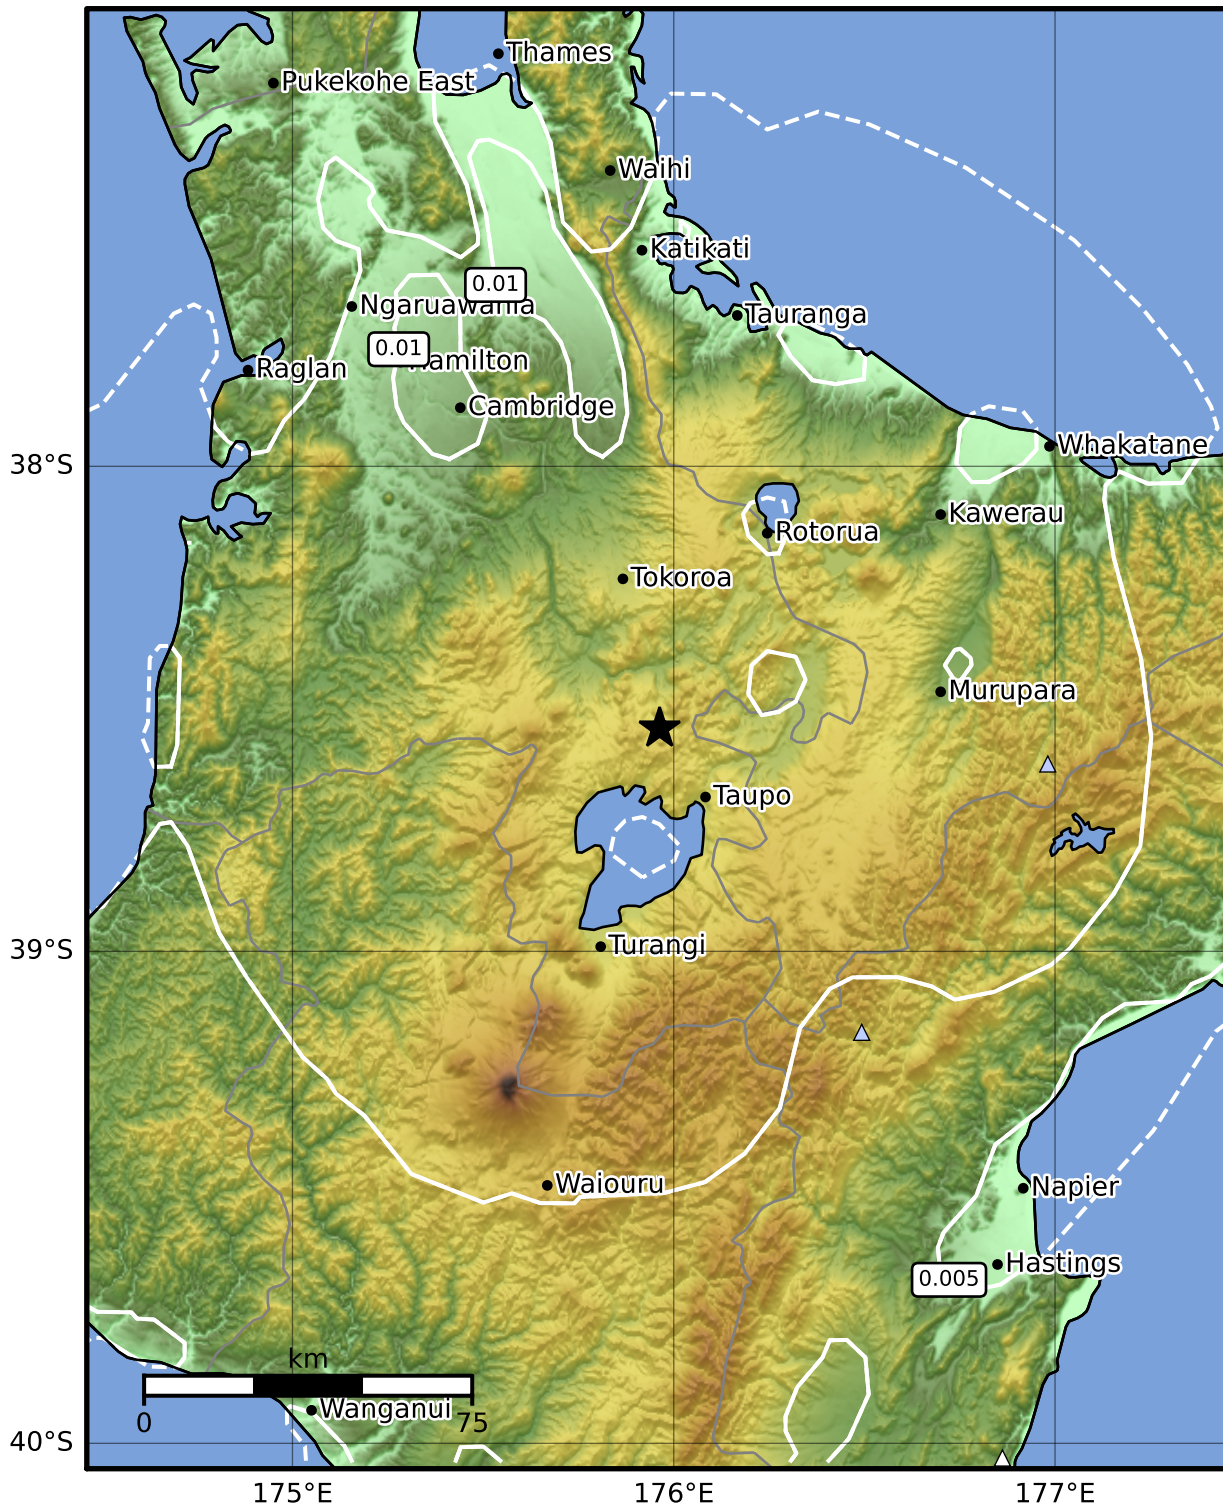

1.0 Second Peak Spectral Acceleration Map GNS Science

ShakeMap: Taupo

May 08, 2023 14:43:17 UTC M3.7 S38.54 E175.96 Depth: 128.5km ID:2023p344900

SA(1.0) (%g)	0.1	0.2	0.5	1	2	5	10	20	50	100	200
---------------------	------------	------------	------------	----------	----------	----------	-----------	-----------	-----------	------------	------------

Scale based on Moratalla et al.(2021) and Worden et al.(2012) Version 14: Processed 2023-06-01T21:56:32Z

△ Seismic Instrument ○ Reported Intensity ★ Epicenter

Te Whakaahuatanga Tere o ngā Rū Whenua me ngā Parawhenua
R-CET Rapid Characterisation of Earthquakes and Tsunamis
 A GNS Science Led Research Programme