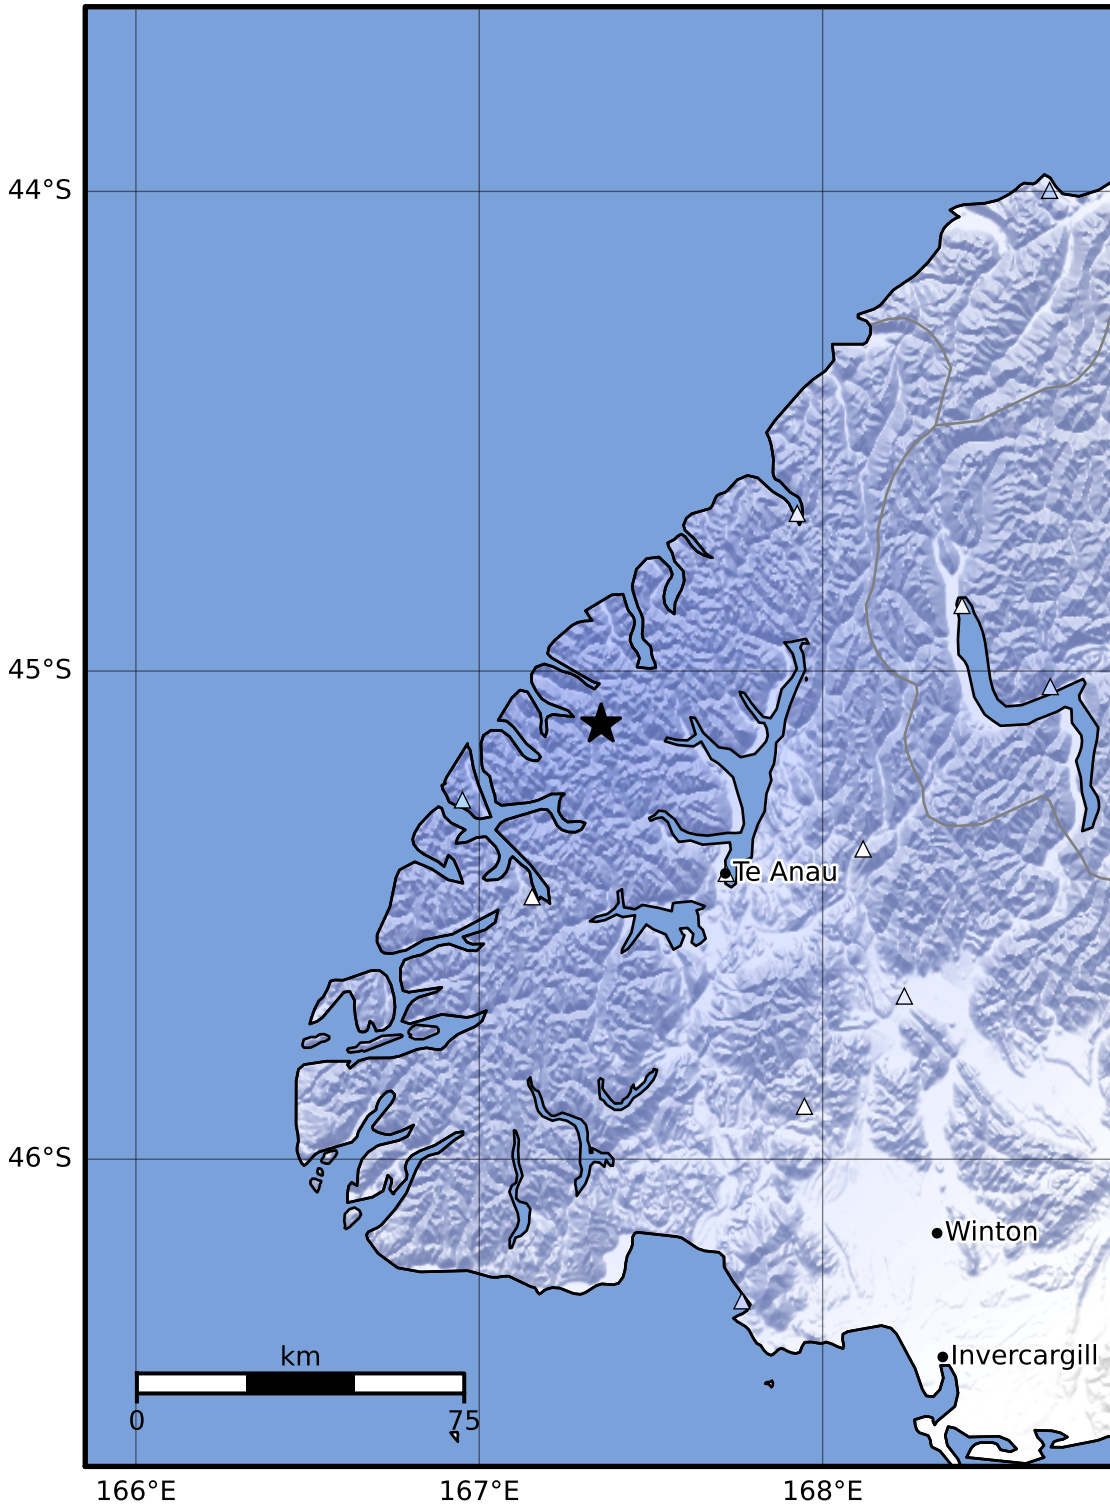

Macroseismic Intensity Map GNS Science

ShakeMap: Fiordland

May 18, 2023 18:27:25 UTC M3.3 S45.11 E167.35 Depth: 74.0km ID:2023p372348

SHAKING	Not felt	Weak	Light	Moderate	Strong	Very strong	Severe	Violent	Extreme
DAMAGE	None	None	None	Very light	Light	Moderate	Moderate/heavy	Heavy	Very heavy
PGA(%g)	<0.0464	0.29	1.63	5.16	12.5	22.4	40.2	72.2	>129
PGV(cm/s)	<0.0215	0.125	1.04	4.31	14.5	26.4	48.3	88.4	>162
INTENSITY	I	II-III	IV	V	VI	VII	VIII	IX	X+

Scale based on Moratalla et al.(2021) and Worden et al.(2012) Version 3: Processed 2023-05-18T18:40:16Z

△ Seismic Instrument ○ Reported Intensity

★ Epicenter