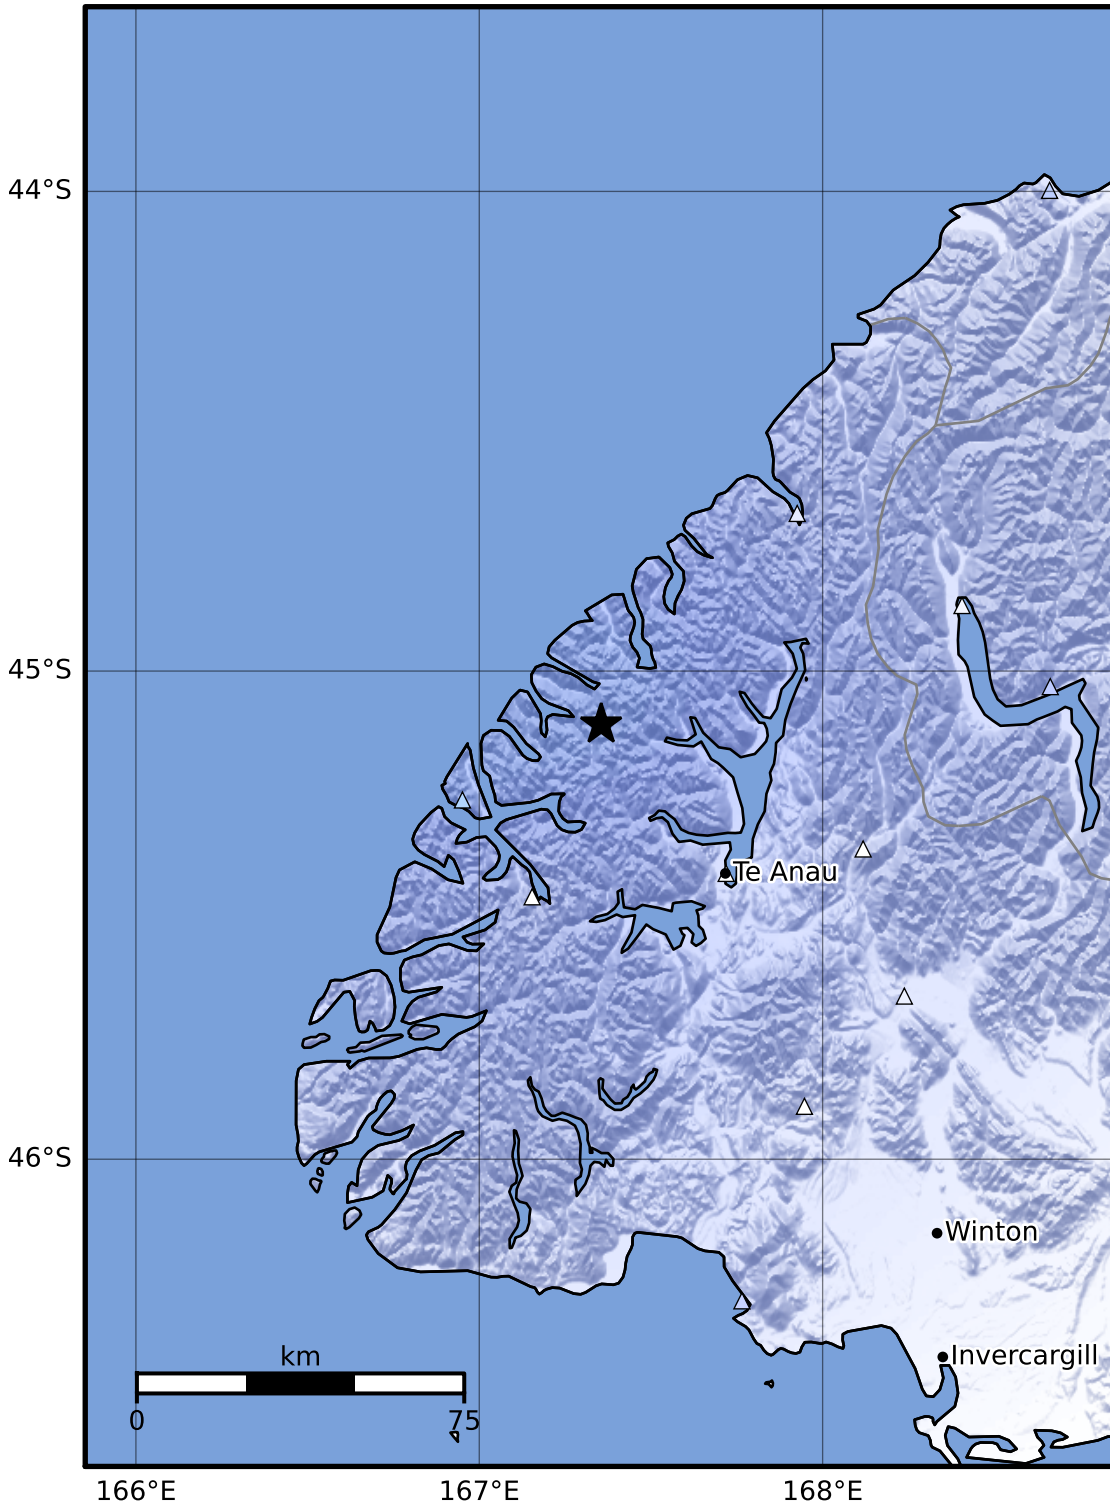

Macroseismic Intensity Map GNS Science

ShakeMap: Fiordland

May 18, 2023 18:27:25 UTC M3.5 S45.11 E167.35 Depth: 74.0km ID:2023p372348

SHAKING	Not felt	Weak	Light	Moderate	Strong	Very strong	Severe	Violent	Extreme
DAMAGE	None	None	None	Very light	Light	Moderate	Moderate/heavy	Heavy	Very heavy
PGA(%g)	<0.0464	0.29	1.63	5.16	12.5	22.4	40.2	72.2	>129
PGV(cm/s)	<0.0215	0.125	1.04	4.31	14.5	26.4	48.3	88.4	>162
INTENSITY	I	II-III	IV	V	VI	VII	VIII	IX	X+

Scale based on Moratalla et al.(2021) and Worden et al.(2012) Version 6: Processed 2023-05-18T18:57:10Z

△ Seismic Instrument ○ Reported Intensity

★ Epicenter