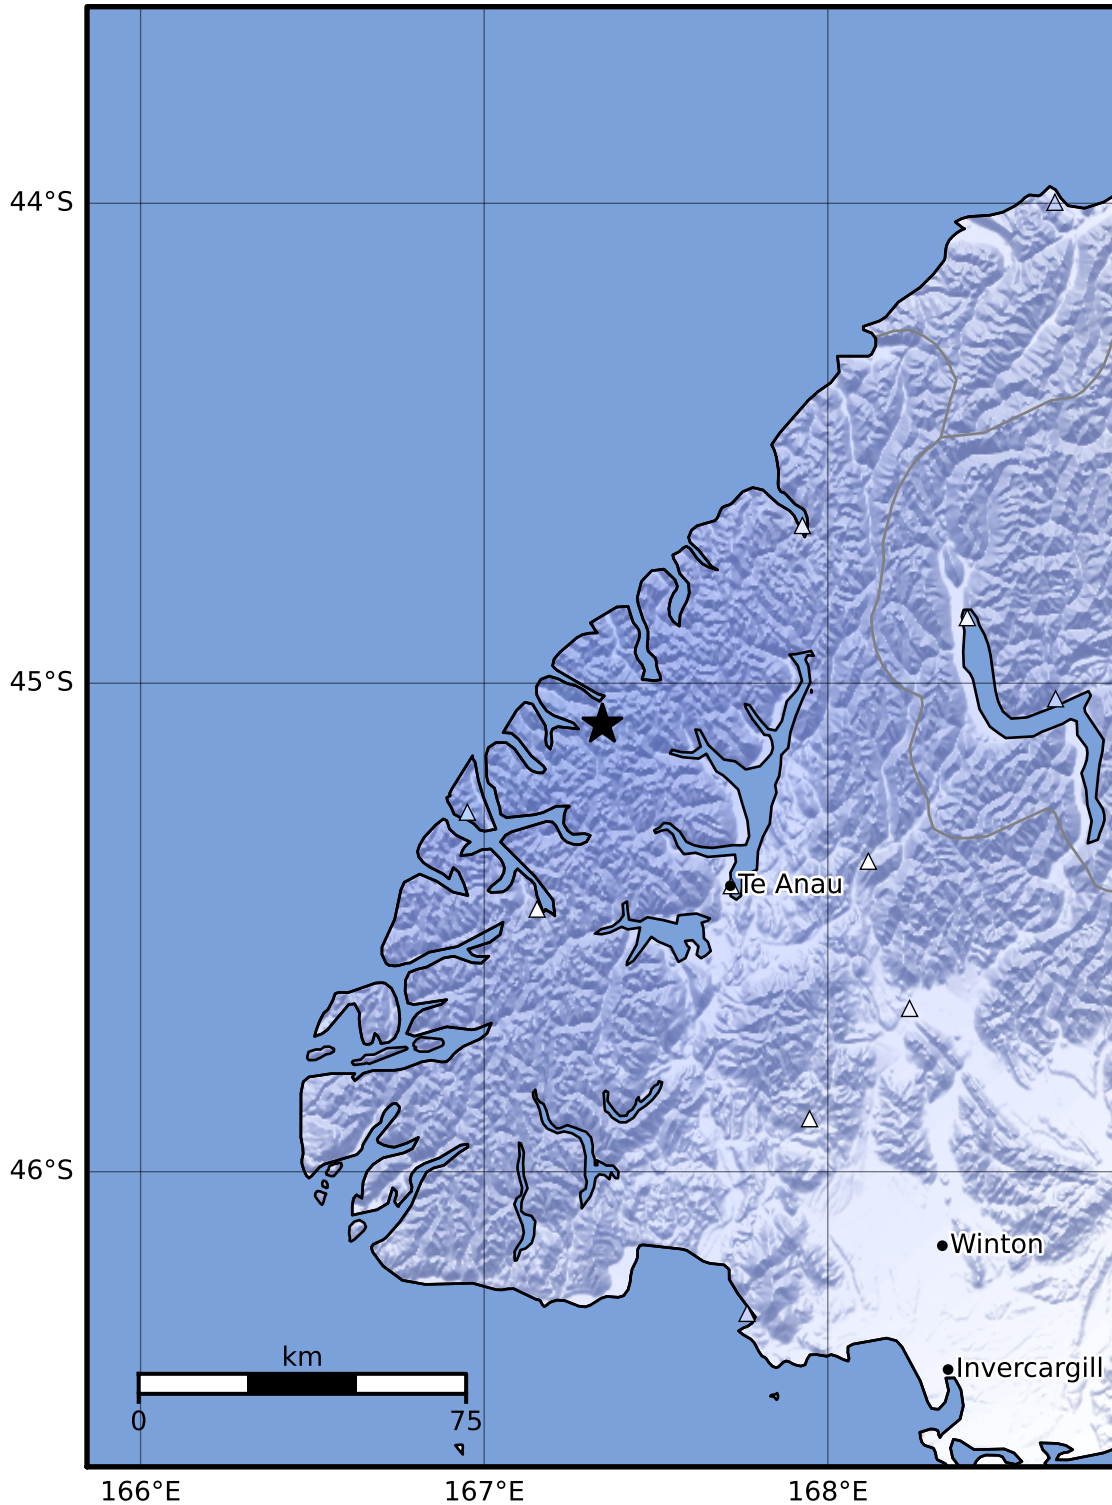

Macroseismic Intensity Map GNS Science

ShakeMap: Fiordland

May 18, 2023 18:27:25 UTC M3.5 S45.09 E167.34 Depth: 79.9km ID:2023p372348

SHAKING	Not felt	Weak	Light	Moderate	Strong	Very strong	Severe	Violent	Extreme
DAMAGE	None	None	None	Very light	Light	Moderate	Moderate/heavy	Heavy	Very heavy
PGA(%g)	<0.0464	0.29	1.63	5.16	12.5	22.4	40.2	72.2	>129
PGV(cm/s)	<0.0215	0.125	1.04	4.31	14.5	26.4	48.3	88.4	>162
INTENSITY	I	II-III	IV	V	VI	VII	VIII	IX	X+

Scale based on Moratalla et al.(2021) and Worden et al.(2012) Version 7: Processed 2023-05-18T19:03:16Z

△ Seismic Instrument ○ Reported Intensity

★ Epicenter