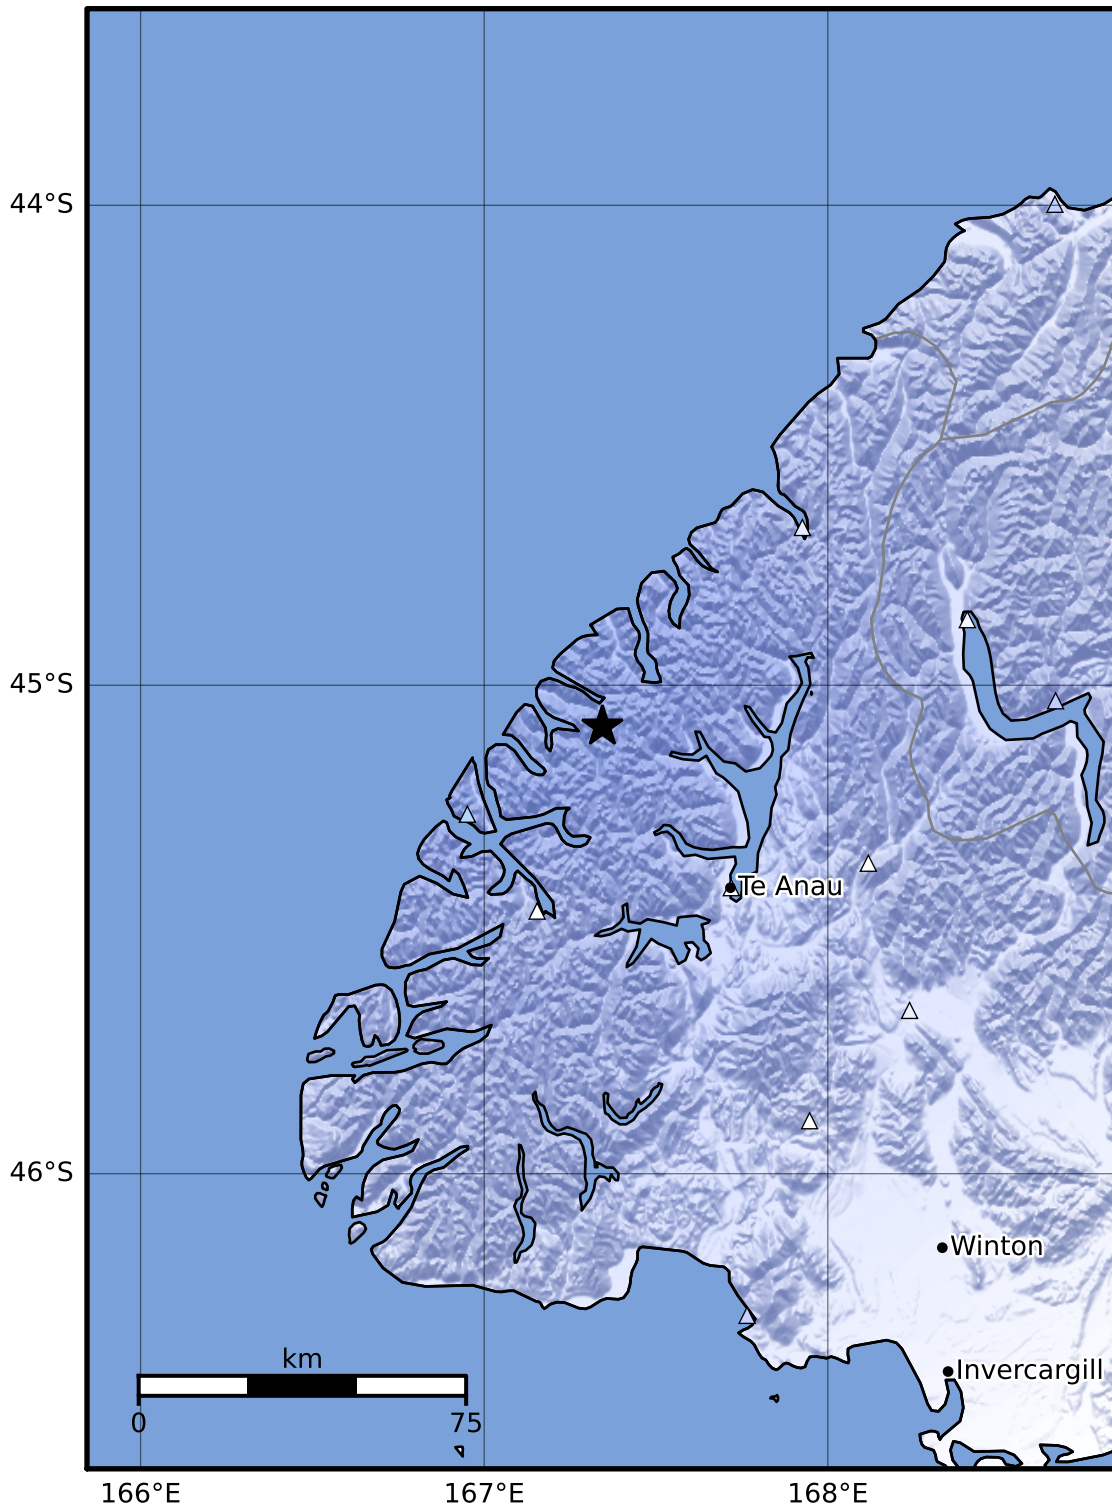

Macroseismic Intensity Map GNS Science

ShakeMap: Fiordland

May 18, 2023 18:27:25 UTC M3.5 S45.09 E167.34 Depth: 79.9km ID:2023p372348

SHAKING	Not felt	Weak	Light	Moderate	Strong	Very strong	Severe	Violent	Extreme
DAMAGE	None	None	None	Very light	Light	Moderate	Moderate/heavy	Heavy	Very heavy
PGA(%g)	<0.0464	0.29	1.63	5.16	12.5	22.4	40.2	72.2	>129
PGV(cm/s)	<0.0215	0.125	1.04	4.31	14.5	26.4	48.3	88.4	>162
INTENSITY	I	II-III	IV	V	VI	VII	VIII	IX	X+

Scale based on Moratalla et al.(2021) and Worden et al.(2012) Version 8: Processed 2023-05-18T19:09:29Z

△ Seismic Instrument ○ Reported Intensity

★ Epicenter