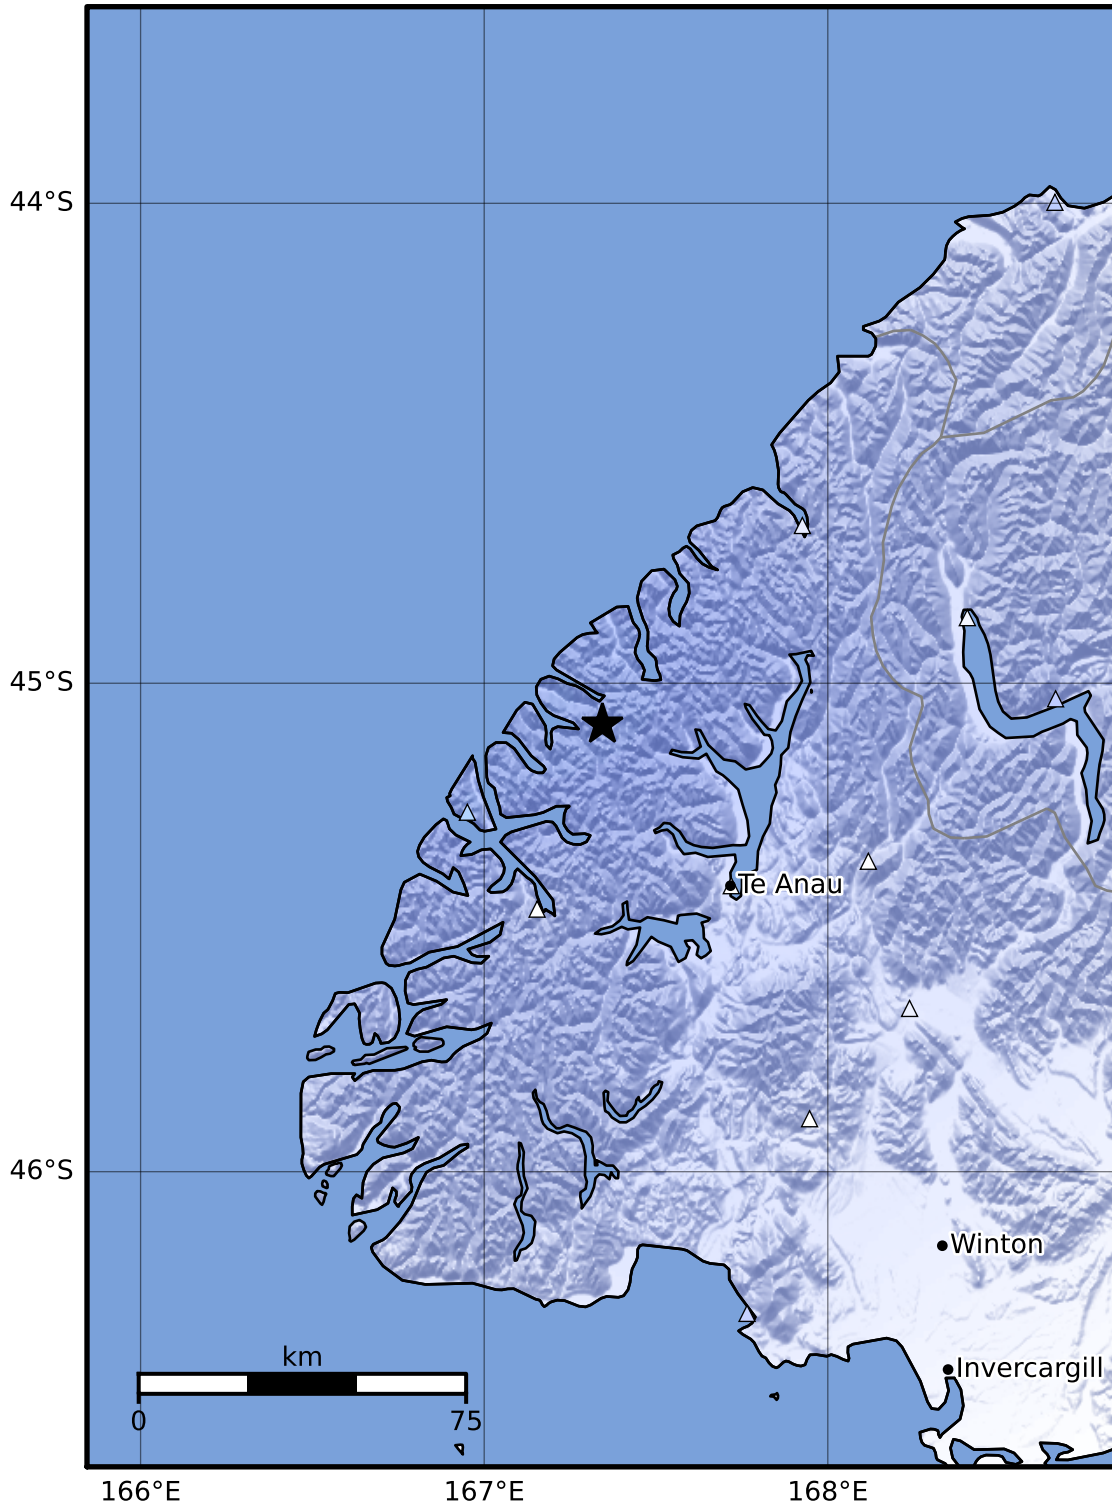

Macroseismic Intensity Map GNS Science

ShakeMap: Fiordland

May 18, 2023 18:27:25 UTC M3.5 S45.09 E167.34 Depth: 79.9km ID:2023p372348

SHAKING	Not felt	Weak	Light	Moderate	Strong	Very strong	Severe	Violent	Extreme
DAMAGE	None	None	None	Very light	Light	Moderate	Moderate/heavy	Heavy	Very heavy
PGA(%g)	<0.0464	0.29	1.63	5.16	12.5	22.4	40.2	72.2	>129
PGV(cm/s)	<0.0215	0.125	1.04	4.31	14.5	26.4	48.3	88.4	>162
INTENSITY	I	II-III	IV	V	VI	VII	VIII	IX	X+

Scale based on Moratalla et al.(2021) and Worden et al.(2012) Version 9: Processed 2023-05-18T19:15:15Z

△ Seismic Instrument ○ Reported Intensity

★ Epicenter