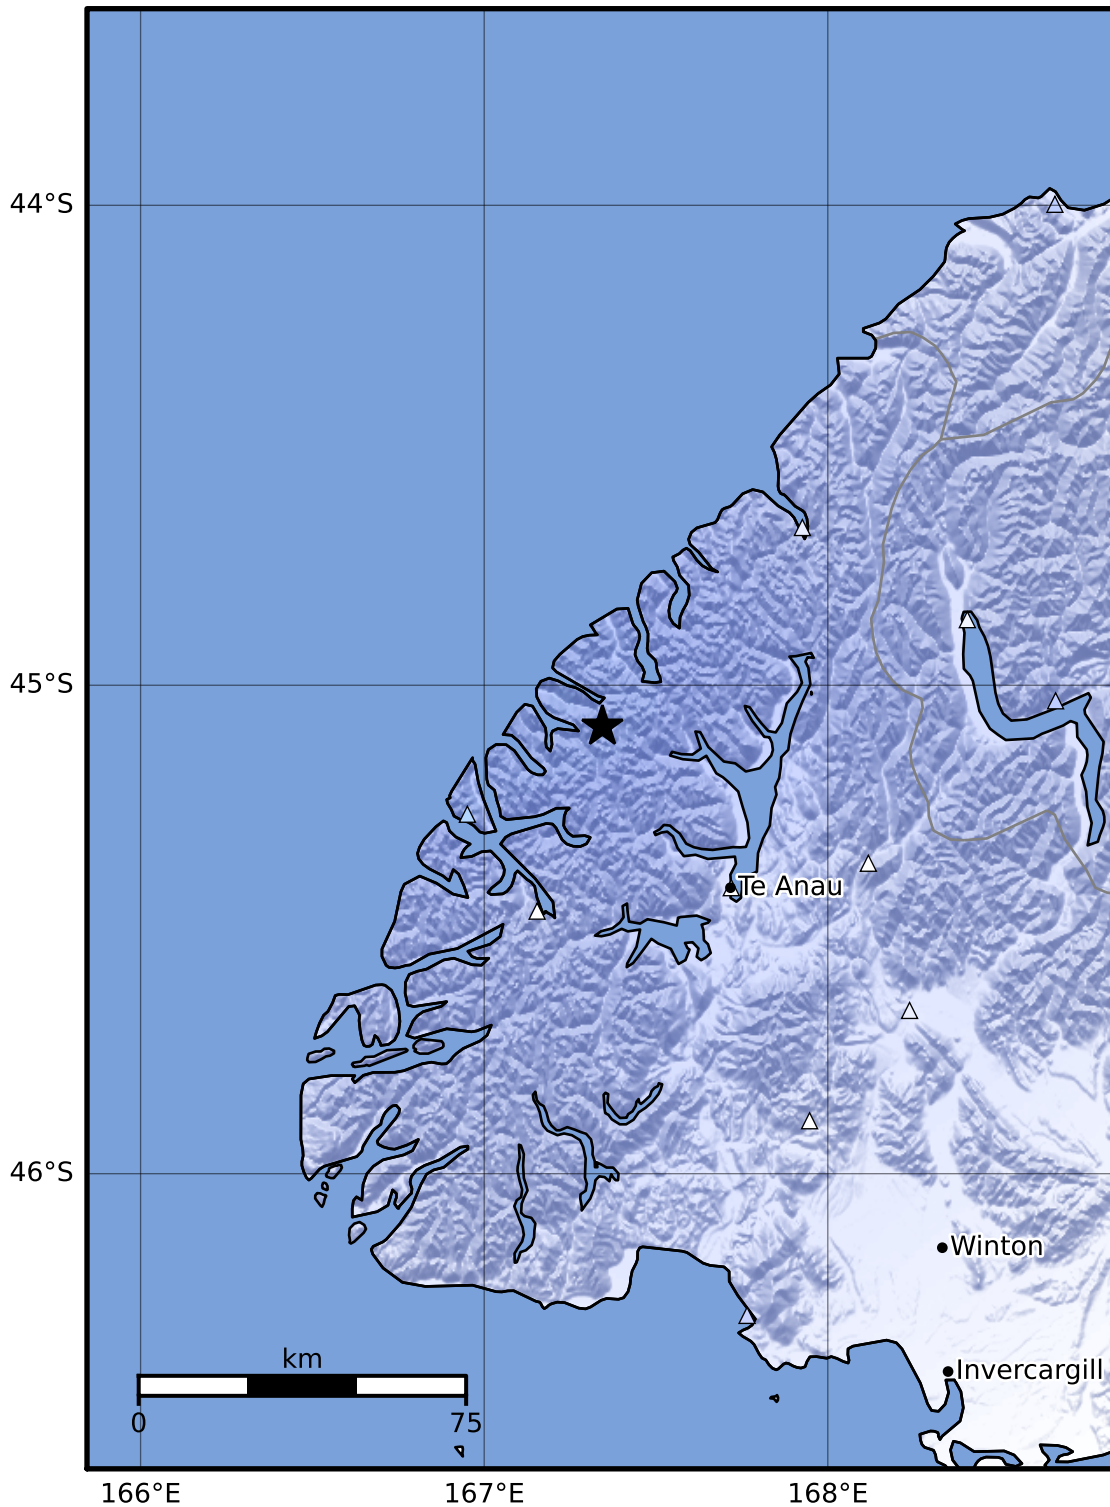

Macroseismic Intensity Map GNS Science

ShakeMap: Fiordland

May 18, 2023 18:27:25 UTC M3.5 S45.09 E167.34 Depth: 79.9km ID:2023p372348

SHAKING	Not felt	Weak	Light	Moderate	Strong	Very strong	Severe	Violent	Extreme
DAMAGE	None	None	None	Very light	Light	Moderate	Moderate/heavy	Heavy	Very heavy
PGA(%g)	<0.0464	0.29	1.63	5.16	12.5	22.4	40.2	72.2	>129
PGV(cm/s)	<0.0215	0.125	1.04	4.31	14.5	26.4	48.3	88.4	>162
INTENSITY	I	II-III	IV	V	VI	VII	VIII	IX	X+

Scale based on Moratalla et al.(2021) and Worden et al.(2012) Version 10: Processed 2023-05-18T19:20:54Z

△ Seismic Instrument ○ Reported Intensity

★ Epicenter