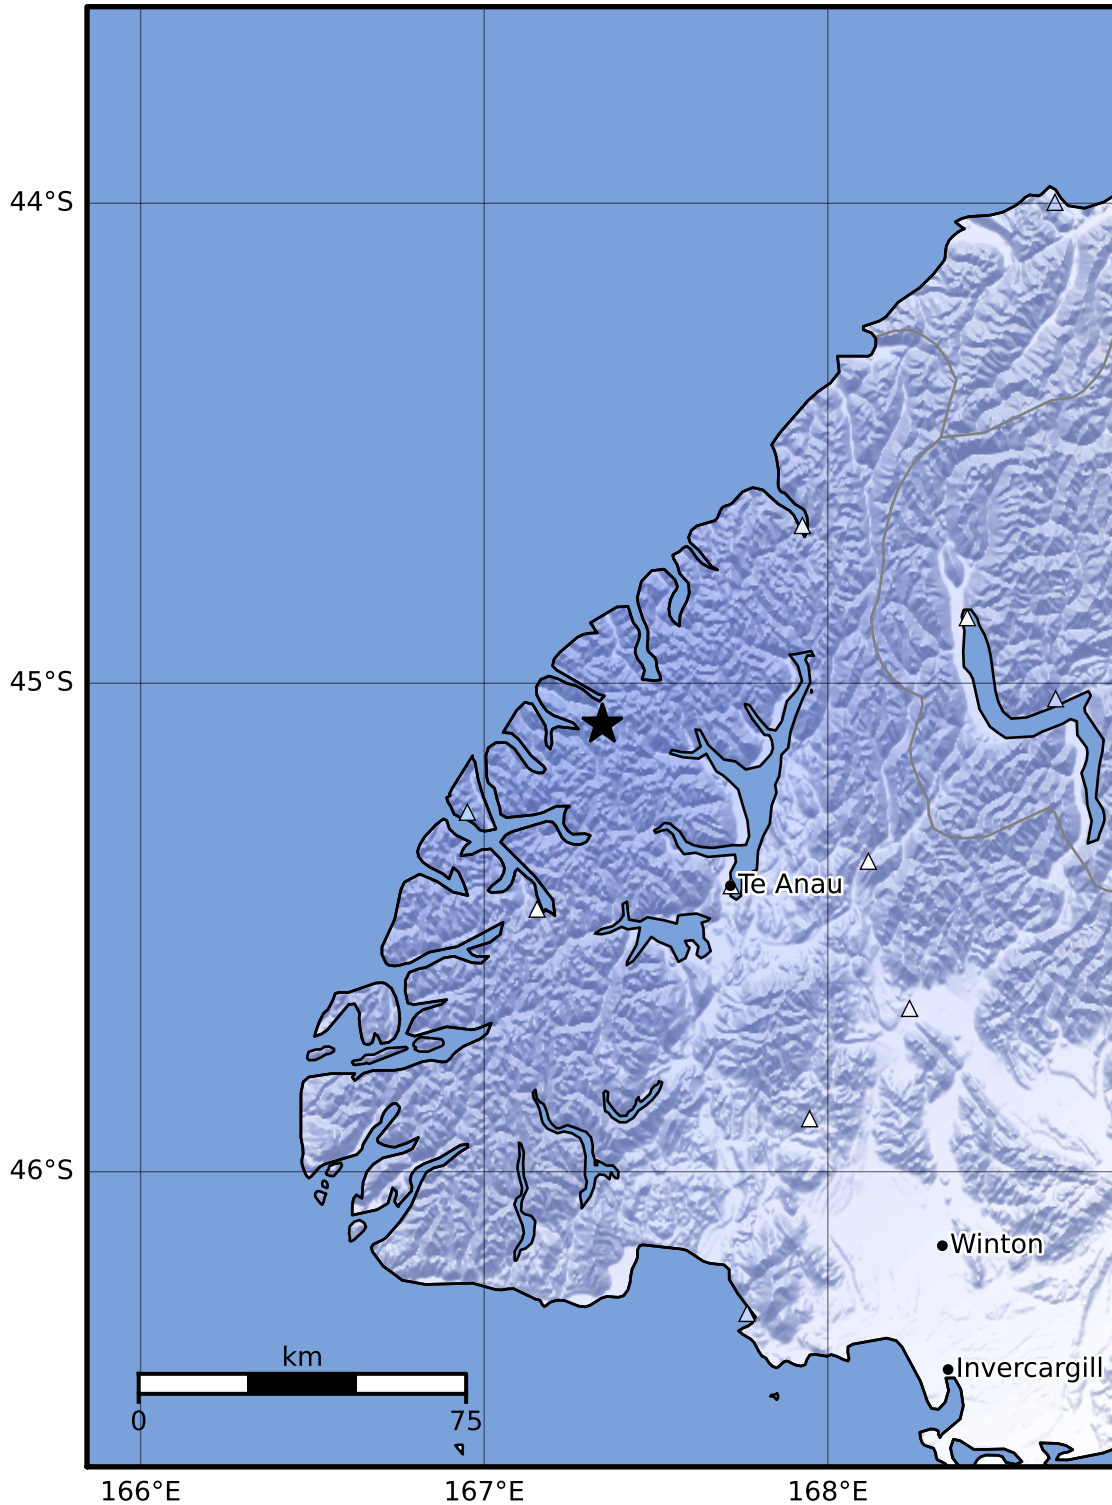

Macroseismic Intensity Map GNS Science

ShakeMap: Fiordland

May 18, 2023 18:27:25 UTC M3.5 S45.09 E167.34 Depth: 79.9km ID:2023p372348

SHAKING	Not felt	Weak	Light	Moderate	Strong	Very strong	Severe	Violent	Extreme
DAMAGE	None	None	None	Very light	Light	Moderate	Moderate/heavy	Heavy	Very heavy
PGA(%g)	<0.0464	0.29	1.63	5.16	12.5	22.4	40.2	72.2	>129
PGV(cm/s)	<0.0215	0.125	1.04	4.31	14.5	26.4	48.3	88.4	>162
INTENSITY	I	II-III	IV	V	VI	VII	VIII	IX	X+

Scale based on Moratalla et al.(2021) and Worden et al.(2012) Version 9: Processed 2023-05-18T19:32:01Z

△ Seismic Instrument ○ Reported Intensity

★ Epicenter