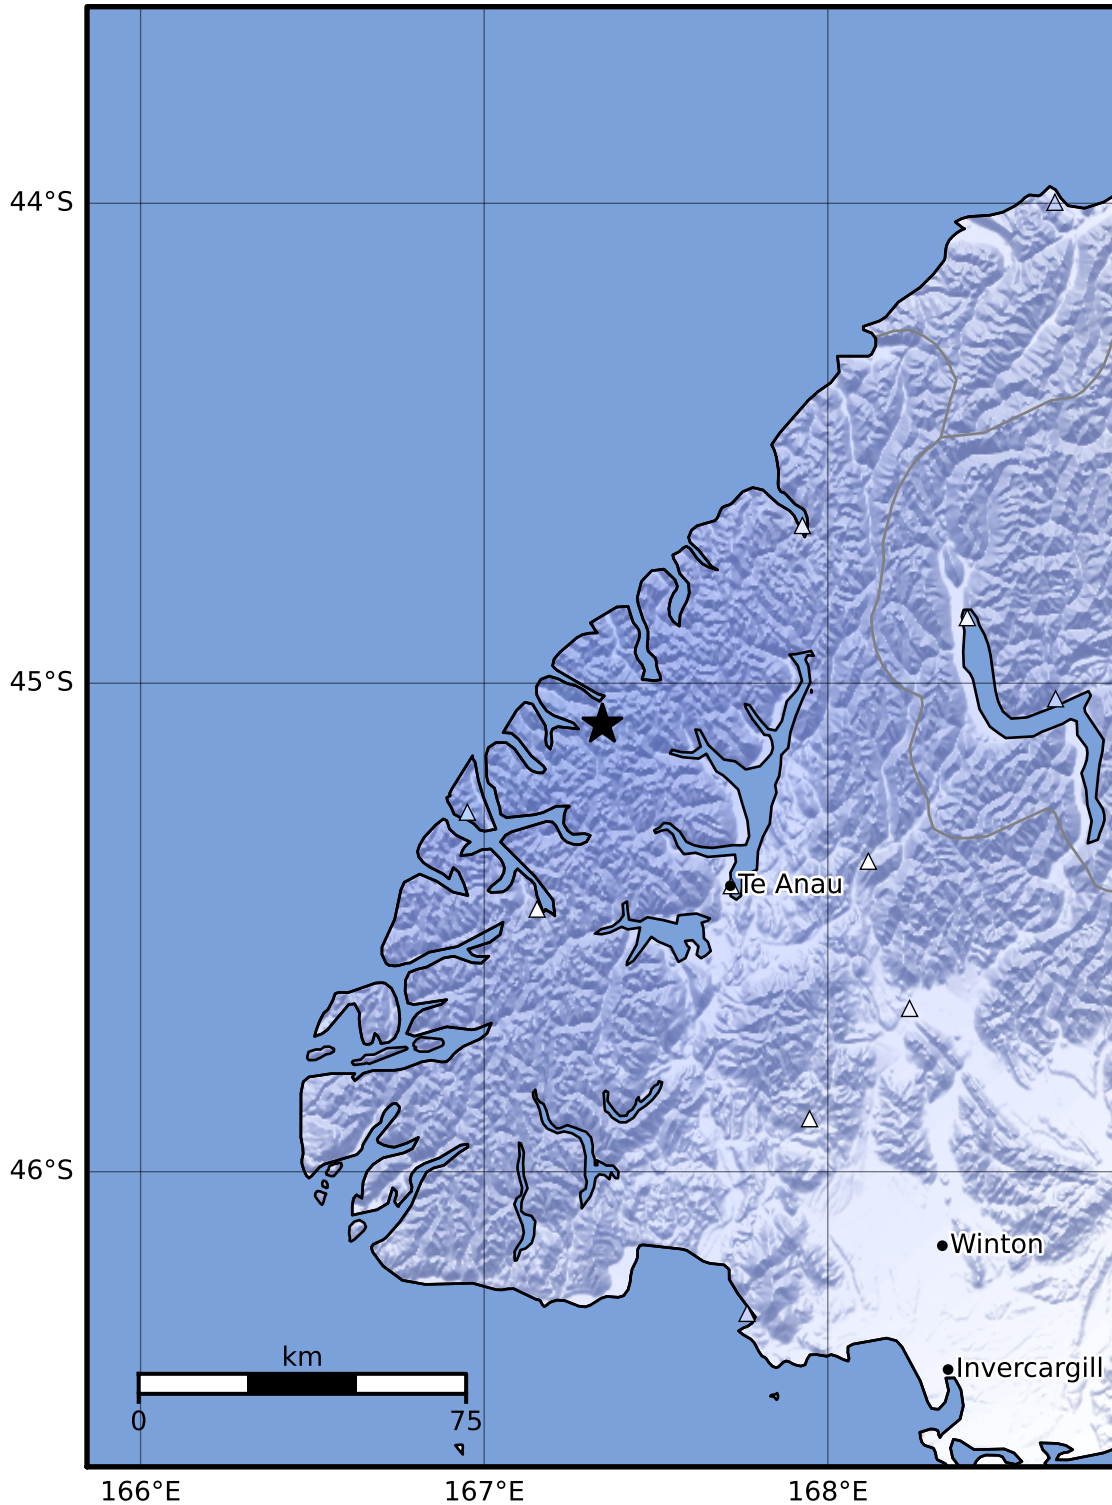

Macroseismic Intensity Map GNS Science

ShakeMap: Fiordland

May 18, 2023 18:27:25 UTC M3.5 S45.09 E167.34 Depth: 79.9km ID:2023p372348

SHAKING	Not felt	Weak	Light	Moderate	Strong	Very strong	Severe	Violent	Extreme
DAMAGE	None	None	None	Very light	Light	Moderate	Moderate/heavy	Heavy	Very heavy
PGA(%g)	<0.0464	0.29	1.63	5.16	12.5	22.4	40.2	72.2	>129
PGV(cm/s)	<0.0215	0.125	1.04	4.31	14.5	26.4	48.3	88.4	>162
INTENSITY	I	II-III	IV	V	VI	VII	VIII	IX	X+

Scale based on Moratalla et al.(2021) and Worden et al.(2012) Version 9: Processed 2023-05-18T20:28:12Z

△ Seismic Instrument ○ Reported Intensity

★ Epicenter