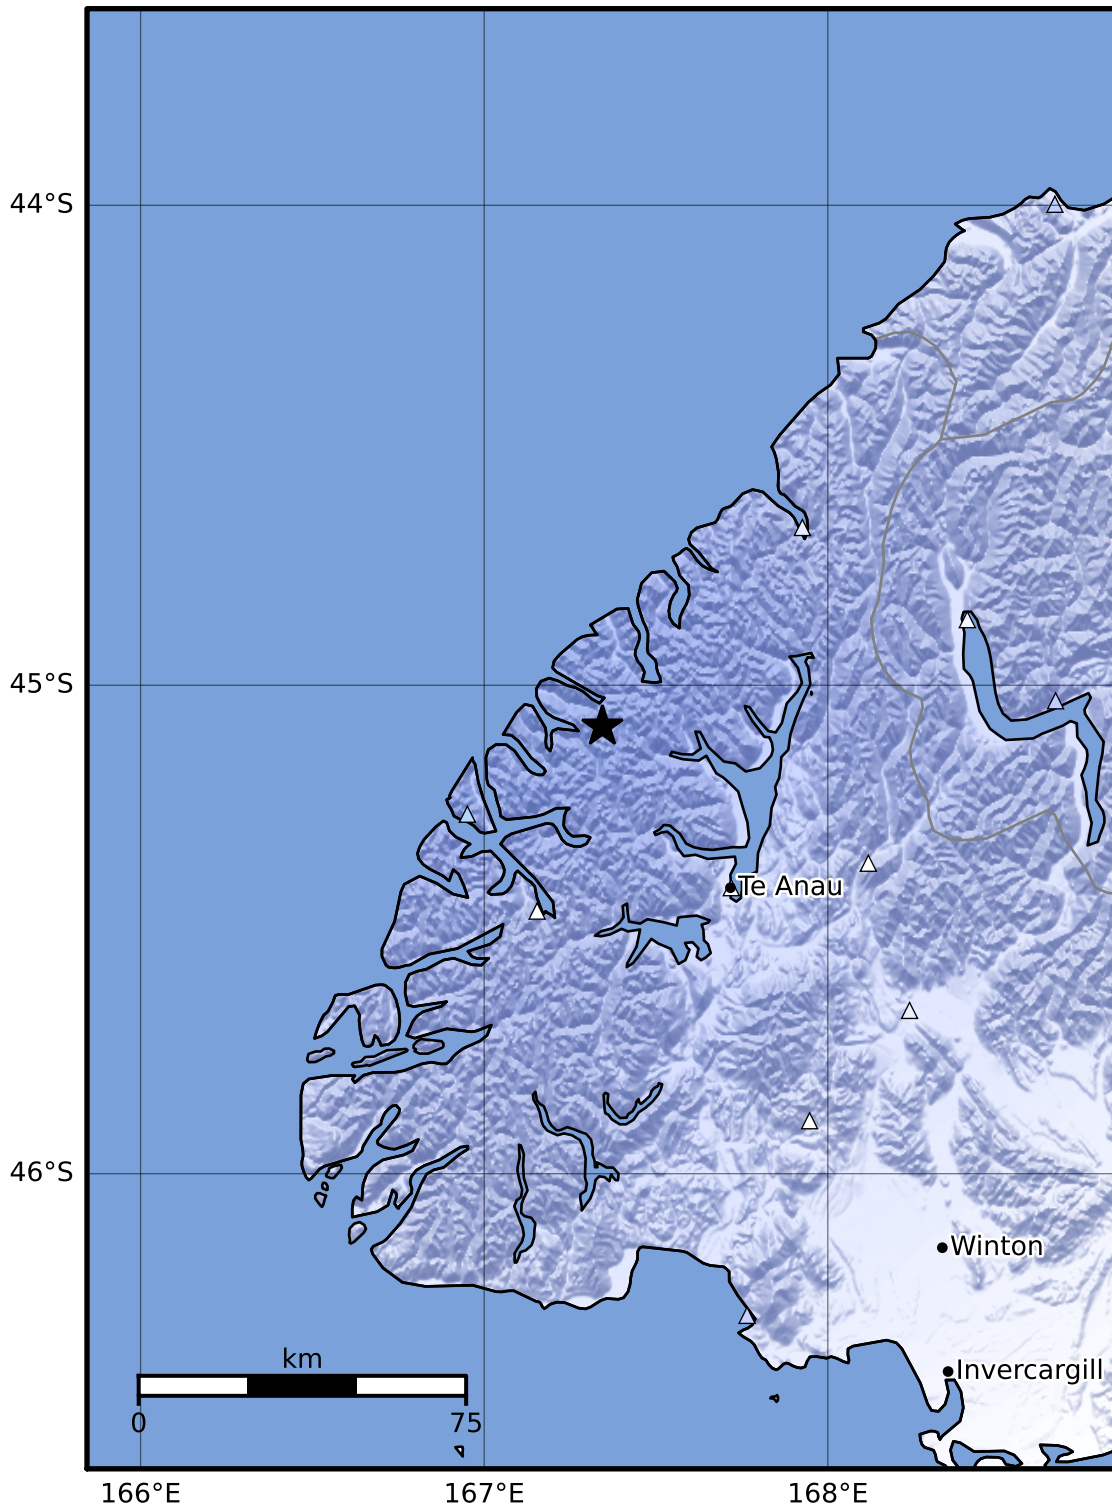

Macroseismic Intensity Map GNS Science

ShakeMap: Fiordland

May 18, 2023 18:27:25 UTC M3.5 S45.09 E167.34 Depth: 79.9km ID:2023p372348

SHAKING	Not felt	Weak	Light	Moderate	Strong	Very strong	Severe	Violent	Extreme
DAMAGE	None	None	None	Very light	Light	Moderate	Moderate/heavy	Heavy	Very heavy
PGA(%g)	<0.0464	0.29	1.63	5.16	12.5	22.4	40.2	72.2	>129
PGV(cm/s)	<0.0215	0.125	1.04	4.31	14.5	26.4	48.3	88.4	>162
INTENSITY	I	II-III	IV	V	VI	VII	VIII	IX	X+

Scale based on Moratalla et al.(2021) and Worden et al.(2012) Version 8: Processed 2023-05-18T21:38:13Z

△ Seismic Instrument ○ Reported Intensity

★ Epicenter