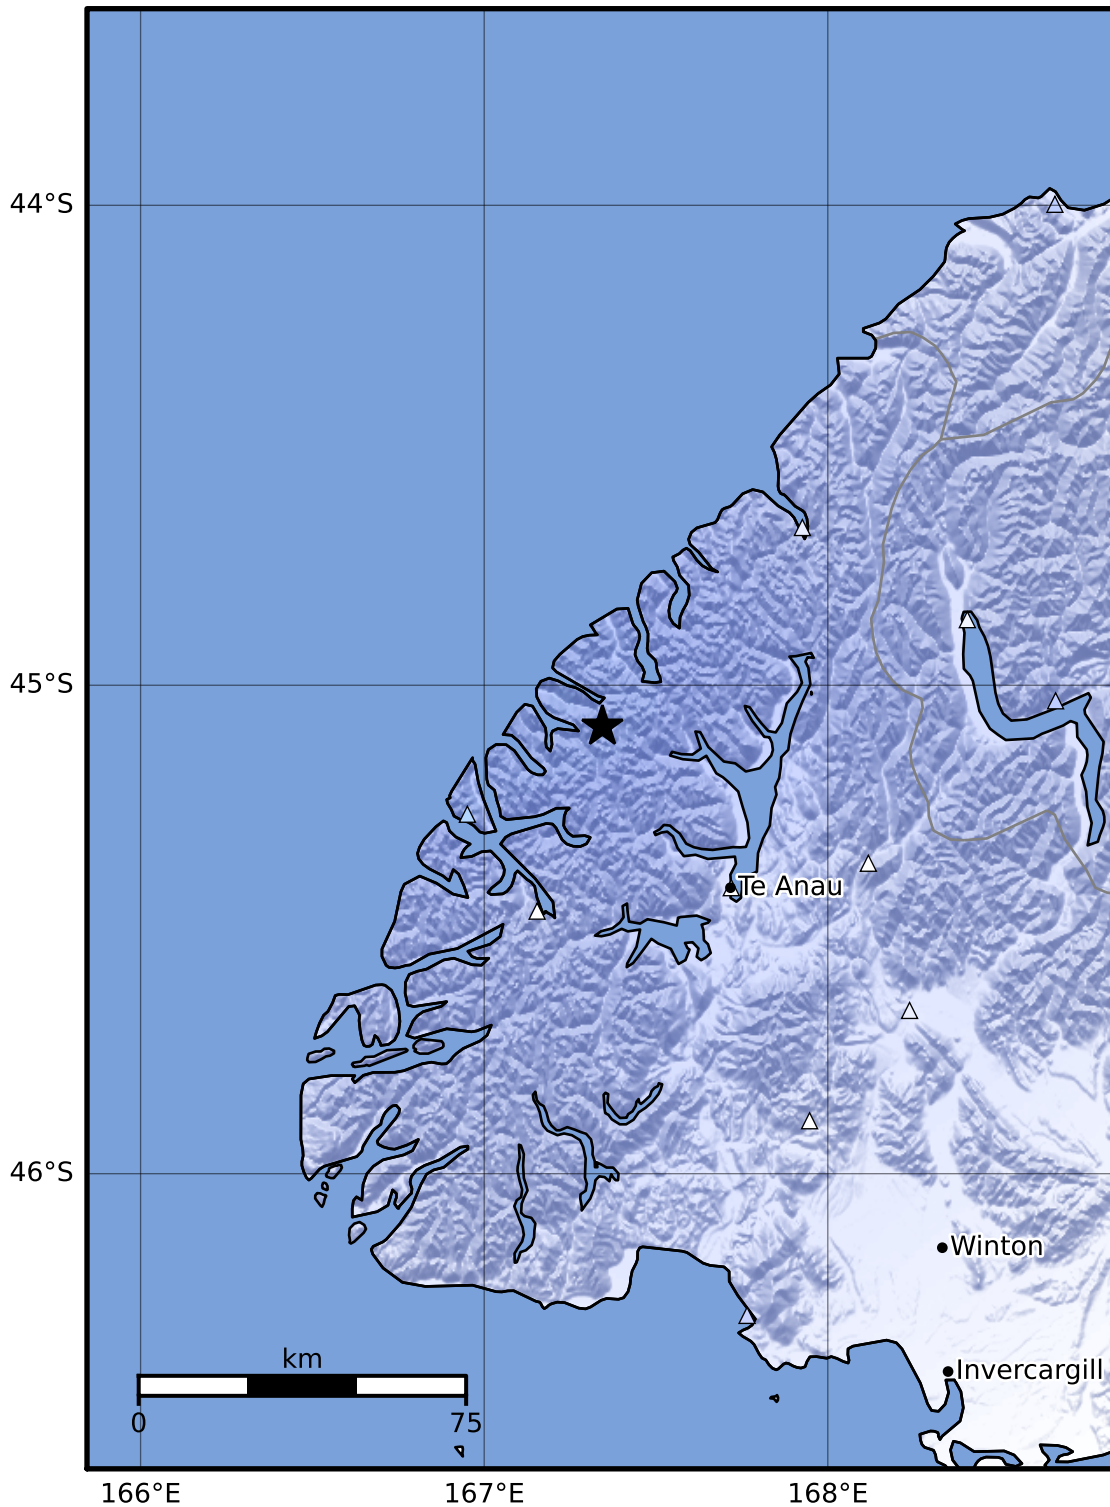

Macroseismic Intensity Map GNS Science

ShakeMap: Fiordland

May 18, 2023 18:27:25 UTC M3.5 S45.09 E167.34 Depth: 79.9km ID:2023p372348

SHAKING	Not felt	Weak	Light	Moderate	Strong	Very strong	Severe	Violent	Extreme
DAMAGE	None	None	None	Very light	Light	Moderate	Moderate/heavy	Heavy	Very heavy
PGA(%g)	<0.0464	0.29	1.63	5.16	12.5	22.4	40.2	72.2	>129
PGV(cm/s)	<0.0215	0.125	1.04	4.31	14.5	26.4	48.3	88.4	>162
INTENSITY	I	II-III	IV	V	VI	VII	VIII	IX	X+

Scale based on Moratalla et al.(2021) and Worden et al.(2012) Version 15: Processed 2023-05-19T00:28:11Z

△ Seismic Instrument ○ Reported Intensity

★ Epicenter