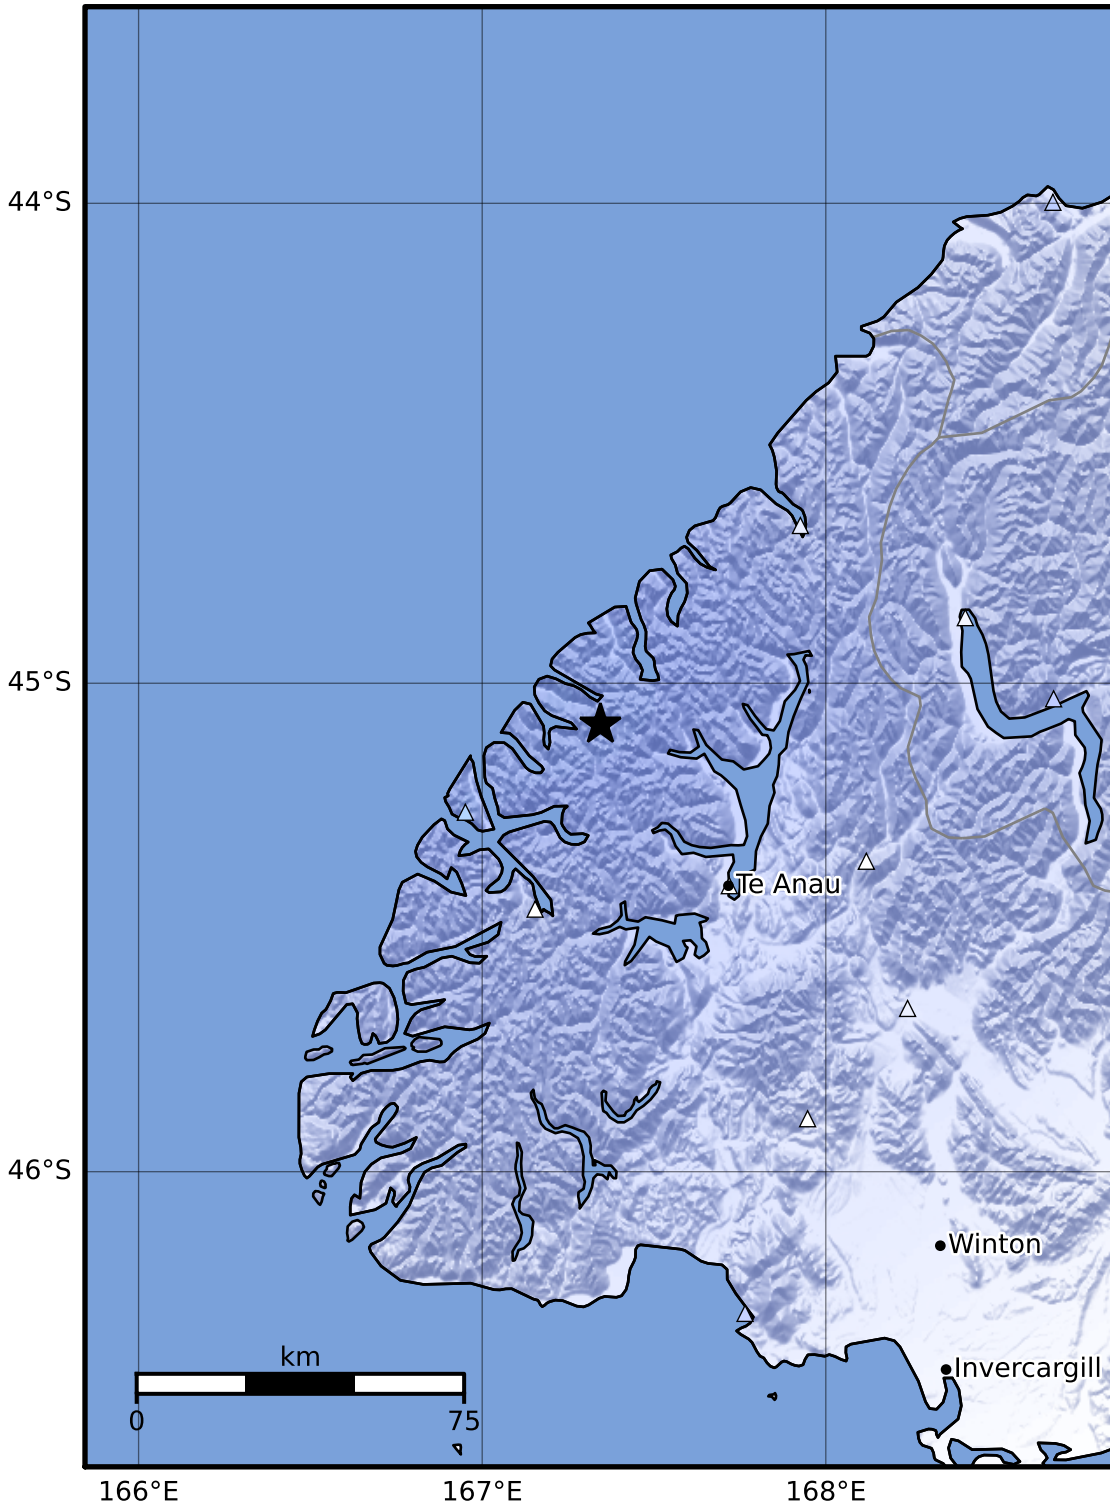

Macroseismic Intensity Map GNS Science

ShakeMap: Fiordland

May 18, 2023 18:27:25 UTC M3.5 S45.09 E167.34 Depth: 79.9km ID:2023p372348

SHAKING	Not felt	Weak	Light	Moderate	Strong	Very strong	Severe	Violent	Extreme
DAMAGE	None	None	None	Very light	Light	Moderate	Moderate/heavy	Heavy	Very heavy
PGA(%g)	<0.0464	0.29	1.63	5.16	12.5	22.4	40.2	72.2	>129
PGV(cm/s)	<0.0215	0.125	1.04	4.31	14.5	26.4	48.3	88.4	>162
INTENSITY	I	II-III	IV	V	VI	VII	VIII	IX	X+

Scale based on Moratalla et al.(2021) and Worden et al.(2012) Version 16: Processed 2023-05-19T18:28:14Z

△ Seismic Instrument ○ Reported Intensity

★ Epicenter