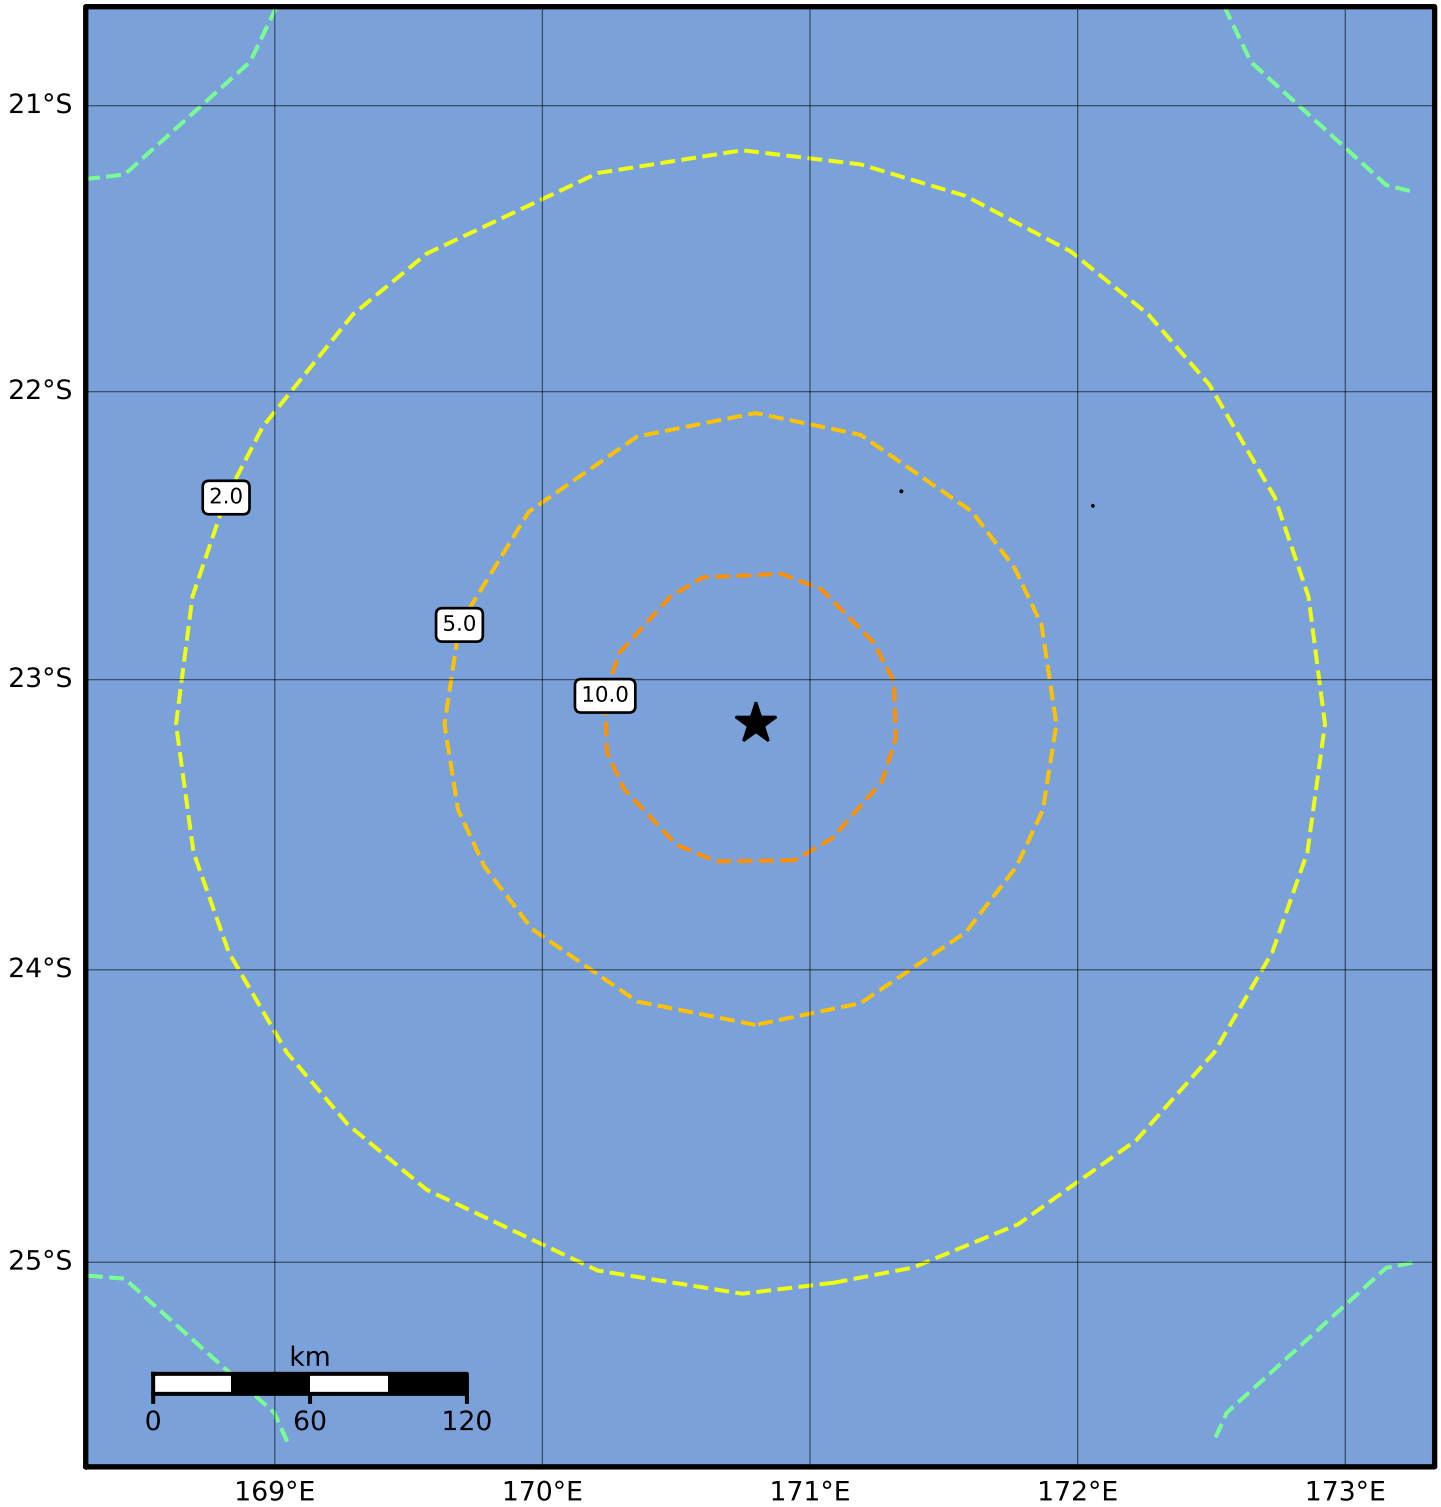

3.0 Second Peak Spectral Acceleration Map GNS Science
 ShakeMap: Southeast of Loyalty Islands
 May 19, 2023 02:57:06 UTC M8.0 S23.15 E170.80 Depth: 33.0km ID:2023p373311

Scale based on Moratalla et al.(2021) and Worden et al.(2012) Version 6: Processed 2023-05-19T03:27:25Z

△ Seismic Instrument ○ Reported Intensity ★ Epicenter