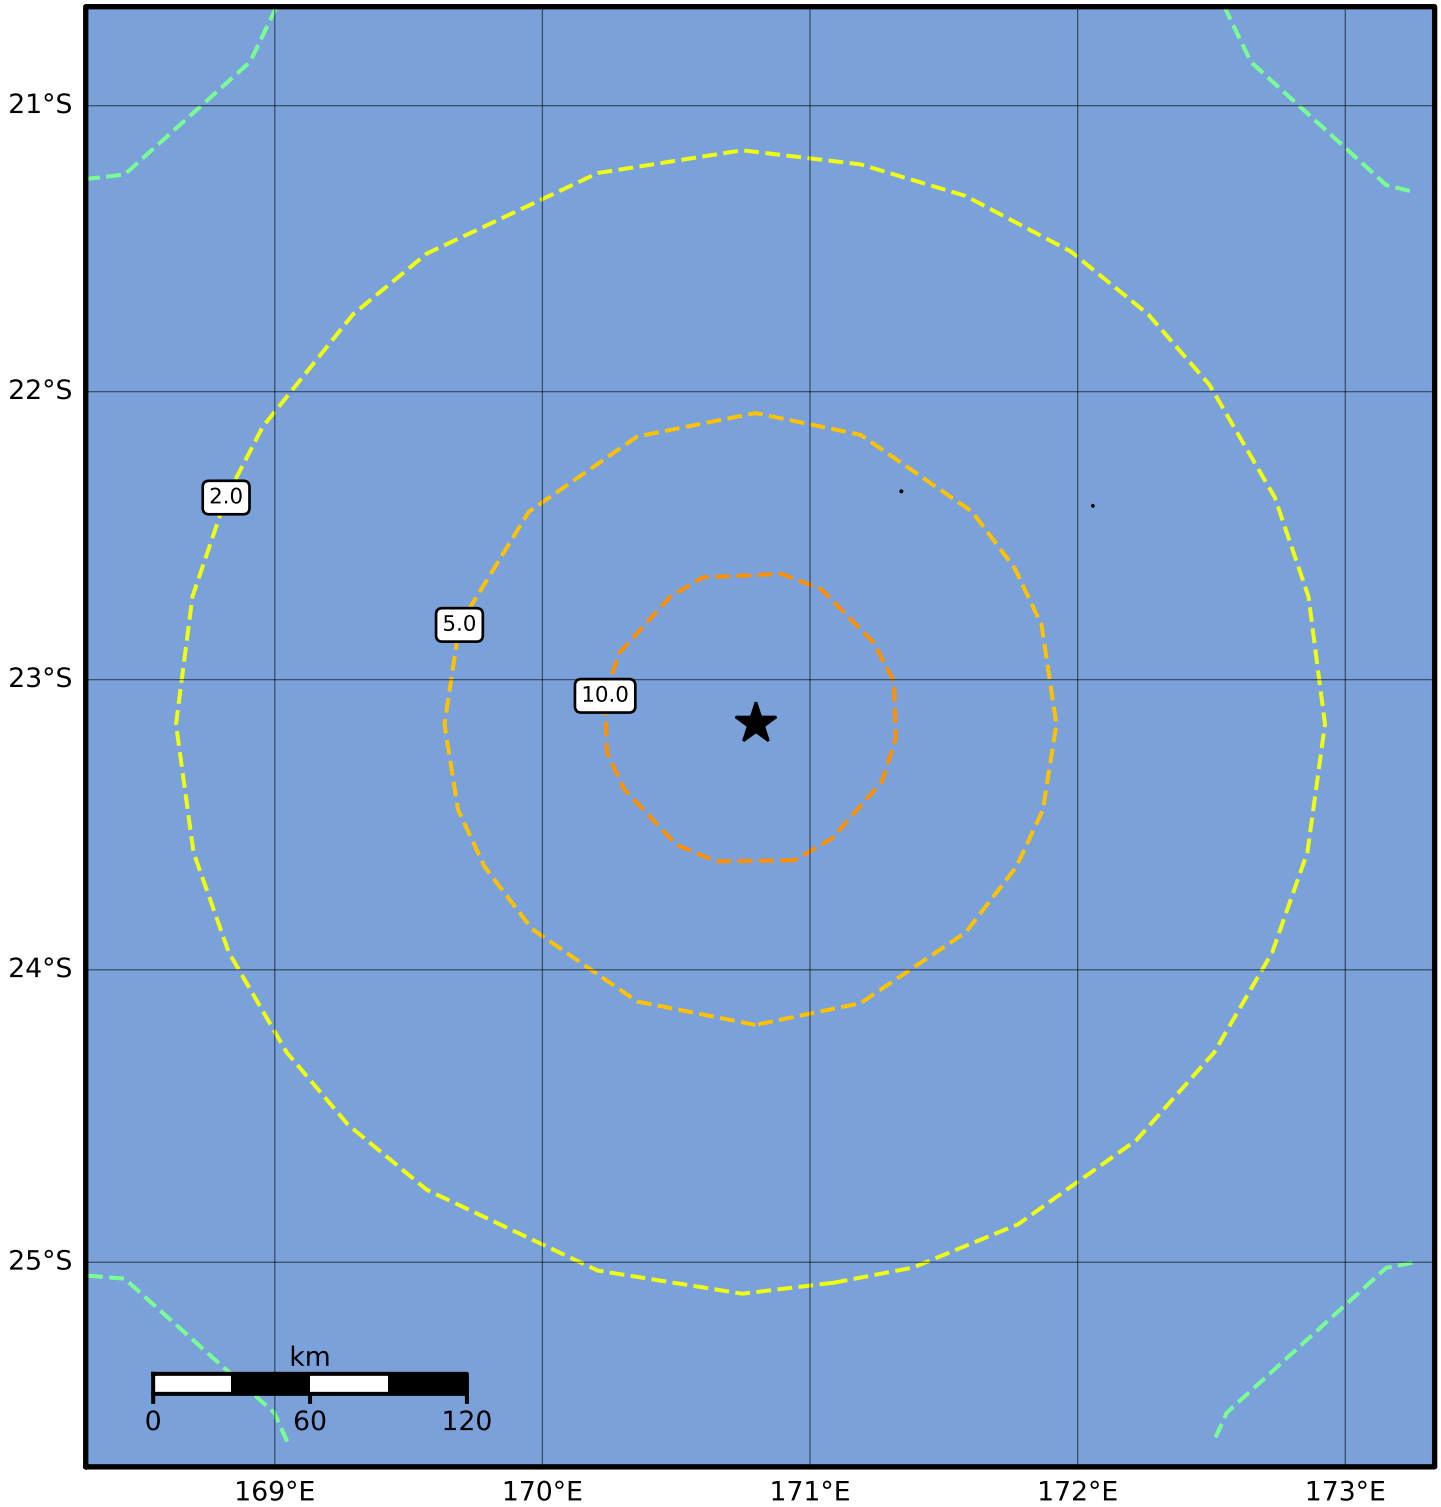

3.0 Second Peak Spectral Acceleration Map GNS Science
 ShakeMap: Southeast of Loyalty Islands
 May 19, 2023 02:57:06 UTC M8.0 S23.15 E170.80 Depth: 33.0km ID:2023p373311

Scale based on Moratalla et al.(2021) and Worden et al.(2012) Version 10: Processed 2023-05-19T06:00:52Z

△ Seismic Instrument ○ Reported Intensity ★ Epicenter