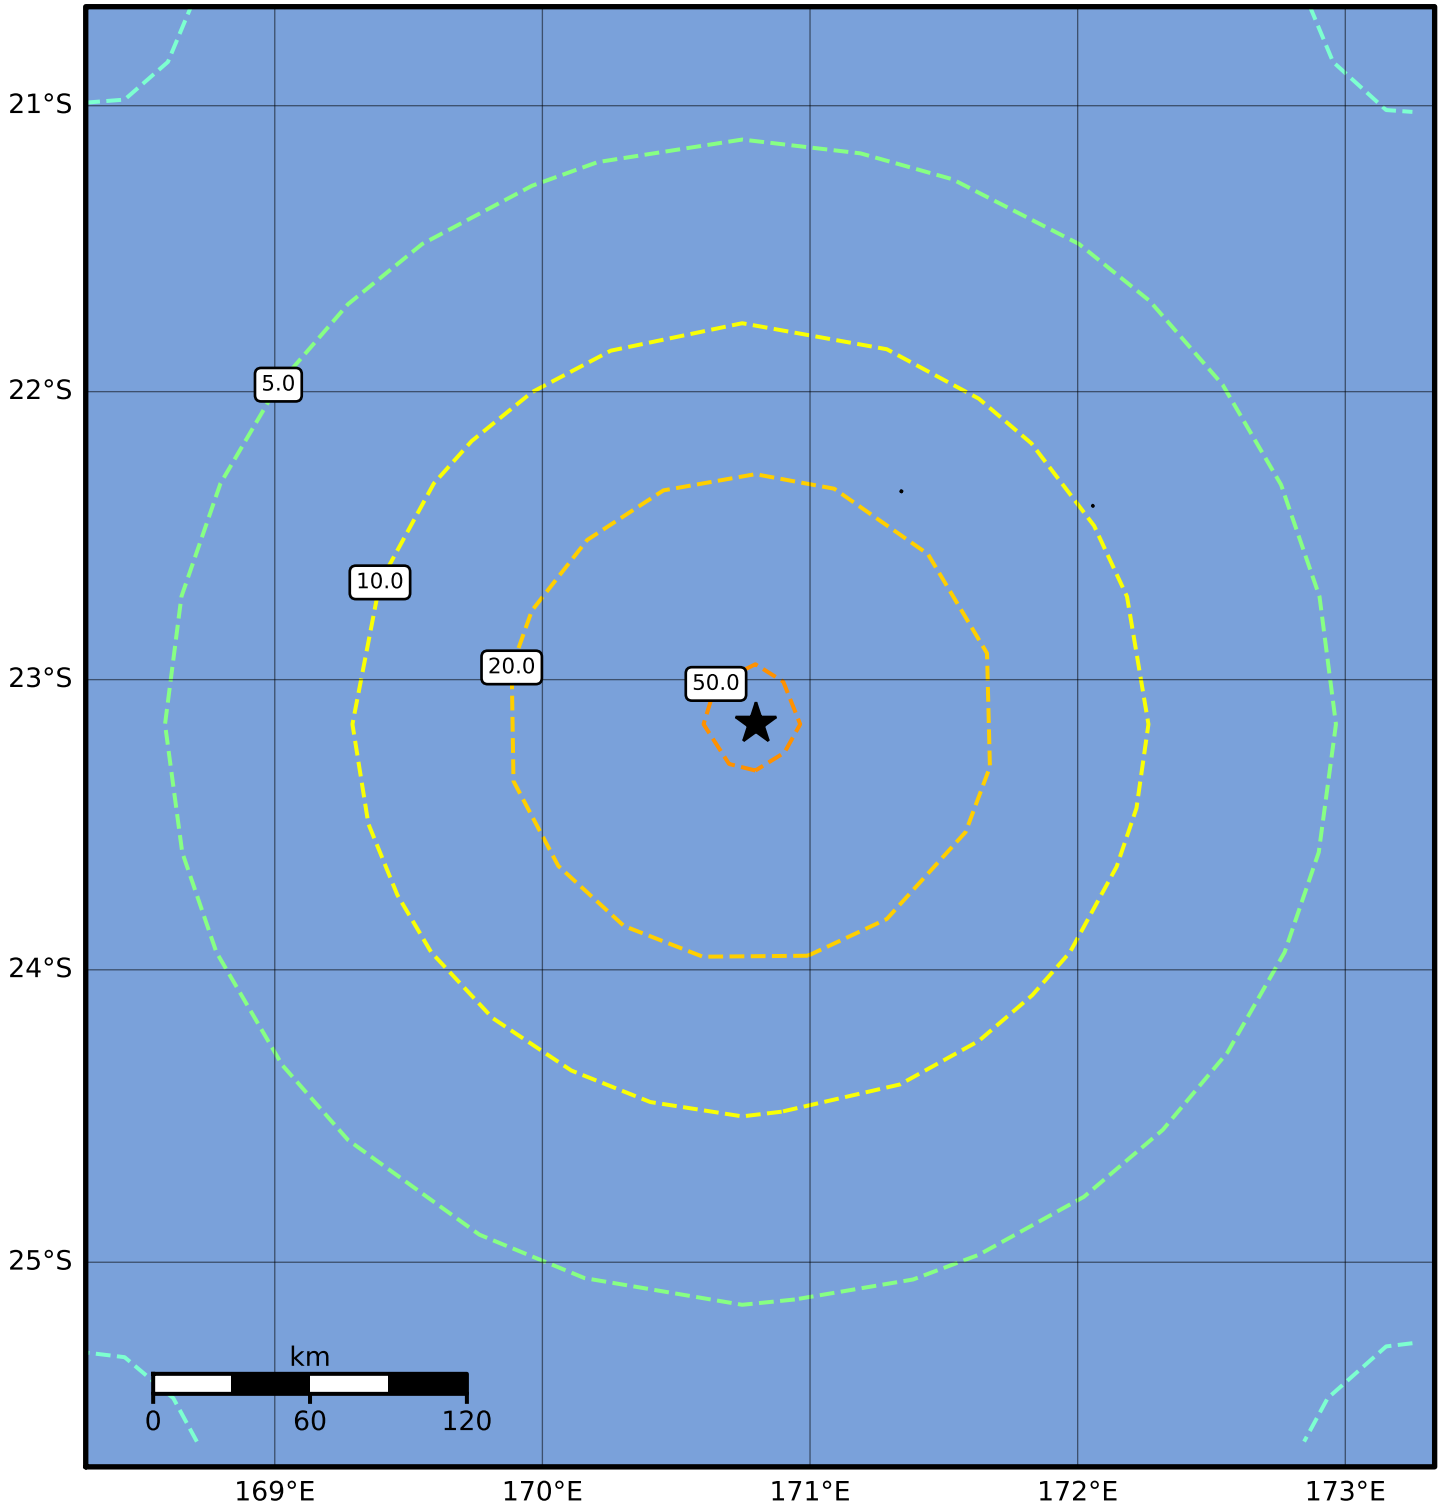

1.0 Second Peak Spectral Acceleration Map GNS Science  
 ShakeMap: Southeast of Loyalty Islands  
 May 19, 2023 02:57:06 UTC M8.0 S23.15 E170.80 Depth: 33.0km ID:2023p373311

<b>SA(1.0) (%g)</b>	<b>0.1</b>	<b>0.2</b>	<b>0.5</b>	<b>1</b>	<b>2</b>	<b>5</b>	<b>10</b>	<b>20</b>	<b>50</b>	<b>100</b>	<b>200</b>
---------------------	------------	------------	------------	----------	----------	----------	-----------	-----------	-----------	------------	------------

Scale based on Moratalla et al.(2021) and Worden et al.(2012) Version 13: Processed 2023-05-20T03:00:51Z

△ Seismic Instrument    ○ Reported Intensity    ★ Epicenter