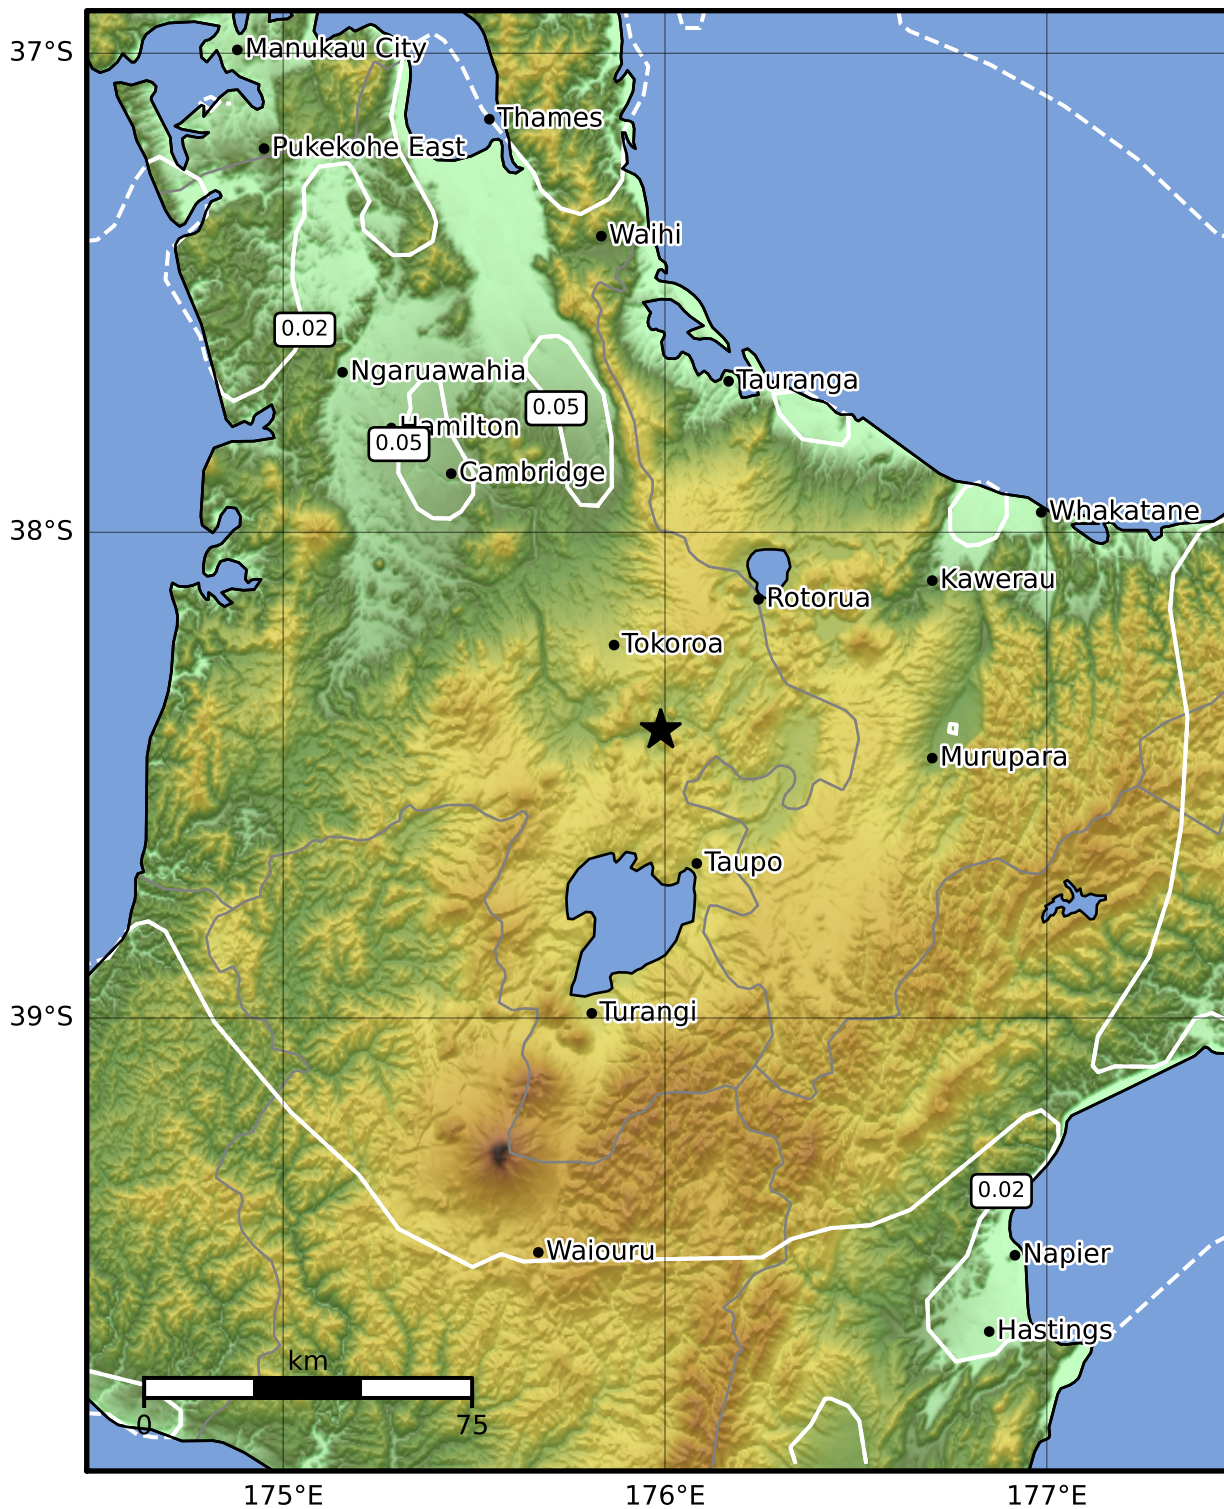

0.3 Second Peak Spectral Acceleration Map GNS Science

ShakeMap: Taupo

May 23, 2023 10:28:58 UTC M3.3 S38.41 E175.99 Depth: 170.0km ID:2023p384963

Scale based on Moratalla et al.(2021) and Worden et al.(2012) Version 1: Processed 2023-05-23T10:34:07Z

△ Seismic Instrument ○ Reported Intensity ★ Epicenter

Te Whakaahuatanga Tere o ngā Rū Whenua me ngā Parawhenua
R-CET Rapid Characterisation of Earthquakes and Tsunamis
 A GNS Science Led Research Programme