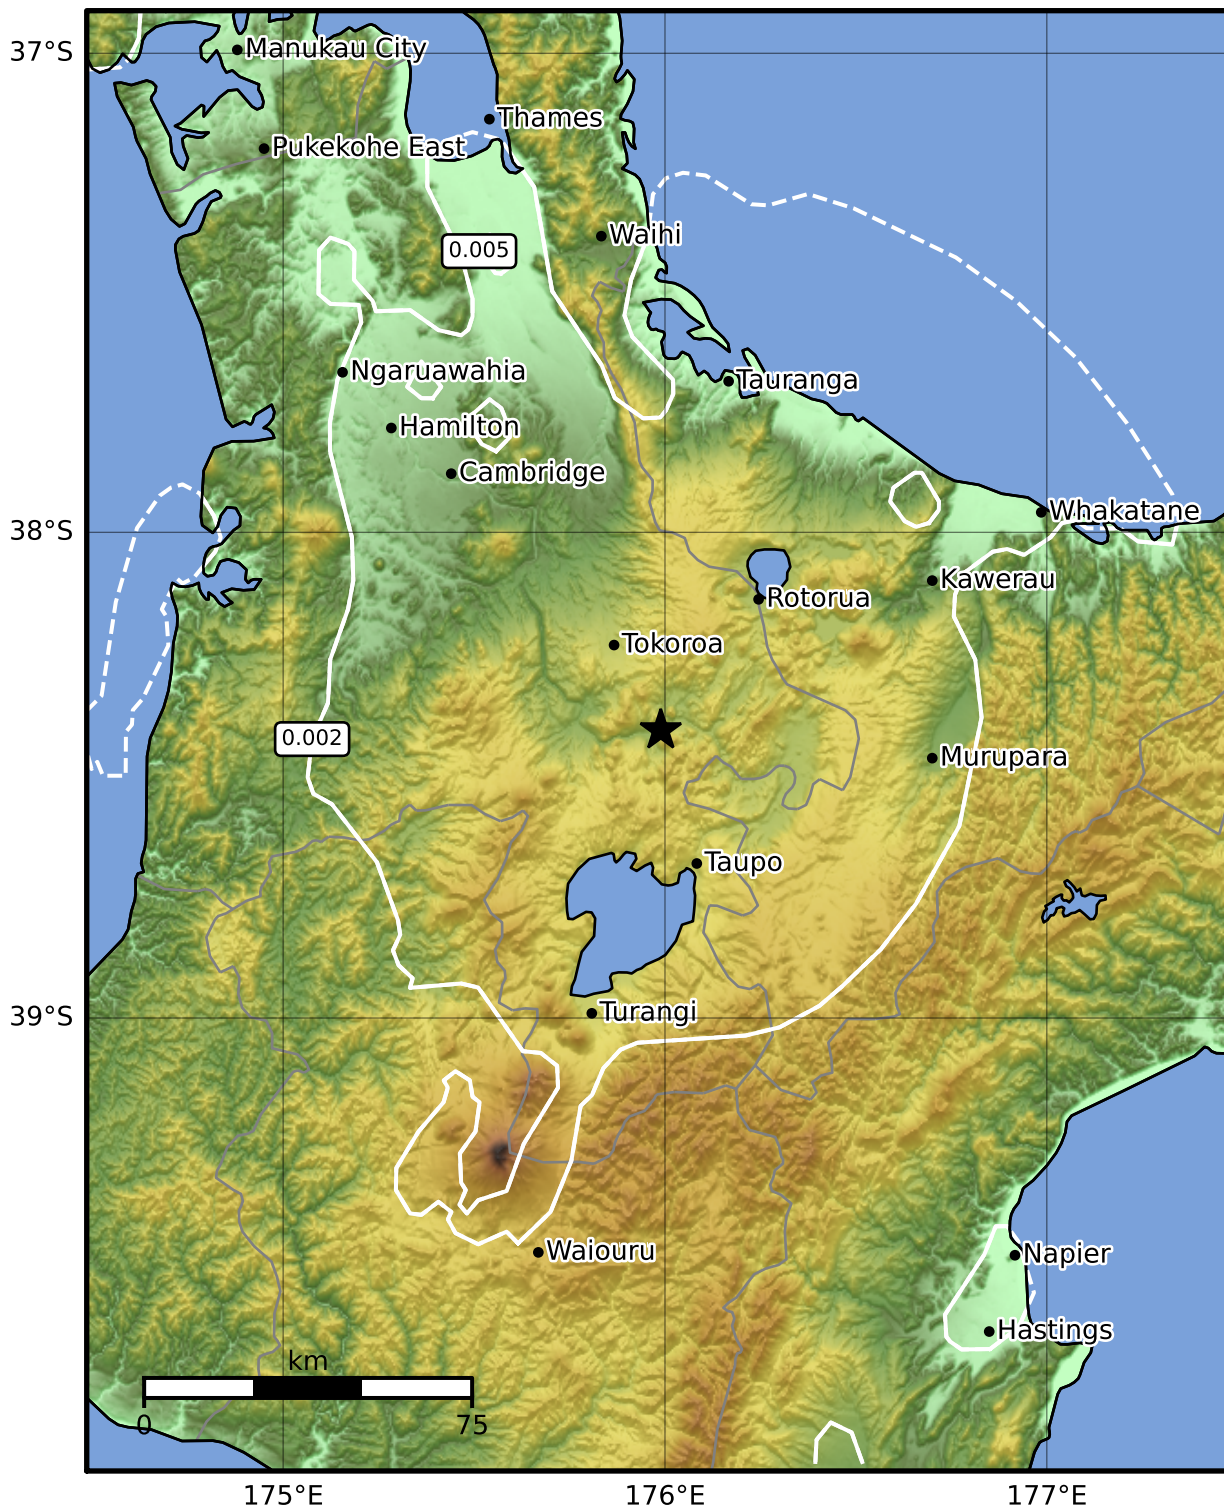

1.0 Second Peak Spectral Acceleration Map GNS Science

ShakeMap: Taupo

May 23, 2023 10:28:58 UTC M3.3 S38.41 E175.99 Depth: 170.0km ID:2023p384963

SA(1.0) (%g)	0.1	0.2	0.5	1	2	5	10	20	50	100	200
---------------------	------------	------------	------------	----------	----------	----------	-----------	-----------	-----------	------------	------------

Scale based on Moratalla et al.(2021) and Worden et al.(2012) Version 1: Processed 2023-05-23T10:34:07Z

△ Seismic Instrument ○ Reported Intensity ★ Epicenter