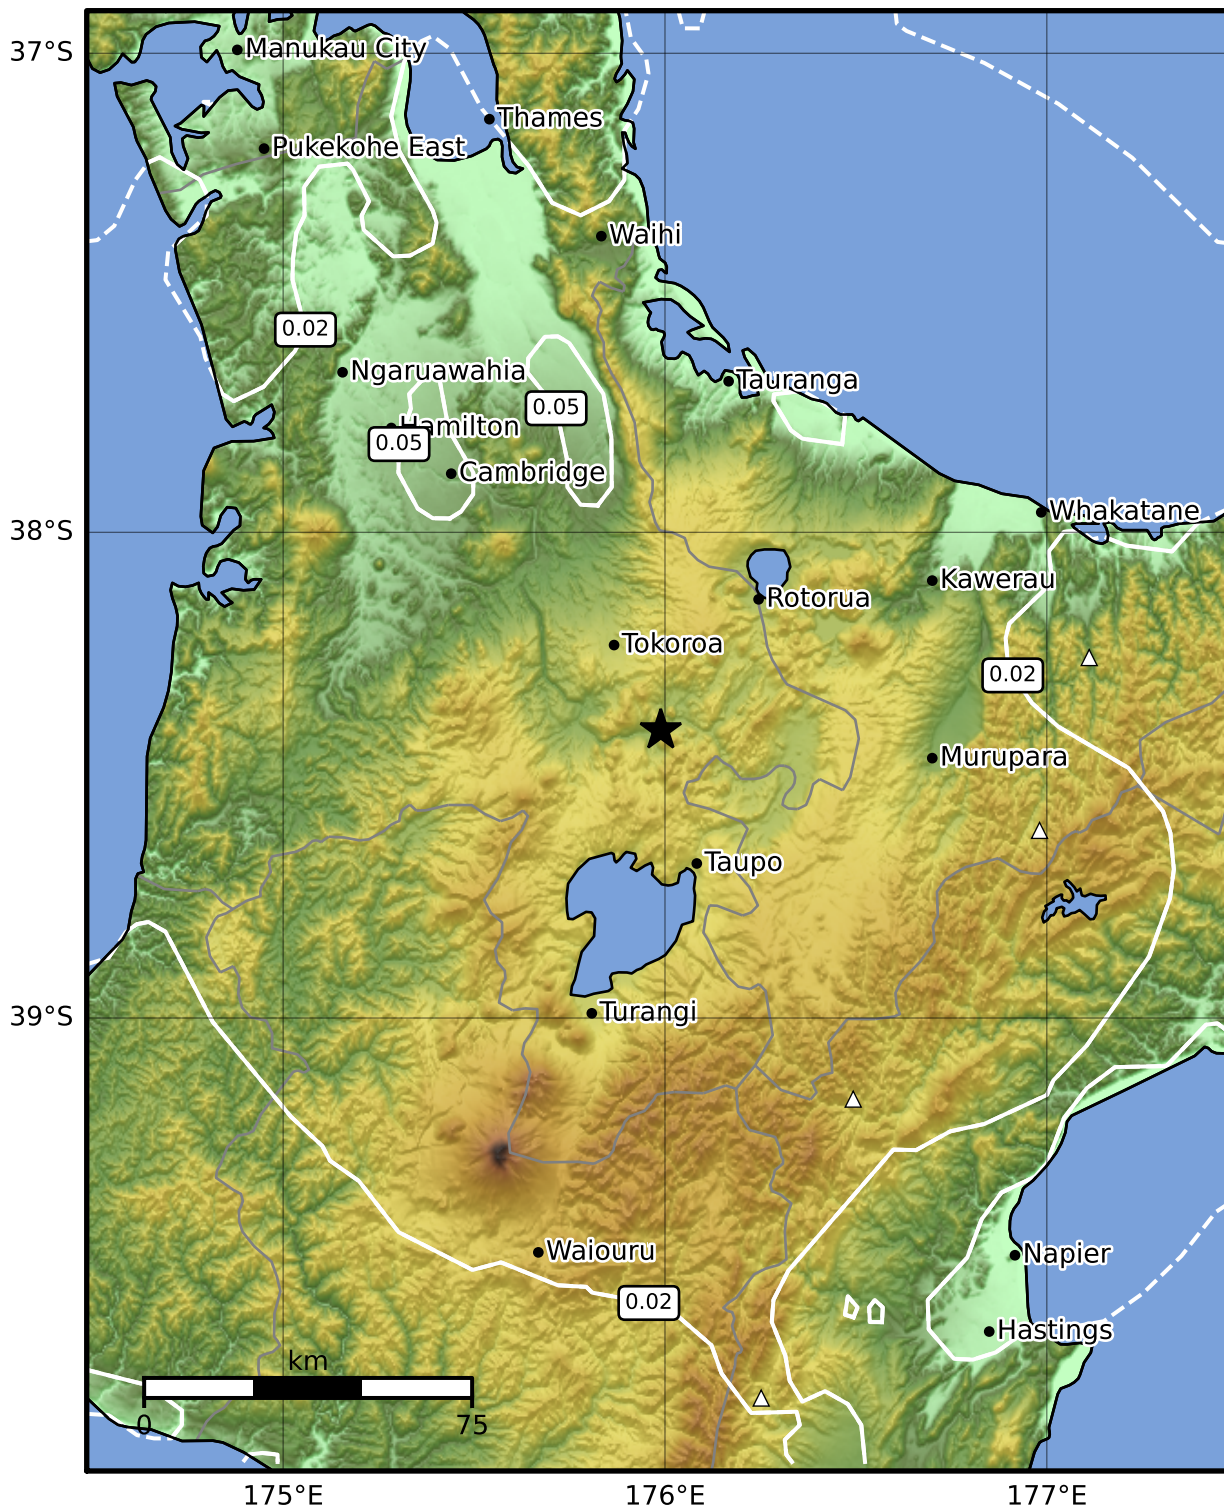

0.3 Second Peak Spectral Acceleration Map GNS Science

ShakeMap: Taupo

May 23, 2023 10:28:58 UTC M3.3 S38.41 E175.99 Depth: 170.0km ID:2023p384963

SA(0.3) (%g)	0.1	0.2	0.5	1	2	5	10	20	50	100	200
---------------------	------------	------------	------------	----------	----------	----------	-----------	-----------	-----------	------------	------------

Scale based on Moratalla et al.(2021) and Worden et al.(2012) Version 2: Processed 2023-05-23T10:39:34Z

△ Seismic Instrument ○ Reported Intensity ★ Epicenter