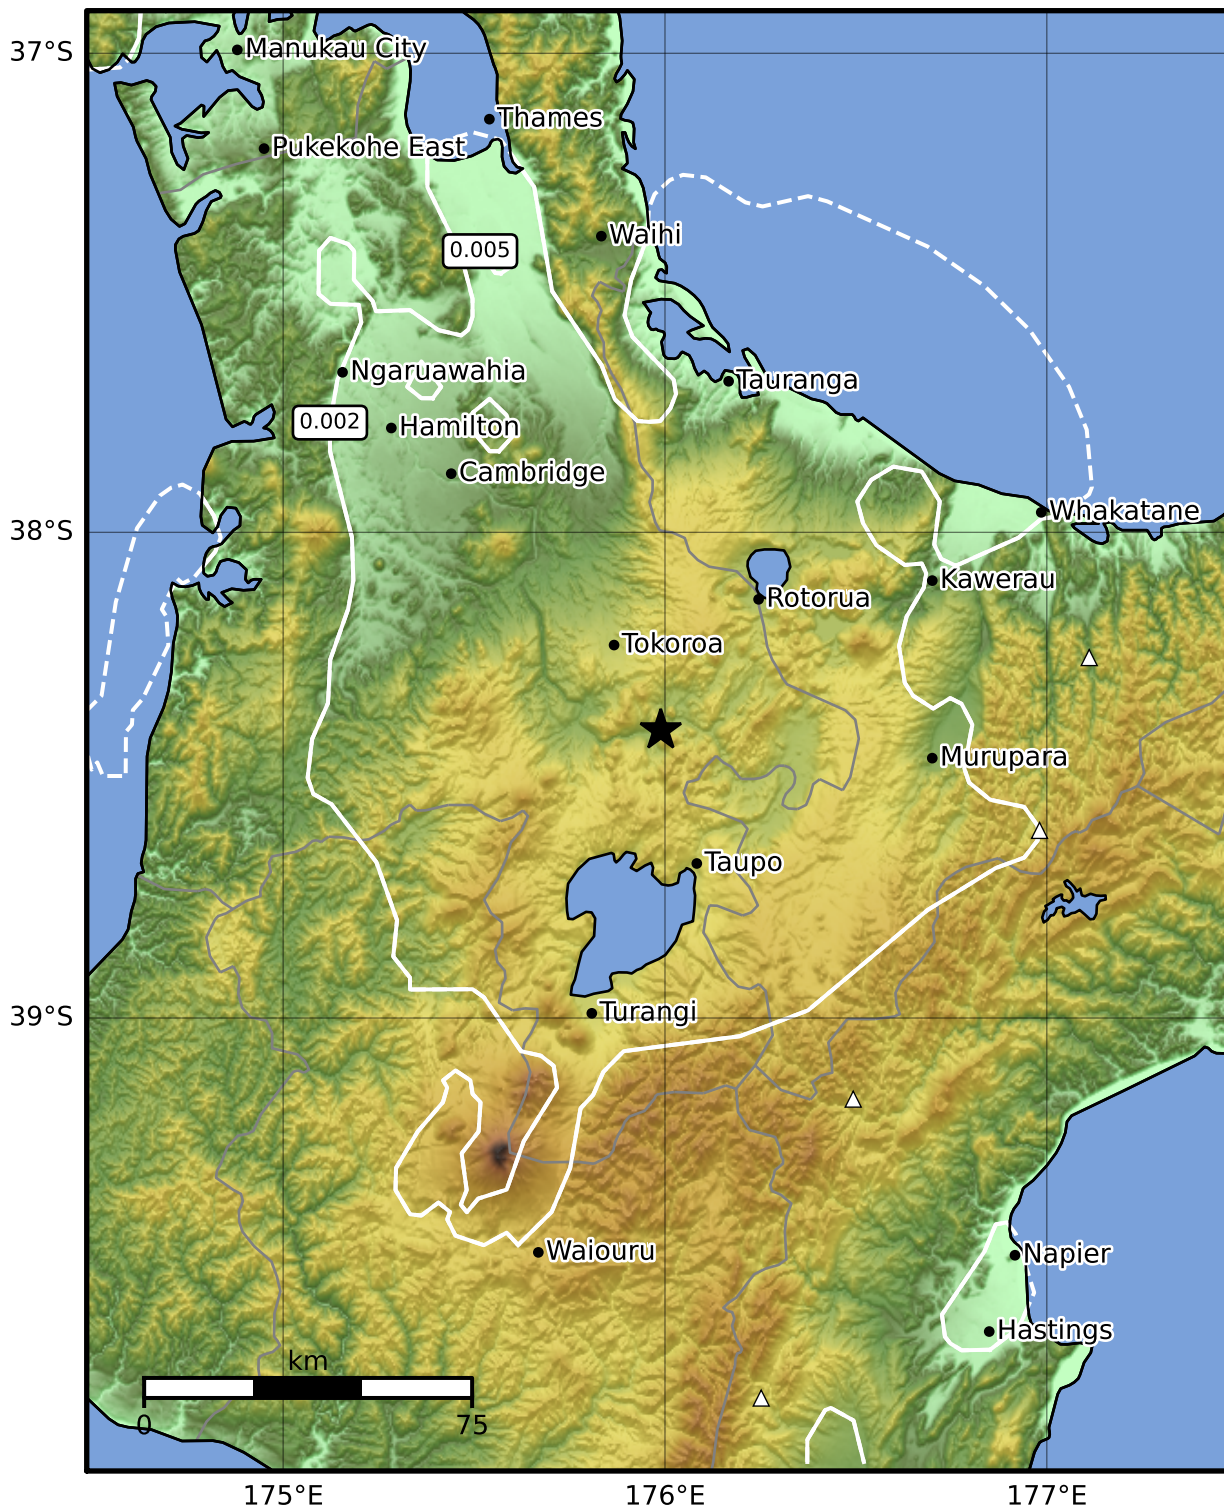

1.0 Second Peak Spectral Acceleration Map GNS Science

ShakeMap: Taupo

May 23, 2023 10:28:58 UTC M3.3 S38.41 E175.99 Depth: 170.0km ID:2023p384963

SA(1.0) (%g)	0.1	0.2	0.5	1	2	5	10	20	50	100	200
--------------	-----	-----	-----	---	---	---	----	----	----	-----	-----

Scale based on Moratalla et al.(2021) and Worden et al.(2012) Version 2: Processed 2023-05-23T10:39:34Z

△ Seismic Instrument ○ Reported Intensity ★ Epicenter