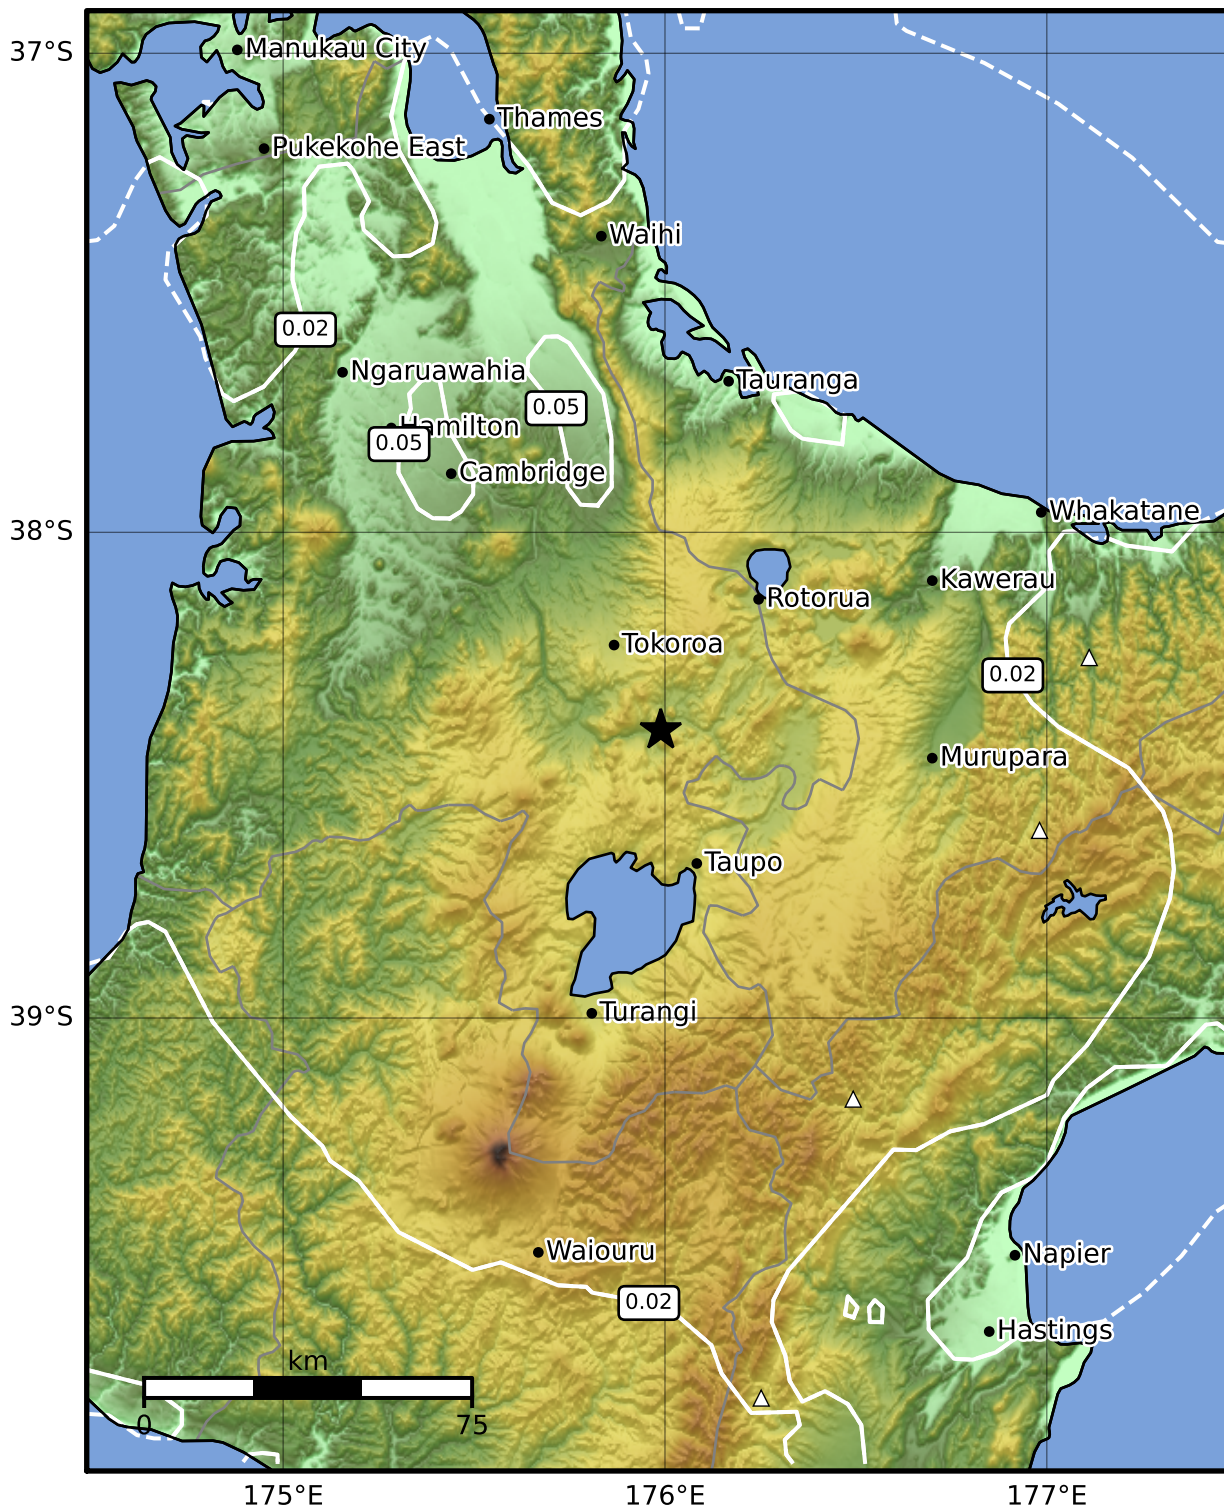

0.3 Second Peak Spectral Acceleration Map GNS Science

ShakeMap: Taupo

May 23, 2023 10:28:58 UTC M3.3 S38.41 E175.99 Depth: 170.0km ID:2023p384963

SA(0.3) (%g)	0.1	0.2	0.5	1	2	5	10	20	50	100	200
---------------------	------------	------------	------------	----------	----------	----------	-----------	-----------	-----------	------------	------------

Scale based on Moratalla et al.(2021) and Worden et al.(2012) Version 3: Processed 2023-05-23T10:45:34Z

△ Seismic Instrument ○ Reported Intensity ★ Epicenter

Te Whakaahuatanga Tere o ngā Rū Whenua me ngā Parawhenua
R-CET Rapid Characterisation of Earthquakes and Tsunamis
 A GNS Science Led Research Programme