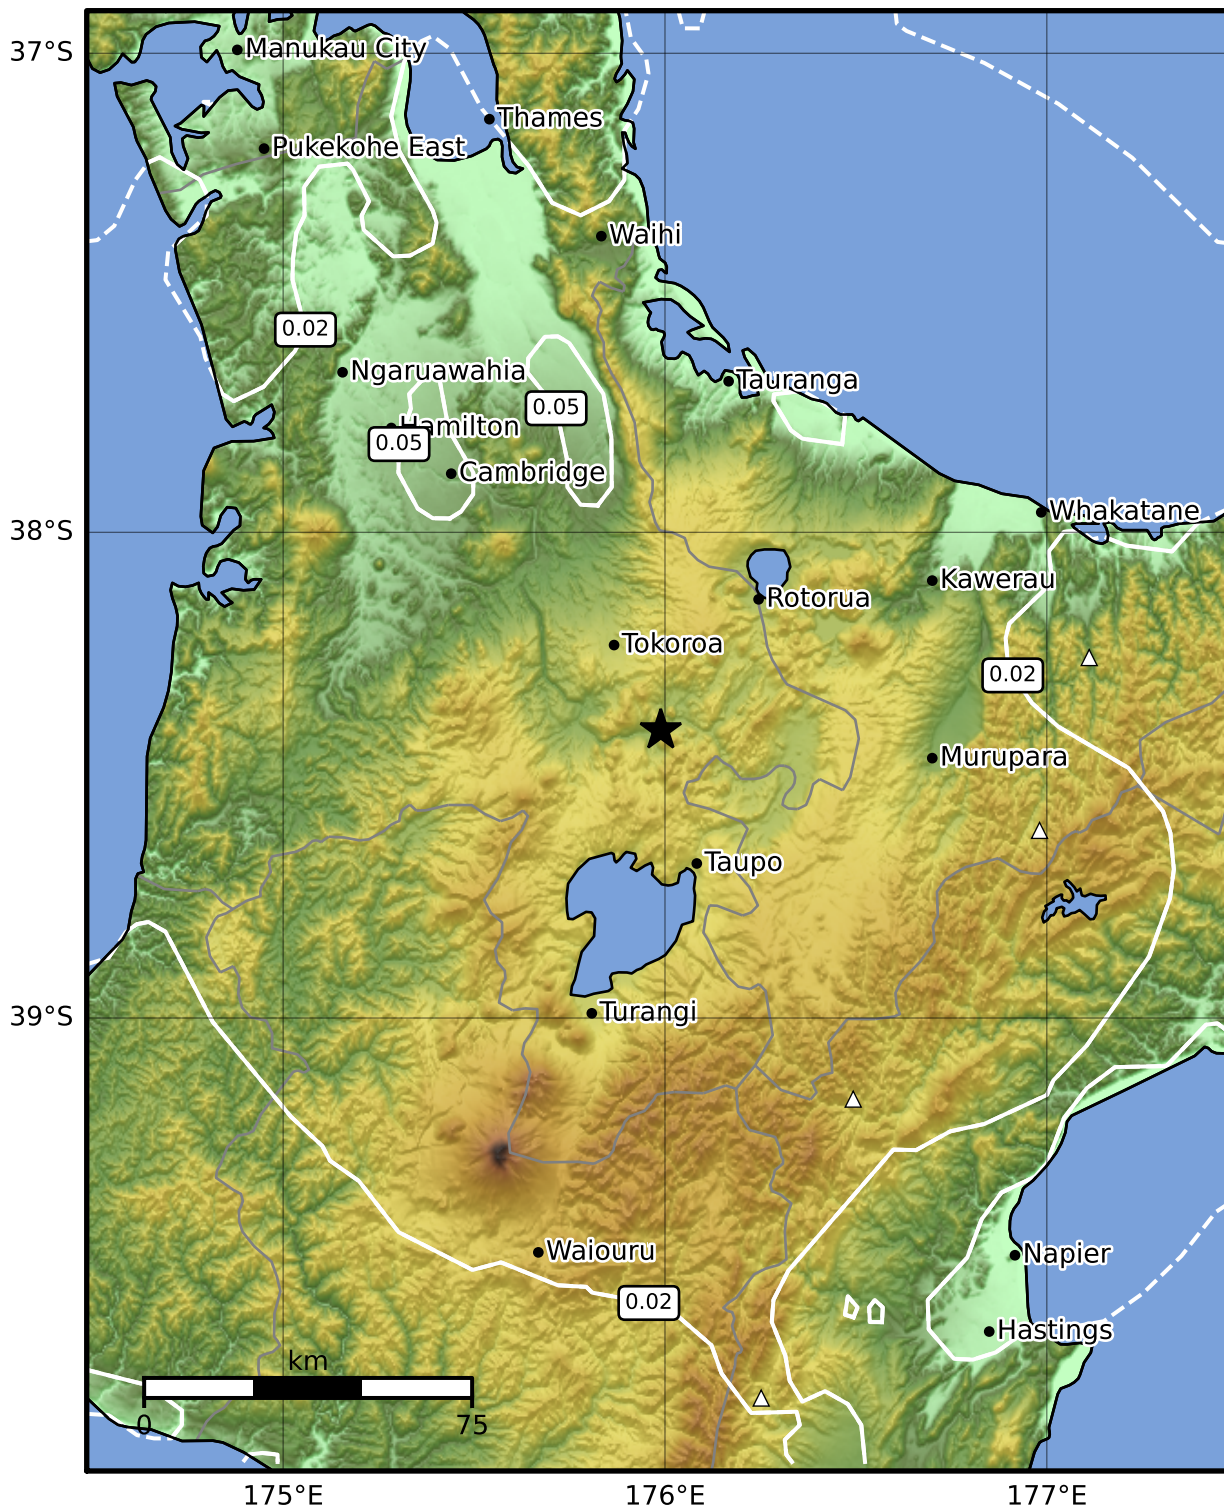

0.3 Second Peak Spectral Acceleration Map GNS Science

ShakeMap: Taupo

May 23, 2023 10:28:58 UTC M3.3 S38.41 E175.99 Depth: 170.0km ID:2023p384963

SA(0.3) (%g)	0.1	0.2	0.5	1	2	5	10	20	50	100	200
---------------------	------------	------------	------------	----------	----------	----------	-----------	-----------	-----------	------------	------------

Scale based on Moratalla et al.(2021) and Worden et al.(2012) Version 4: Processed 2023-05-23T10:52:34Z

△ Seismic Instrument ○ Reported Intensity ★ Epicenter