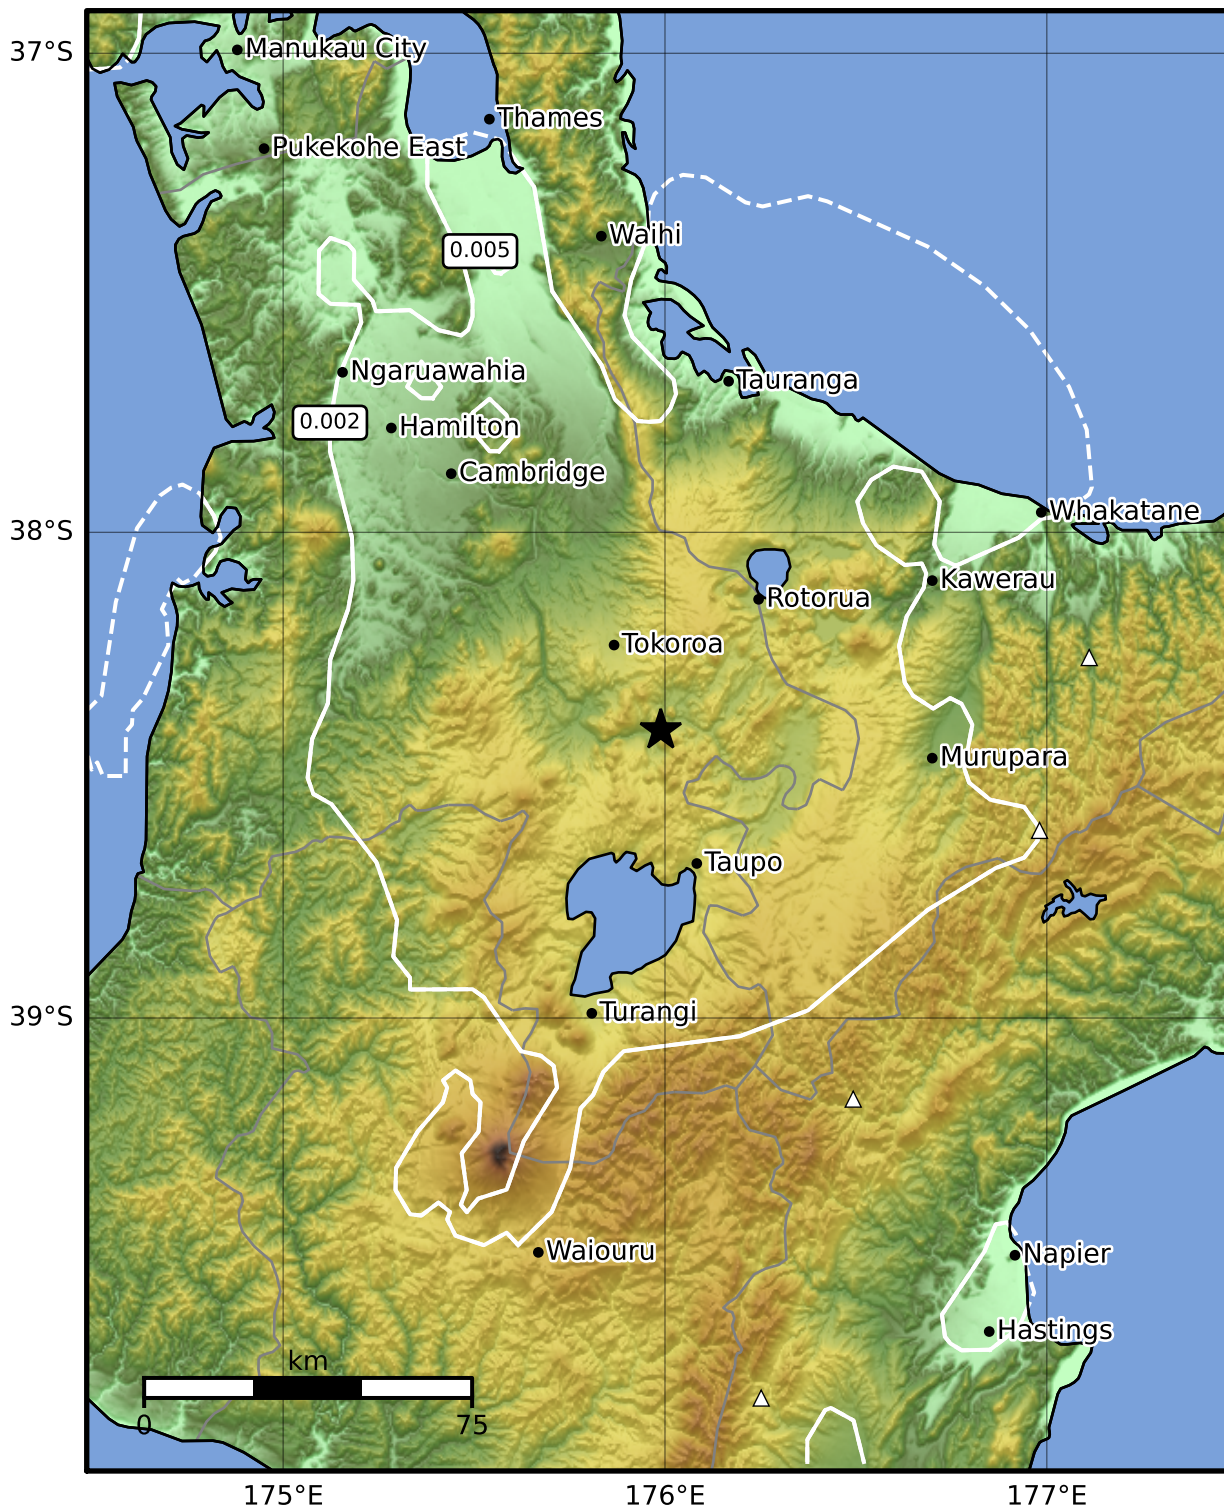

1.0 Second Peak Spectral Acceleration Map GNS Science

ShakeMap: Taupo

May 23, 2023 10:28:58 UTC M3.3 S38.41 E175.99 Depth: 170.0km ID:2023p384963

SA(1.0) (%g)	0.1	0.2	0.5	1	2	5	10	20	50	100	200
---------------------	------------	------------	------------	----------	----------	----------	-----------	-----------	-----------	------------	------------

Scale based on Moratalla et al.(2021) and Worden et al.(2012) Version 4: Processed 2023-05-23T10:52:34Z

△ Seismic Instrument ○ Reported Intensity ★ Epicenter