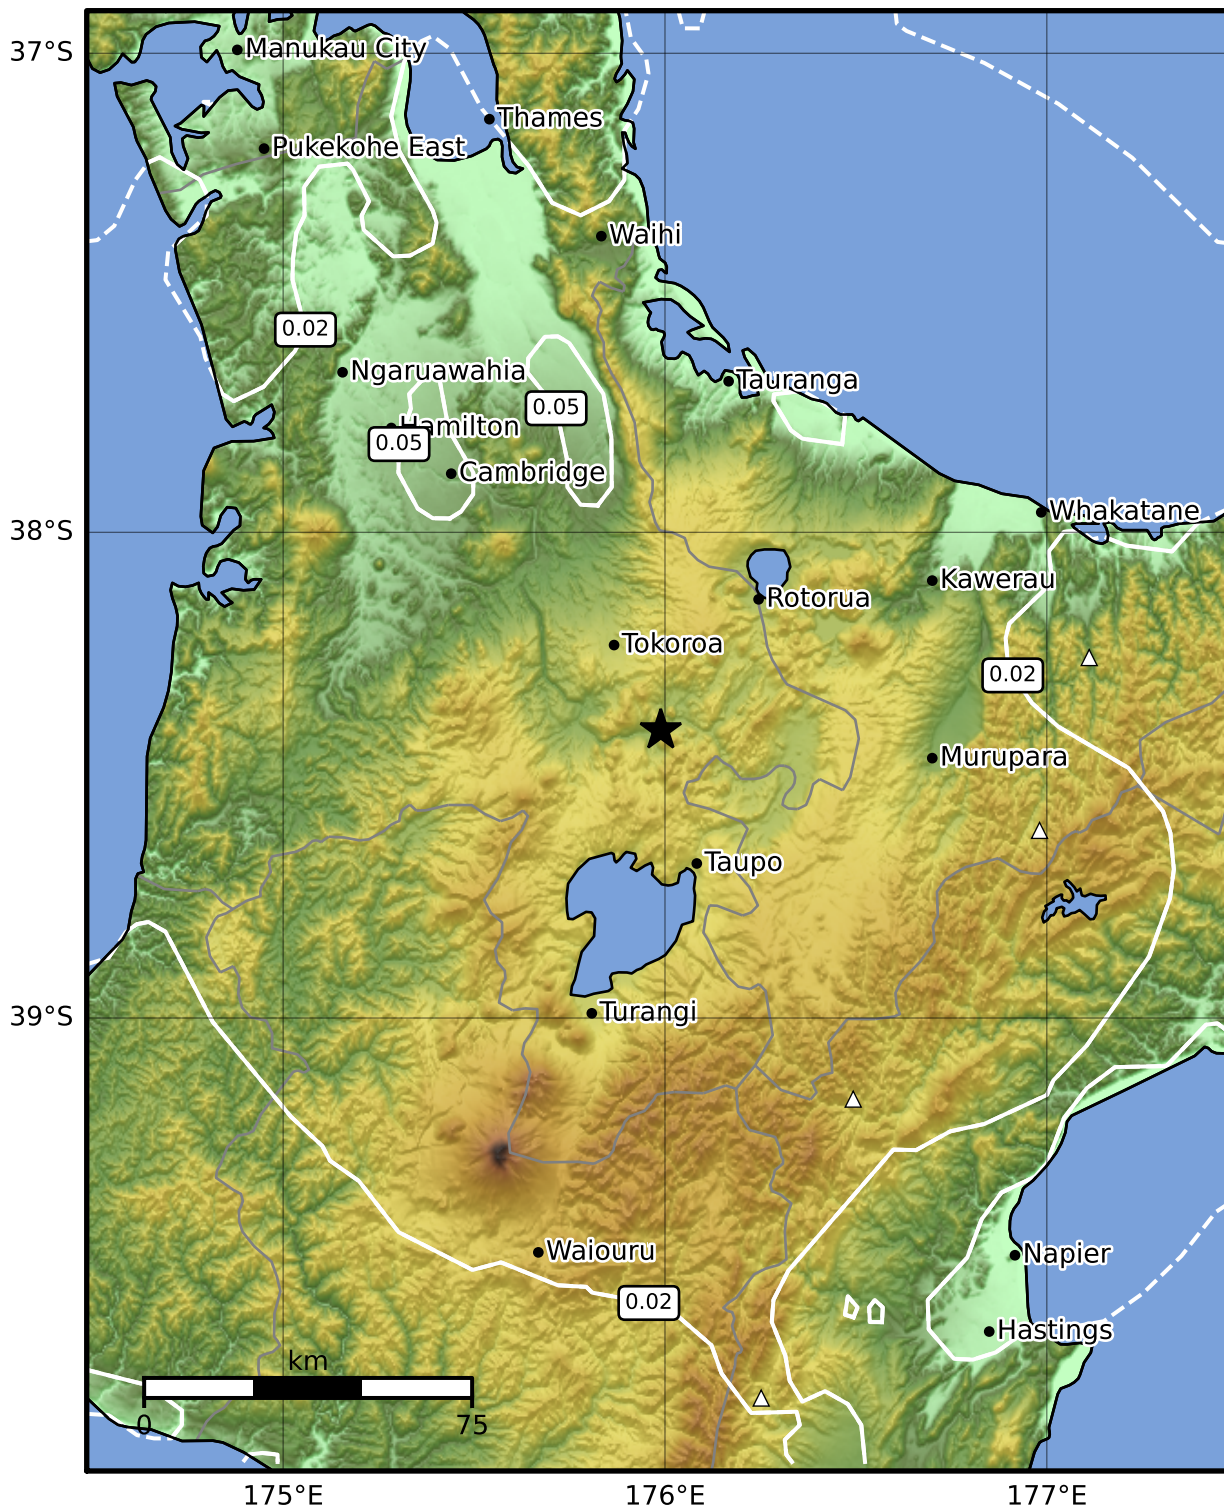

0.3 Second Peak Spectral Acceleration Map GNS Science

ShakeMap: Taupo

May 23, 2023 10:28:58 UTC M3.3 S38.41 E175.99 Depth: 170.0km ID:2023p384963

SA(0.3) (%g)	0.1	0.2	0.5	1	2	5	10	20	50	100	200
---------------------	------------	------------	------------	----------	----------	----------	-----------	-----------	-----------	------------	------------

Scale based on Moratalla et al.(2021) and Worden et al.(2012) Version 5: Processed 2023-05-23T10:59:54Z

△ Seismic Instrument ○ Reported Intensity ★ Epicenter