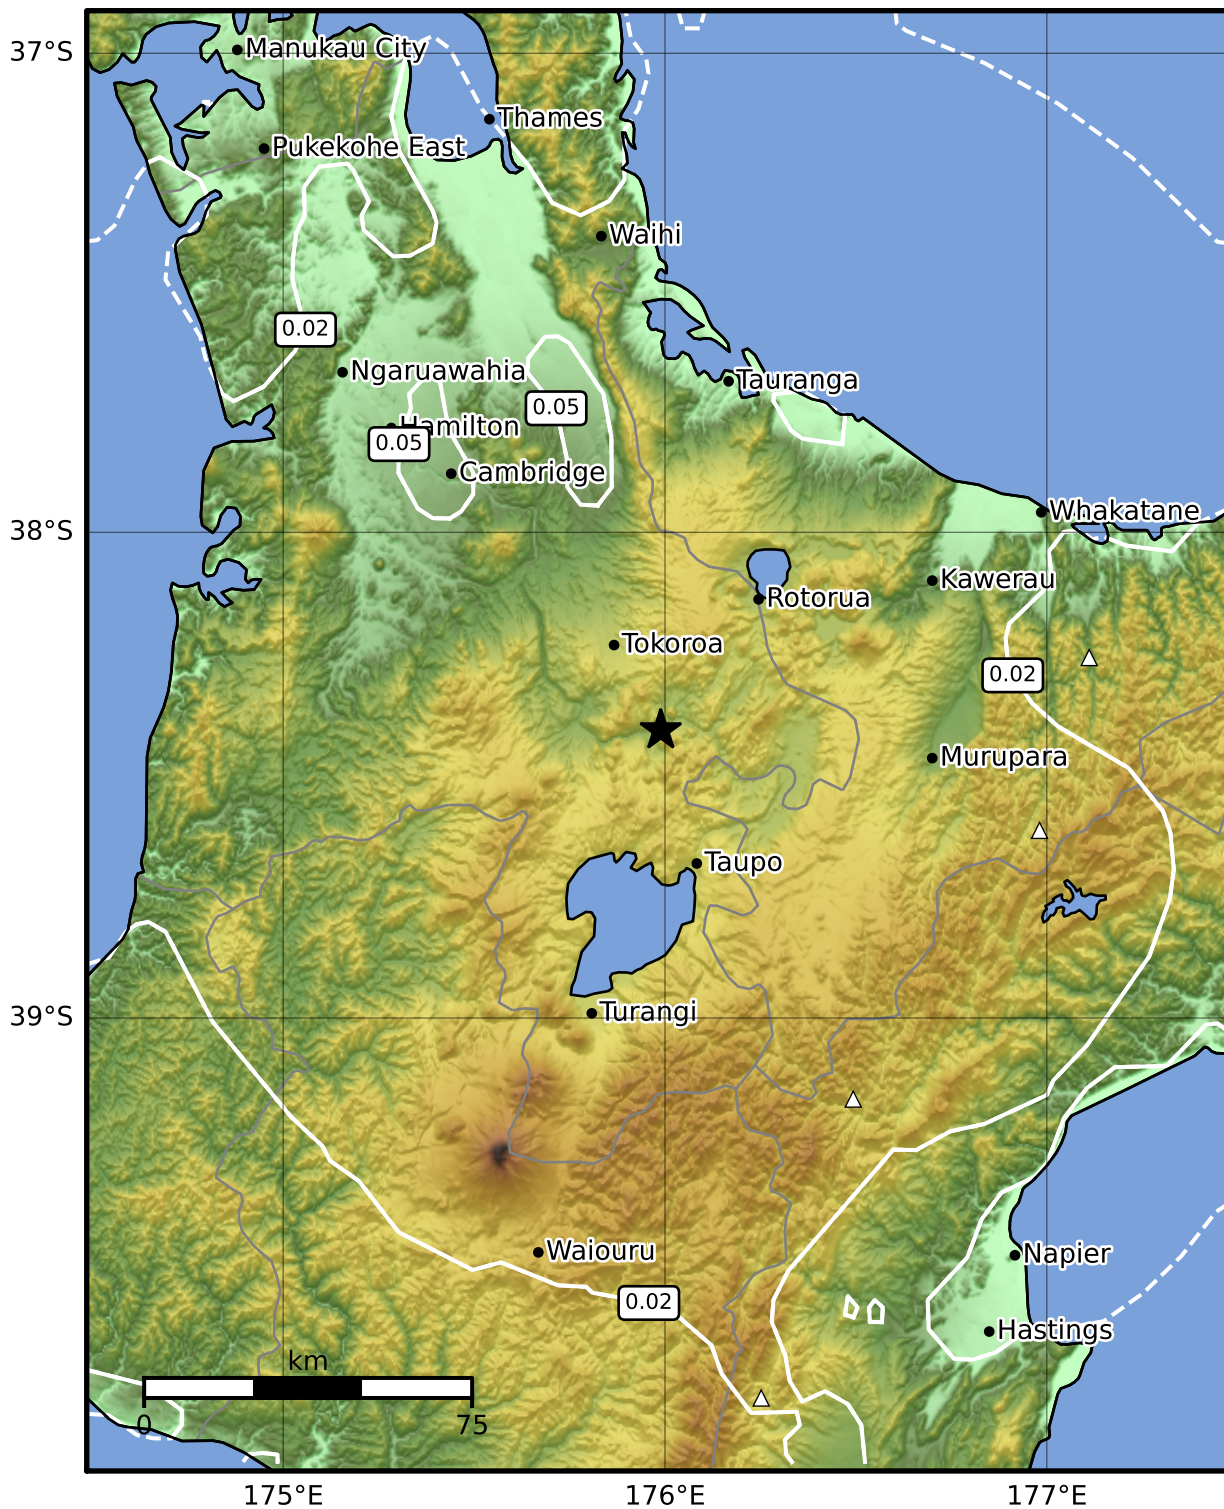

0.3 Second Peak Spectral Acceleration Map GNS Science

ShakeMap: Taupo

May 23, 2023 10:28:58 UTC M3.3 S38.41 E175.99 Depth: 170.0km ID:2023p384963

SA(0.3) (%g)	0.1	0.2	0.5	1	2	5	10	20	50	100	200
---------------------	------------	------------	------------	----------	----------	----------	-----------	-----------	-----------	------------	------------

Scale based on Moratalla et al.(2021) and Worden et al.(2012) Version 6: Processed 2023-05-23T11:29:44Z

△ Seismic Instrument ○ Reported Intensity ★ Epicenter