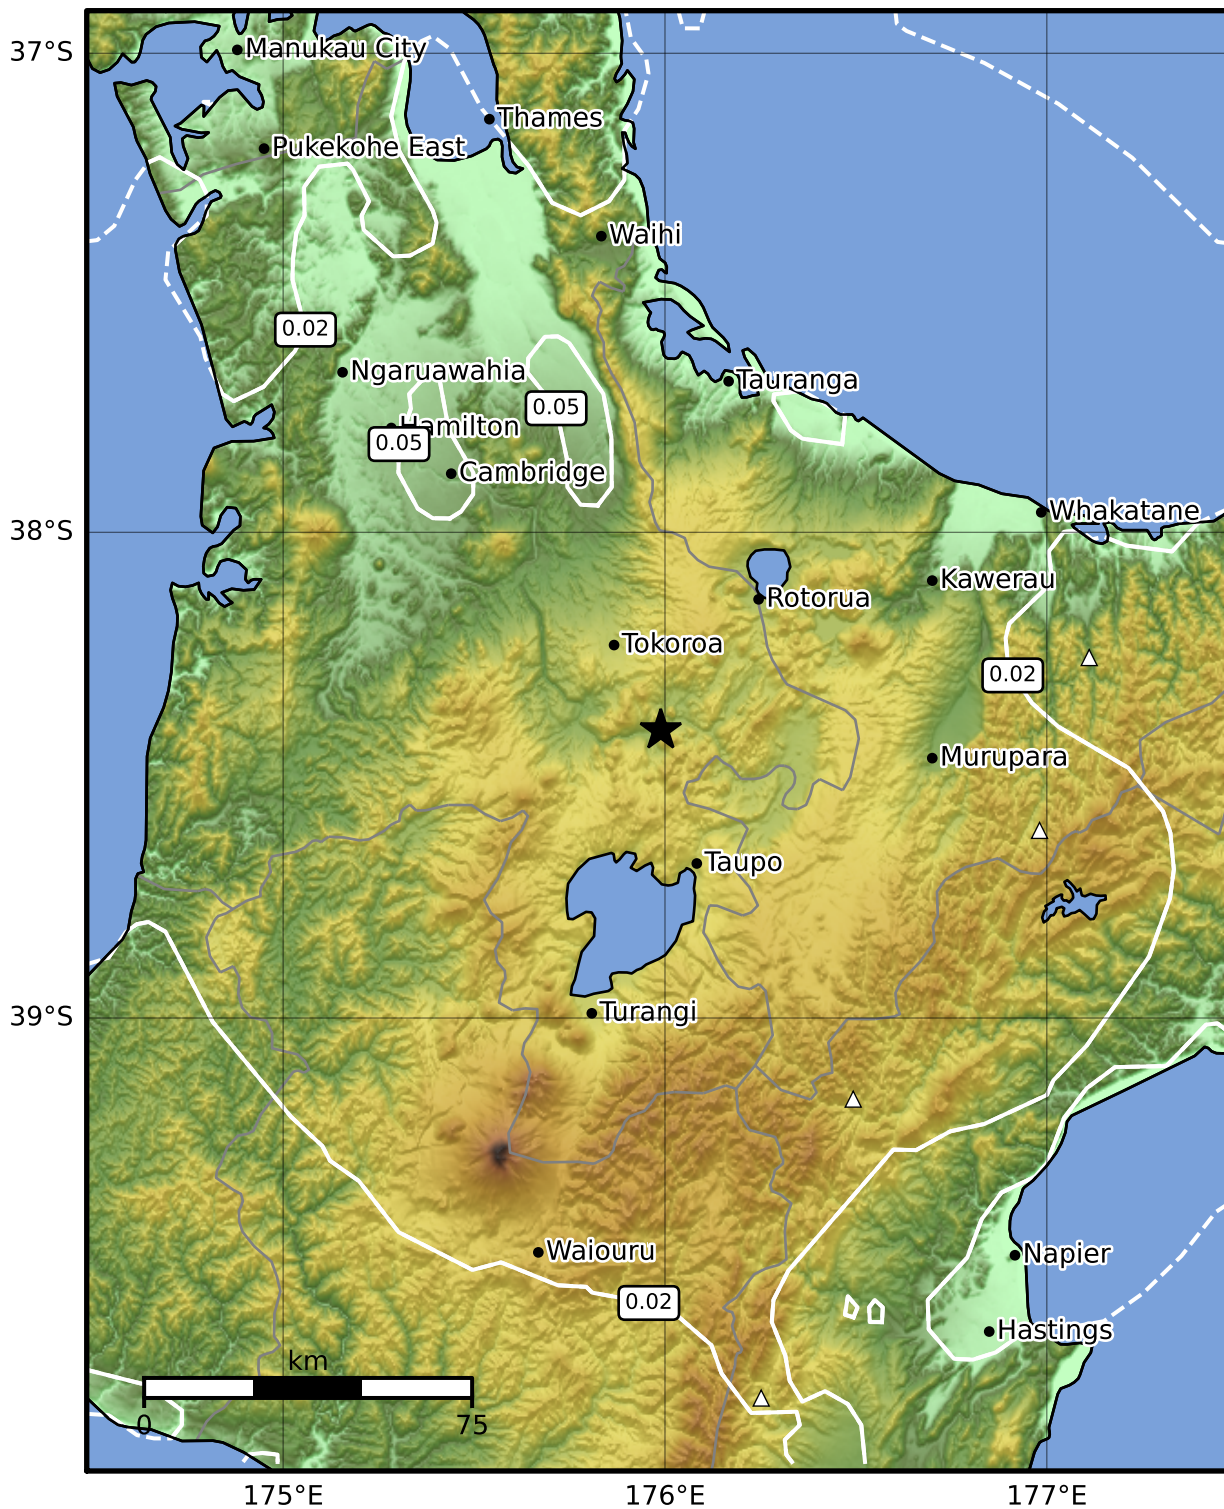

0.3 Second Peak Spectral Acceleration Map GNS Science

ShakeMap: Taupo

May 23, 2023 10:28:58 UTC M3.3 S38.41 E175.99 Depth: 170.0km ID:2023p384963

<b>SA(0.3) (%g)</b>	<b>0.1</b>	<b>0.2</b>	<b>0.5</b>	<b>1</b>	<b>2</b>	<b>5</b>	<b>10</b>	<b>20</b>	<b>50</b>	<b>100</b>	<b>200</b>
---------------------	------------	------------	------------	----------	----------	----------	-----------	-----------	-----------	------------	------------

Scale based on Moratalla et al.(2021) and Worden et al.(2012) Version 7: Processed 2023-05-23T12:29:52Z

△ Seismic Instrument ○ Reported Intensity ★ Epicenter