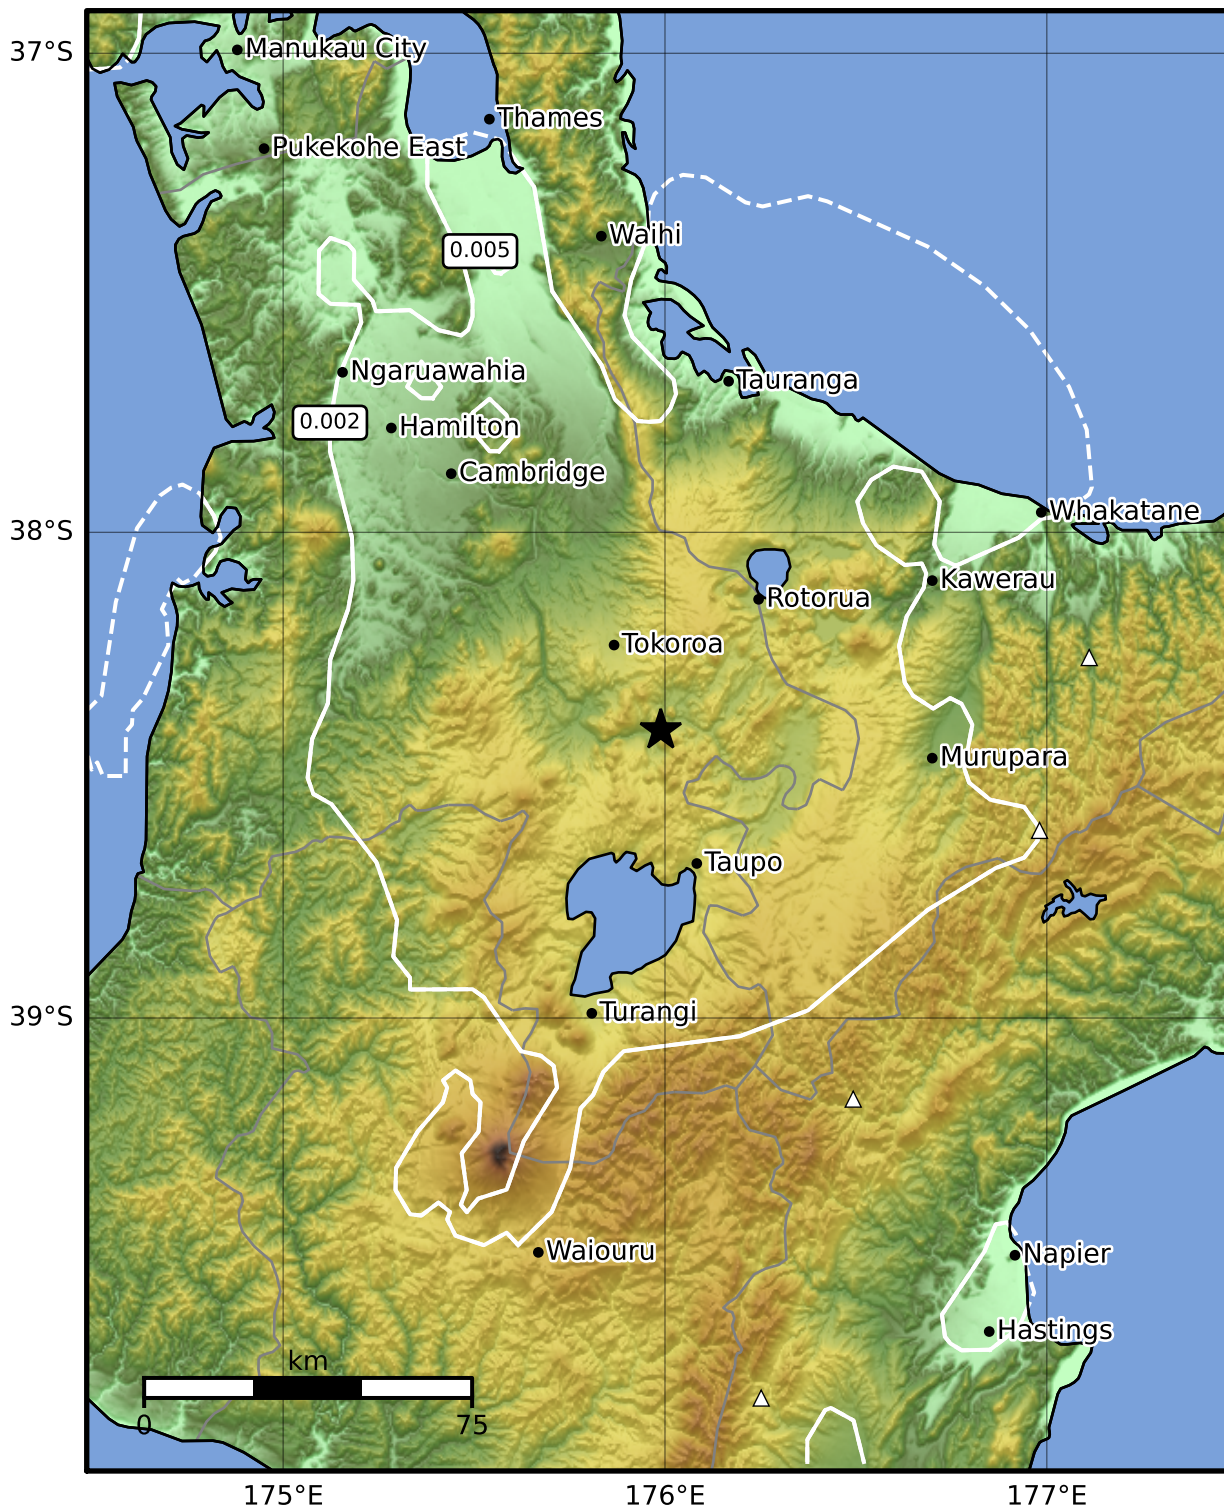

1.0 Second Peak Spectral Acceleration Map GNS Science

ShakeMap: Taupo

May 23, 2023 10:28:58 UTC M3.3 S38.41 E175.99 Depth: 170.0km ID:2023p384963

SA(1.0) (%g)	0.1	0.2	0.5	1	2	5	10	20	50	100	200
---------------------	------------	------------	------------	----------	----------	----------	-----------	-----------	-----------	------------	------------

Scale based on Moratalla et al.(2021) and Worden et al.(2012) Version 7: Processed 2023-05-23T12:29:52Z

△ Seismic Instrument ○ Reported Intensity ★ Epicenter