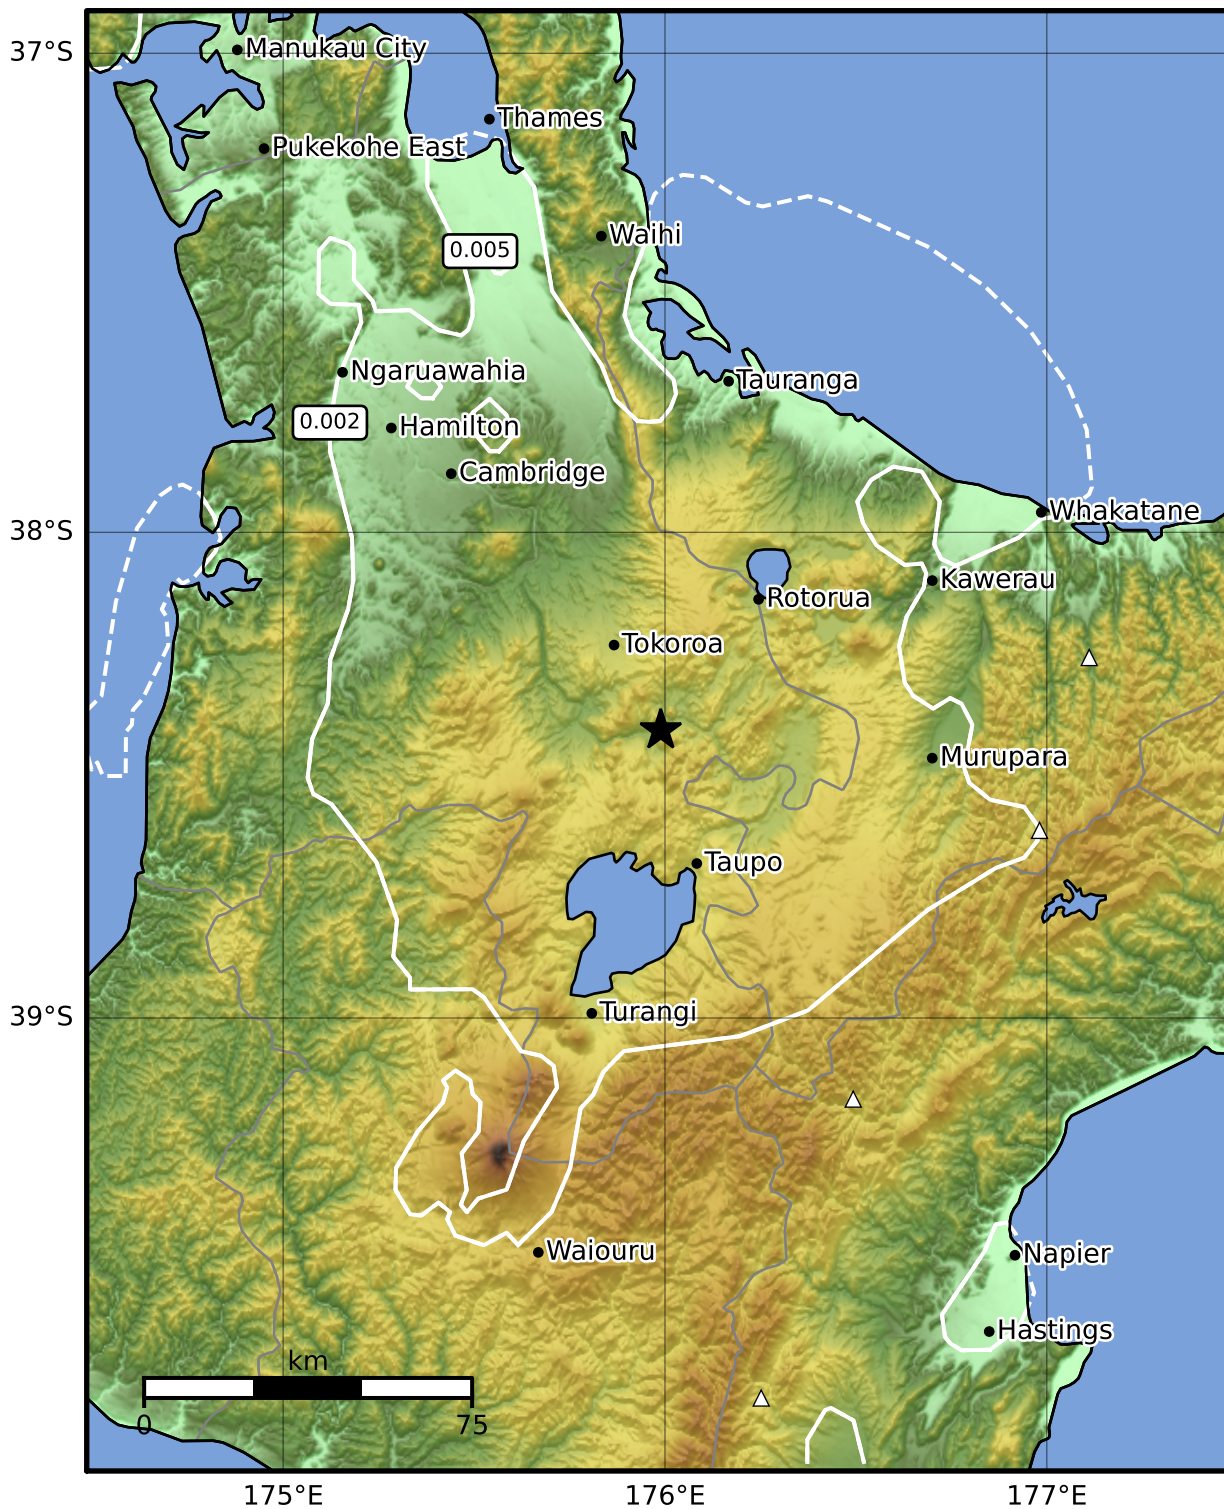

1.0 Second Peak Spectral Acceleration Map GNS Science

ShakeMap: Taupo

May 23, 2023 10:28:58 UTC M3.3 S38.41 E175.99 Depth: 170.0km ID:2023p384963

SA(1.0) (%g)	0.1	0.2	0.5	1	2	5	10	20	50	100	200
--------------	-----	-----	-----	---	---	---	----	----	----	-----	-----

Scale based on Moratalla et al.(2021) and Worden et al.(2012) Version 8: Processed 2023-05-23T13:29:54Z

△ Seismic Instrument ○ Reported Intensity ★ Epicenter