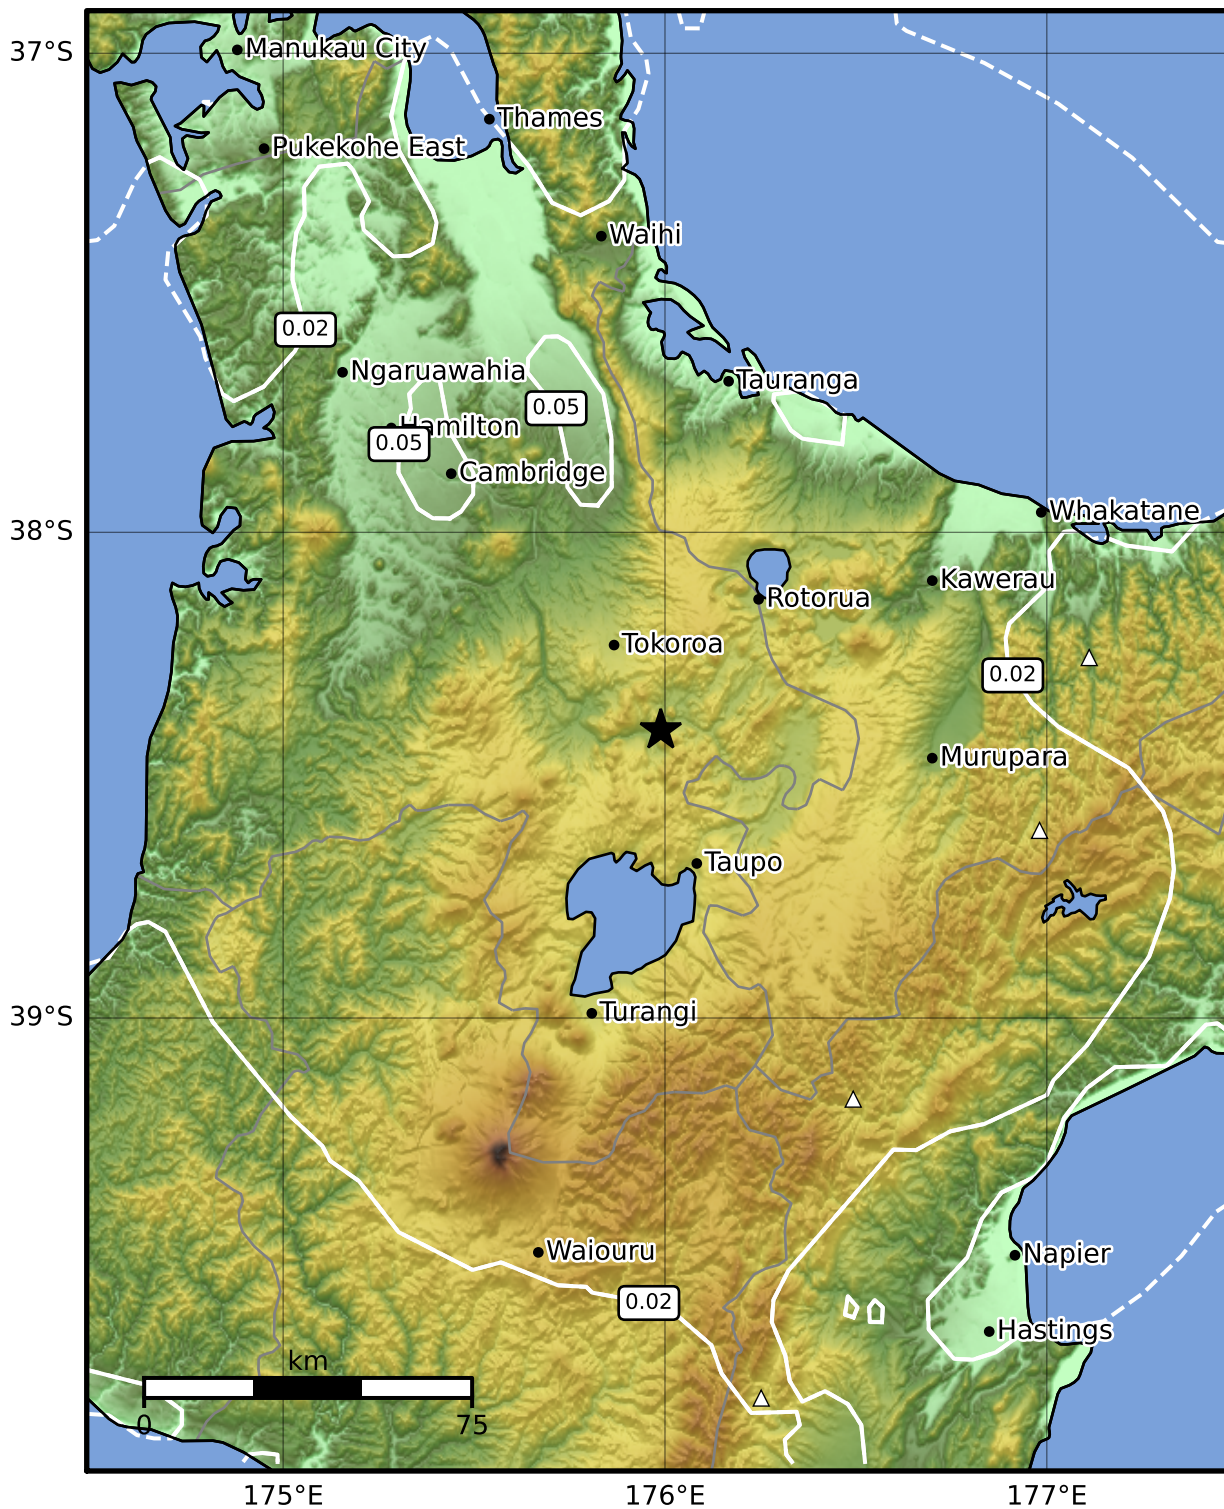

0.3 Second Peak Spectral Acceleration Map GNS Science

ShakeMap: Taupo

May 23, 2023 10:28:58 UTC M3.3 S38.41 E175.99 Depth: 170.0km ID:2023p384963

SA(0.3) (%g)	0.1	0.2	0.5	1	2	5	10	20	50	100	200
---------------------	------------	------------	------------	----------	----------	----------	-----------	-----------	-----------	------------	------------

Scale based on Moratalla et al.(2021) and Worden et al.(2012) Version 9: Processed 2023-05-23T16:29:43Z

△ Seismic Instrument ○ Reported Intensity ★ Epicenter