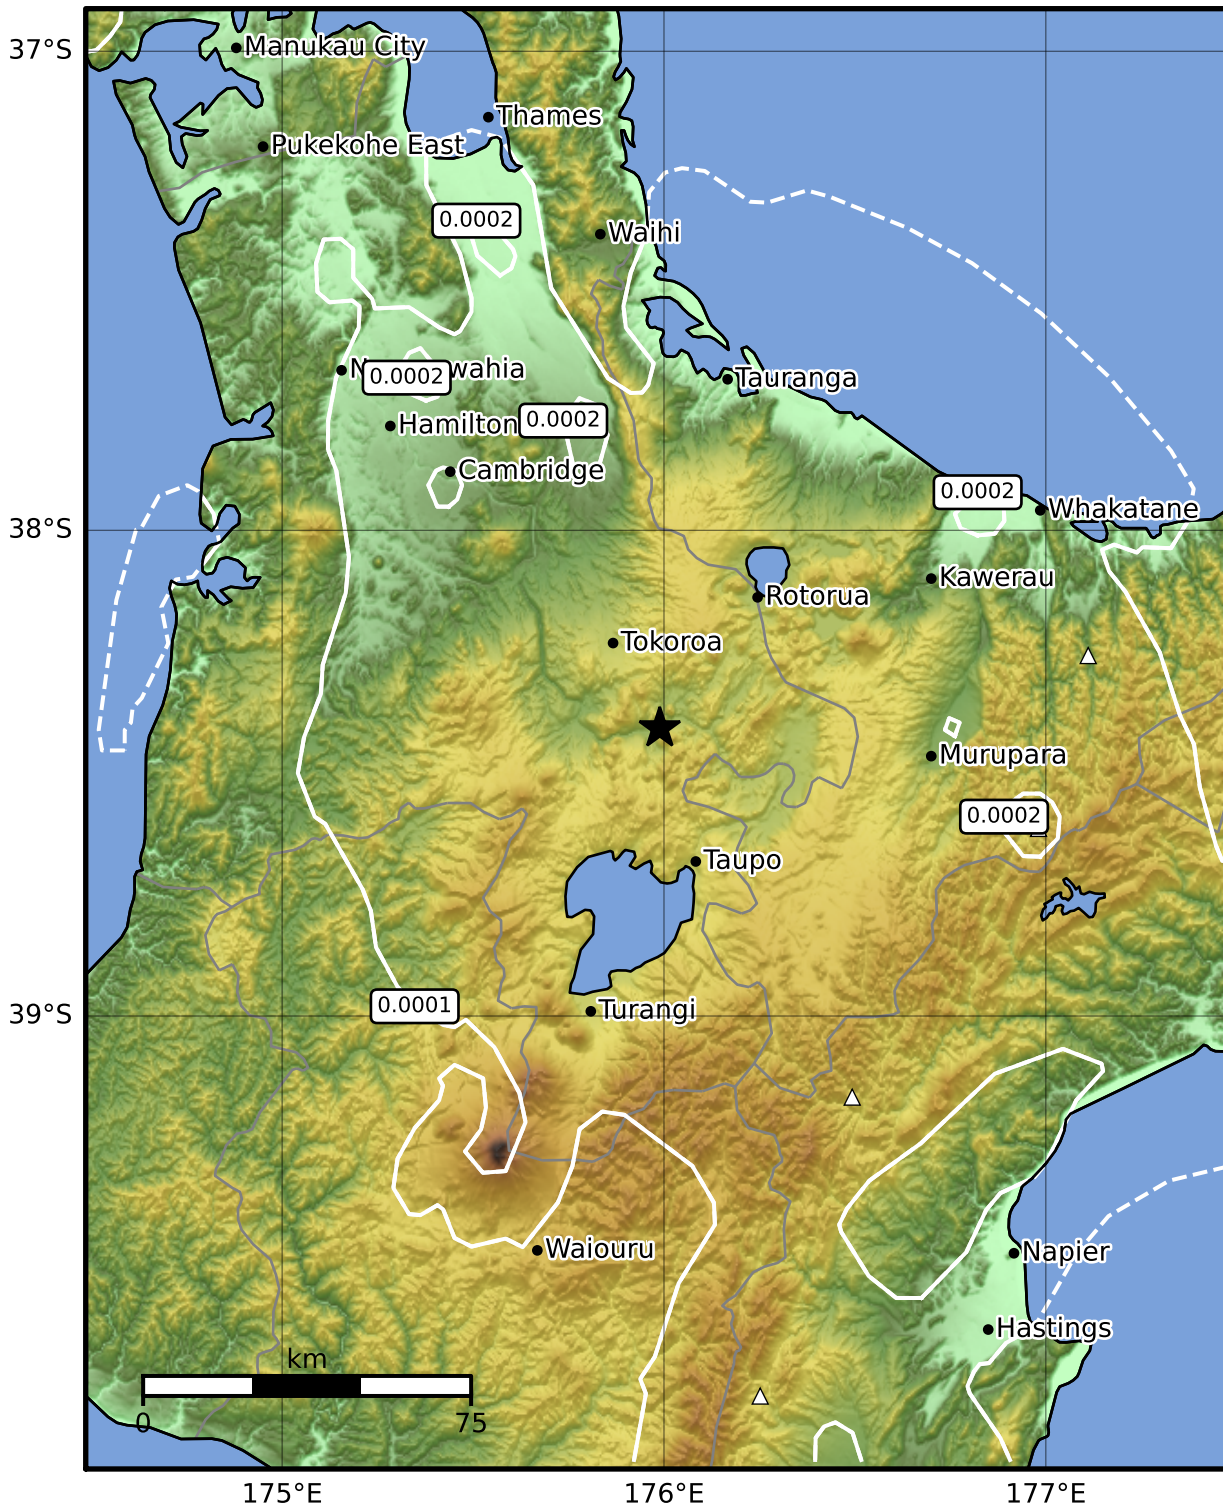

3.0 Second Peak Spectral Acceleration Map GNS Science

ShakeMap: Taupo

May 23, 2023 10:28:58 UTC M3.3 S38.41 E175.99 Depth: 170.0km ID:2023p384963

Scale based on Moratalla et al.(2021) and Worden et al.(2012) Version 9: Processed 2023-05-23T16:29:43Z

△ Seismic Instrument ○ Reported Intensity ★ Epicenter