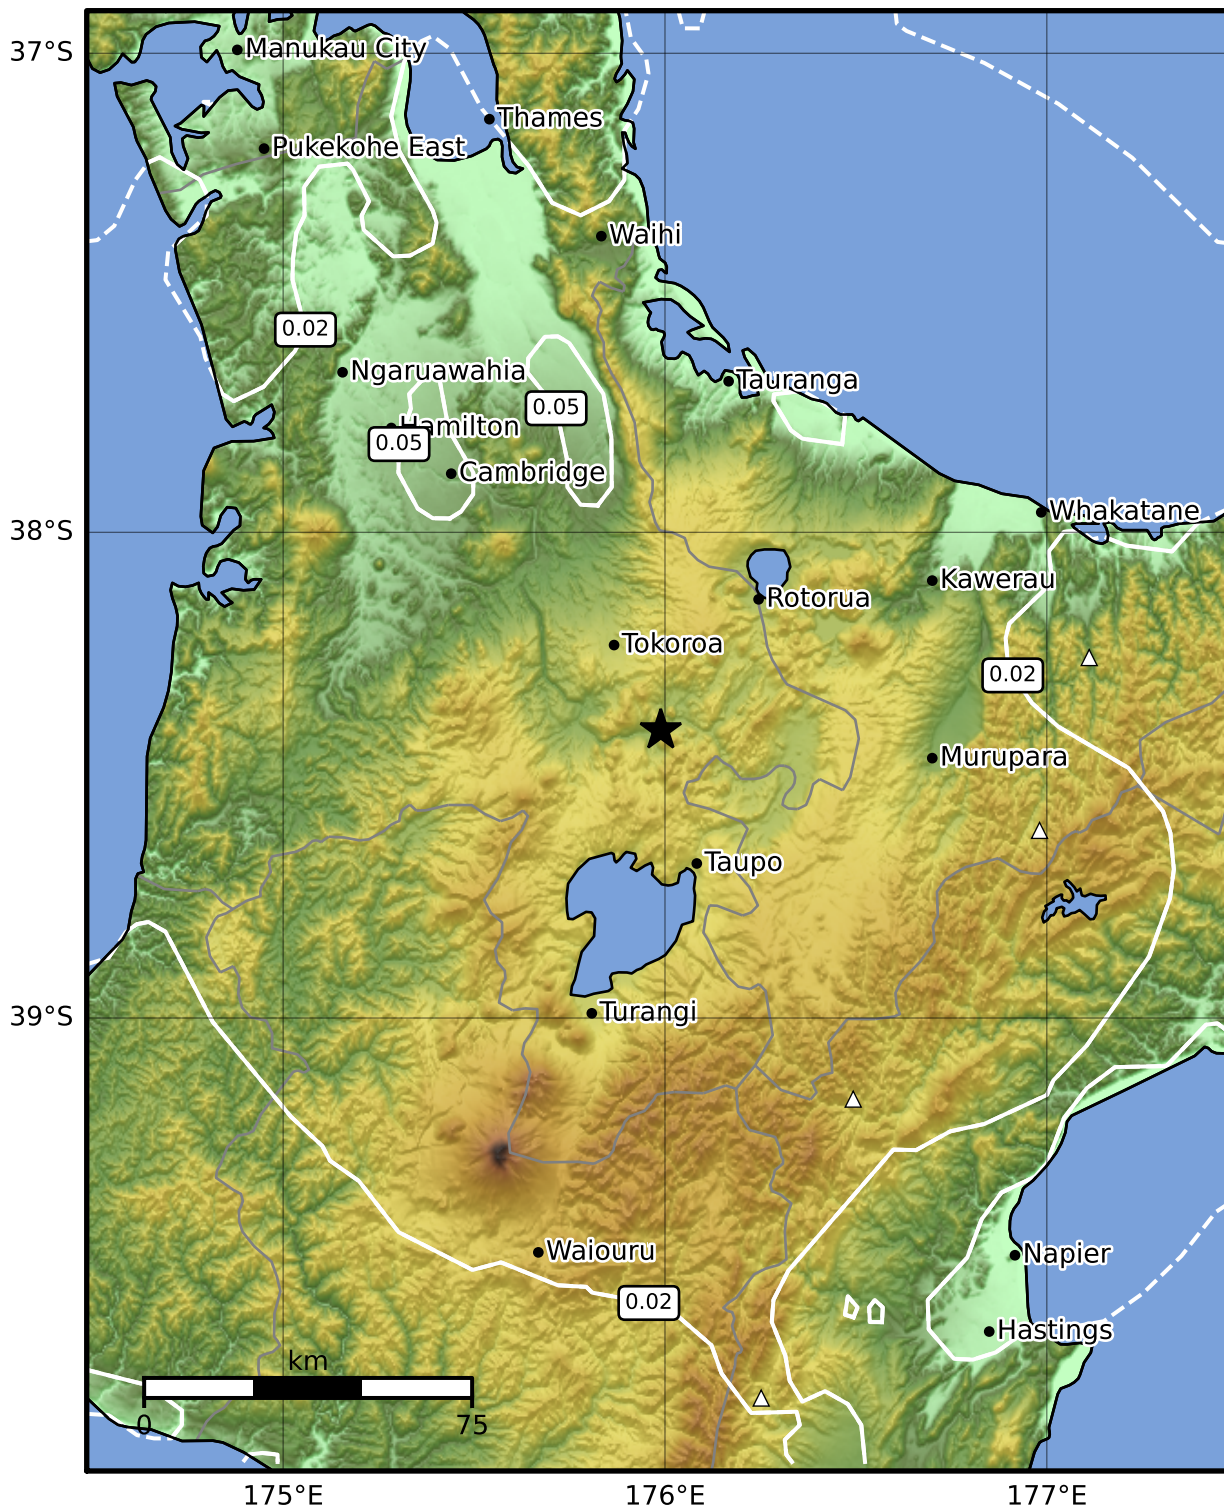

0.3 Second Peak Spectral Acceleration Map GNS Science

ShakeMap: Taupo

May 23, 2023 10:28:58 UTC M3.3 S38.41 E175.99 Depth: 170.0km ID:2023p384963

SA(0.3) (%g)	0.1	0.2	0.5	1	2	5	10	20	50	100	200
---------------------	------------	------------	------------	----------	----------	----------	-----------	-----------	-----------	------------	------------

Scale based on Moratalla et al.(2021) and Worden et al.(2012) Version 10: Processed 2023-05-24T10:29:45Z

△ Seismic Instrument ○ Reported Intensity ★ Epicenter

Te Whakaahuatanga Tere o ngā Rū Whenua me ngā Parawhenua
R-CET Rapid Characterisation of Earthquakes and Tsunamis
 A GNS Science Led Research Programme